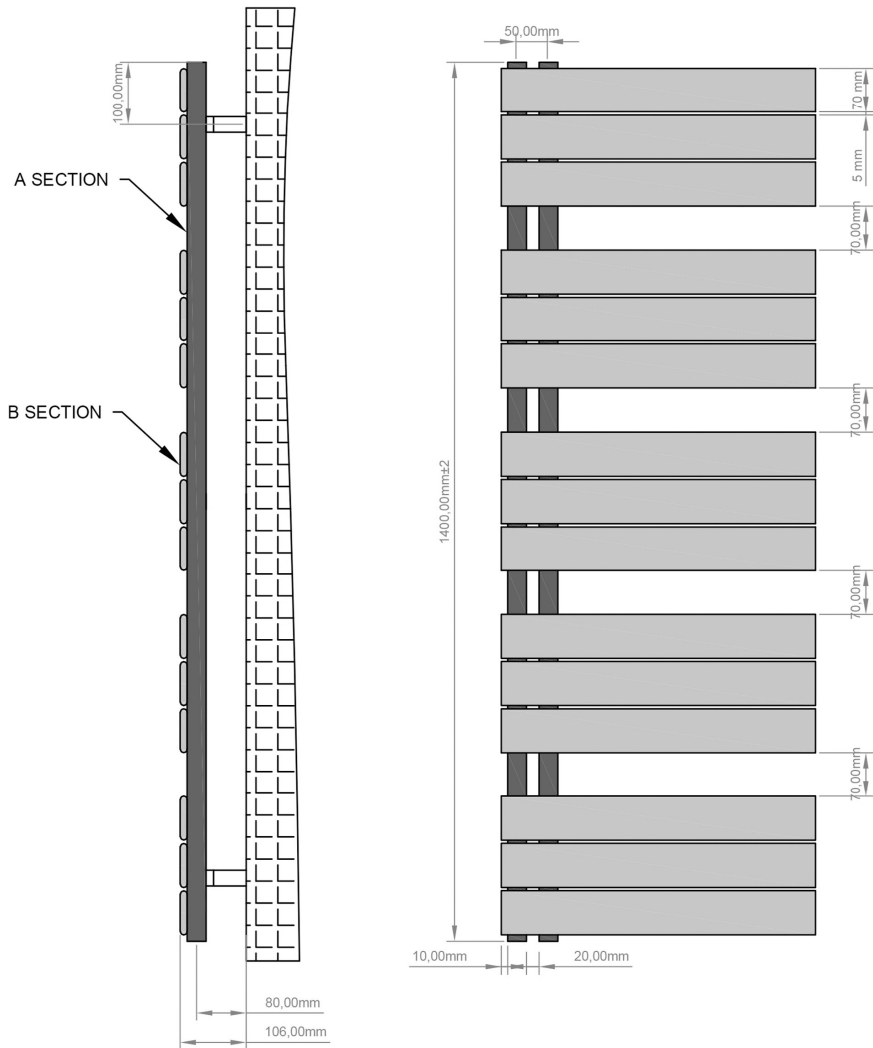

DATASHEET

Image

General Information

Product:	89.0635
Description:	Helmsley 1400 x 600 Towel Rail
Website Link:	(Click Here)
Product Type:	Towel Rail
Brand:	Eastbrook Company
Colour:	Matt Anthracite
Material:	Mild Steel
Height (mm):	1400mm
Width (mm):	600mm
Net Weight (kg):	19.41kg
Product Range:	Helmsley

Drawing

Helmsley 1400 x 500/600mm. Technical Drawing

A SECTION

B SECTION

scale:1/2

Eastbrook 
Eastbrook Road, Gloucester GL4 3DB
Technical Helpline : 01452 317890
Mon - Fri / 8am - 5pm
Email : technical@eastbrookco.com