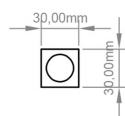

DATASHEET

Image

General Information

Product:	89.0635
Description:	Helmsley 1400 x 600 Towel Rail
Website Link:	(Click Here)
Product Type:	Towel Rail
Brand:	Eastbrook Company
Colour:	Matt Anthracite
Material:	Mild Steel
Height (mm):	1400mm
Width (mm):	600mm
Net Weight (kg):	19.41kg
Product Range:	Helmsley

Drawing

Helmsley 1400 x 500/600mm. Technical Drawing

A SECTION

B SECTION

scale:1/2

Eastbrook 
Eastbrook Road, Gloucester GL4 3DB
Technical Helpline : 01452 317890
Mon - Fri / 8am - 5pm
Email : technical@eastbrookco.com