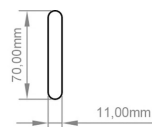

DATASHEET

Image

General Information

Product:	89.0635
Description:	Helmsley 1400 x 600 Towel Rail
Website Link:	(Click Here)
Product Type:	Towel Rail
Brand:	Eastbrook Company
Colour:	Matt Anthracite
Material:	Mild Steel
Height (mm):	1400mm
Width (mm):	600mm
Net Weight (kg):	19.41kg
Product Range:	Helmsley

Drawing

Helmsley 1400 x 500/600mm. Technical Drawing

A SECTION

B SECTION

scale:1/2

Eastbrook 
Eastbrook Road, Gloucester GL4 3DB
Technical Helpline : 01452 317890
Mon - Fri / 8am - 5pm
Email : technical@eastbrookco.com