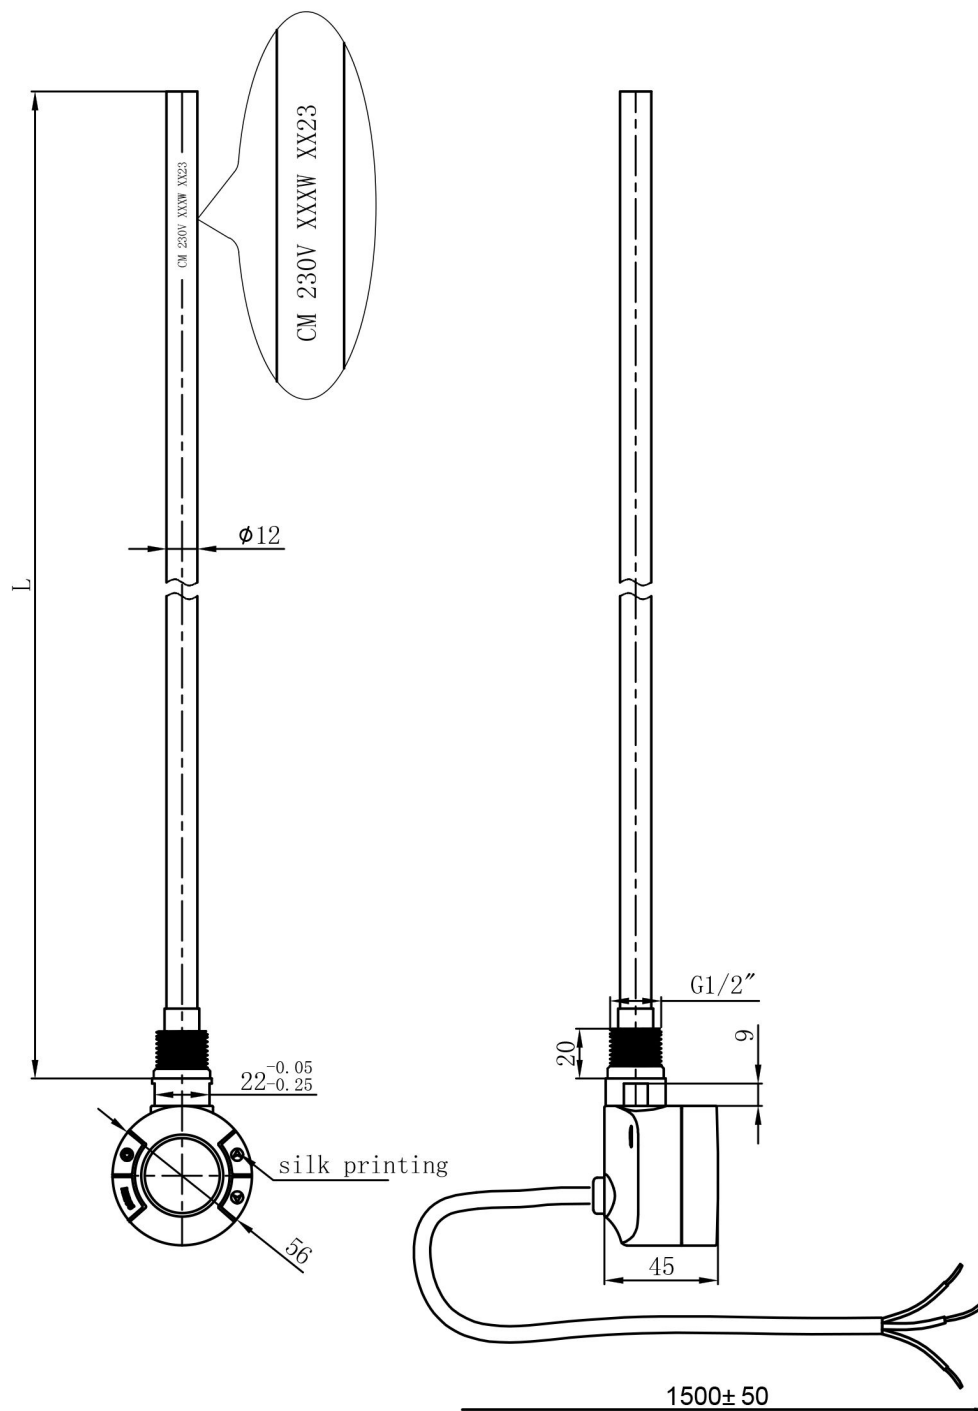

# Type B Wi-Fi Element Technical Drawing

Power	Resistance Length (L)
150W	245mm.
300W	315mm.
600W	545mm.
900W	755mm.

\* Tolerance +/- 5mm.

## Notes :

1. Cable colour for gloss white and chrome element is white.
2. Cable colour for matt anthracite and matt black element is black.
3. Cable length for all Type B Wi-Fi elements is 1.5 metre (+/- 5 cm).
4. IP rating is IPX4.