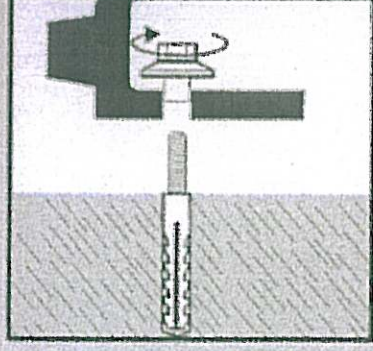

## Wash Basin Fixing Set - WD 8 x 100

Use to fix small basins with large fixing holes to solid masonry walls. Can also be used to fix basins to partition walls where a timber frame has been built in to the cavity. For this application use the screw studs provided without the nylon wallplugs - a small pilot hole in the timber may ease installation.