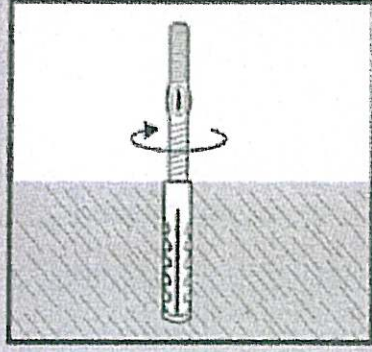

## Wash Basin Fixing Set - WD 8 x 100

Use to fix small basins with large fixing holes to solid masonry walls. Can also be used to fix basins to partition walls where a timber frame has been built in to the cavity. For this application use the screw studs provided without the nylon wallplugs - a small pilot hole in the timber may ease installation.