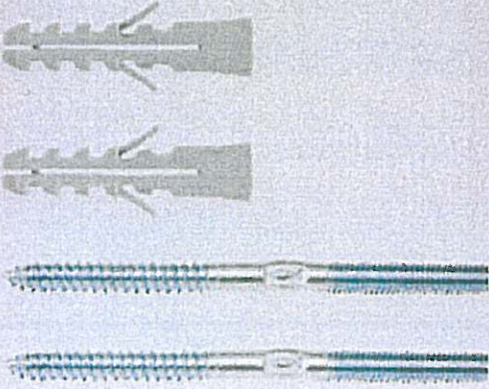

## Wash Basin Fixing Set - WD 8 x 100

Use to fix small basins with large fixing holes to solid masonry walls. Can also be used to fix basins to partition walls where a timber frame has been built in to the cavity. For this application use the screw studs provided without the nylon wallplugs - a small pilot hole in the timber may ease installation.