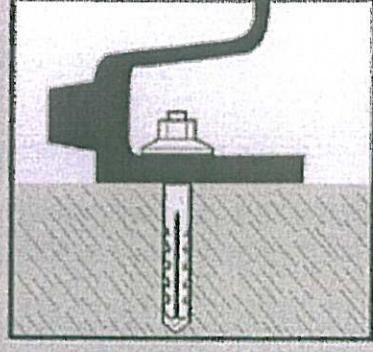

## Wash Basin Fixing Set - WD 8 x 100

Use to fix small basins with large fixing holes to solid masonry walls. Can also be used to fix basins to partition walls where a timber frame has been built in to the cavity. For this application use the screw studs provided without the nylon wallplugs - a small pilot hole in the timber may ease installation.