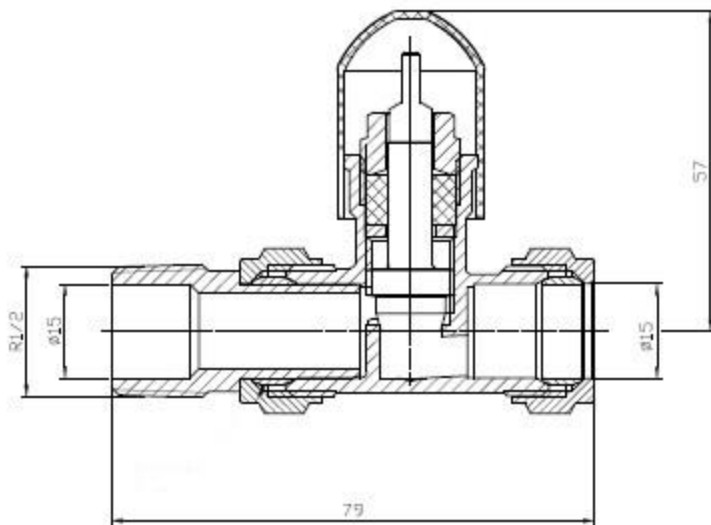

lockshield