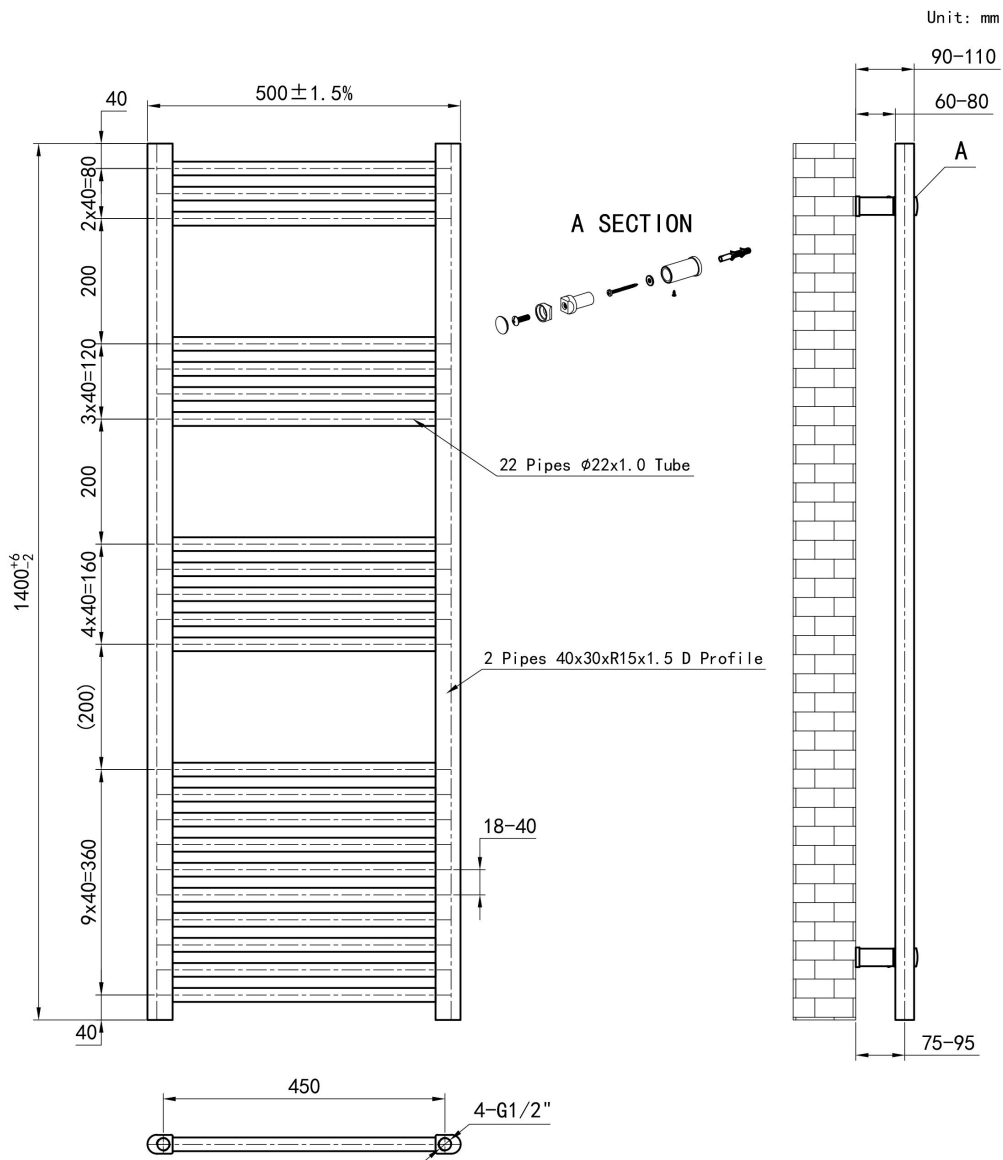

DATASHEET

Image

General Information

Product:	41.0622
Description:	Wendover Straight Multirail 1400 x 500
Website Link:	(Click Here)
Product Type:	Towel Rail
Brand:	Eastbrook Company
Colour:	Chrome
Material:	Mild Steel
Height (mm):	1400mm
Width (mm):	500mm
Net Weight (kg):	9.42kg
Product Range:	Wendover

Product Specifications

Warranty:	5 Year(s)
Supplied with fixings:	Yes
Orientation:	Vertical
BTU $\Delta T50^{\circ}\text{C}$:	1352
BTU $\Delta T60^{\circ}\text{C}$:	1730
Watts $\Delta T50^{\circ}\text{C}$:	396
Watts $\Delta T60^{\circ}\text{C}$:	507

Drawing

Wendover Straight 1400 x 500mm. Technical Drawing

Eastbrook 
Eastbrook Road, Gloucester GL4 3DB
Technical Helpline : 01452 317890
Mon - Fri / 8am - 5pm
Email : technical@eastbrookco.com