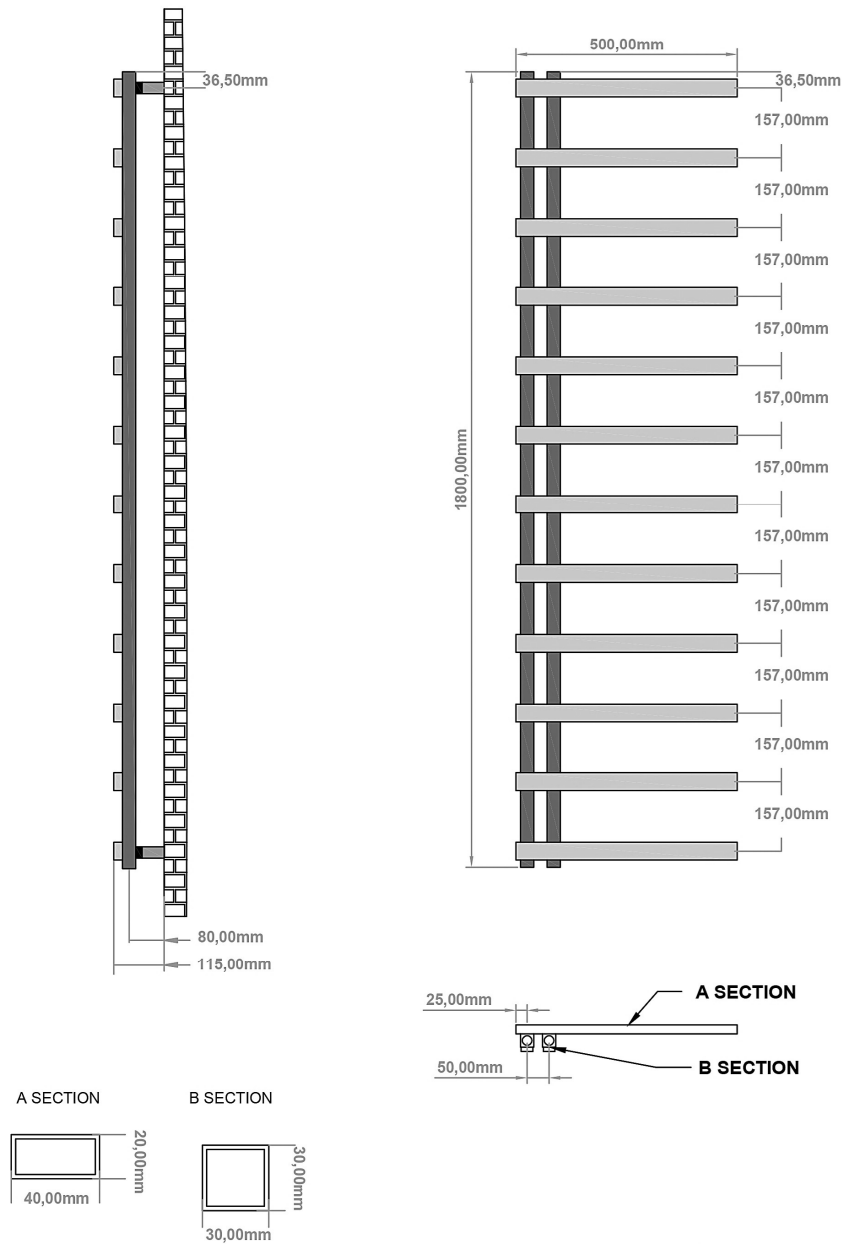

DATASHEET

Image

General Information

Product:	89.1350
Description:	Platani 1800 x 500mm Towel Rail
Website Link:	(Click Here)
Product Type:	Towel Rail
Brand:	Eastbrook Company
Colour:	Matt Black
Material:	Mild Steel
Height (mm):	1800mm
Width (mm):	500mm
Net Weight (kg):	10.96kg
Product Range:	Platani

Product Specifications

Warranty:	5 Year(s)
Supplied with fixings:	Yes
BTU $\Delta T50^{\circ}\text{C}$:	1900
BTU $\Delta T60^{\circ}\text{C}$:	2391
Watts $\Delta T50^{\circ}\text{C}$:	557
Watts $\Delta T60^{\circ}\text{C}$:	701

Drawing

Platani 1800 x 500mm. Technical Drawing

Eastbrook 
Eastbrook Road, Gloucester GL4 3DB
Technical Helpline : 01452 317890
Mon - Fri / 8am - 5pm
Email : technical@eastbrookco.com