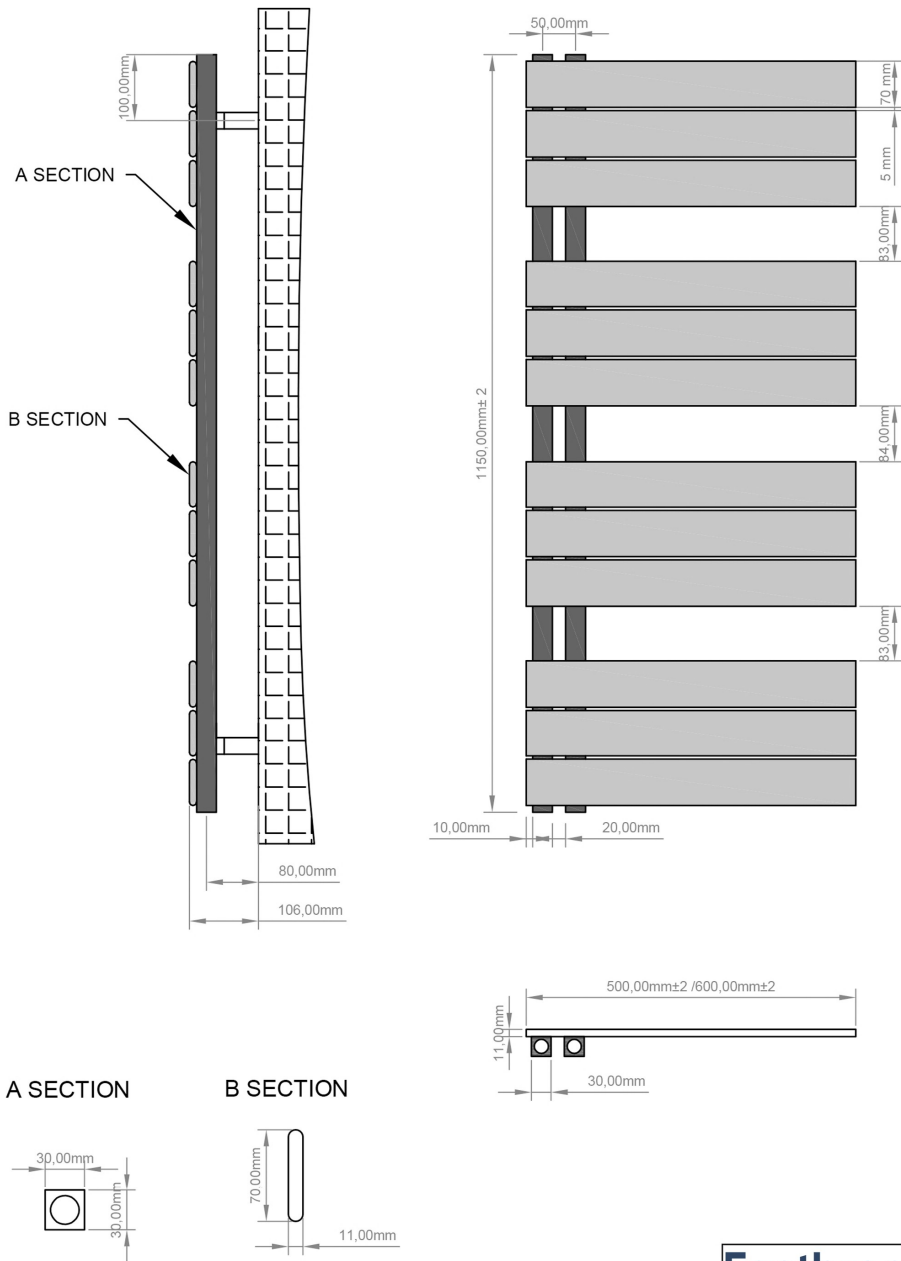

### General Information

Product:	89.0625
Description:	Helmsley 1150 x 600 Towel Rail
Website Link:	<a href="#">(Click Here)</a>
Product Type:	Towel Rail
Brand:	Eastbrook Company
Colour:	Matt Grey
Material:	Mild Steel
Height (mm):	1150mm
Width (mm):	600mm
Net Weight (kg):	15.52kg
Product Range:	Helmsley

## Drawing

### Helmsley 1150 x 500/600mm. Technical Drawing

scale:1/2

**Eastbrook **  
Eastbrook Road, Gloucester GL4 3DB  
Technical Helpline : 01452 317890  
Mon - Fri / 8am - 5pm  
Email : [technical@eastbrookco.com](mailto:technical@eastbrookco.com)