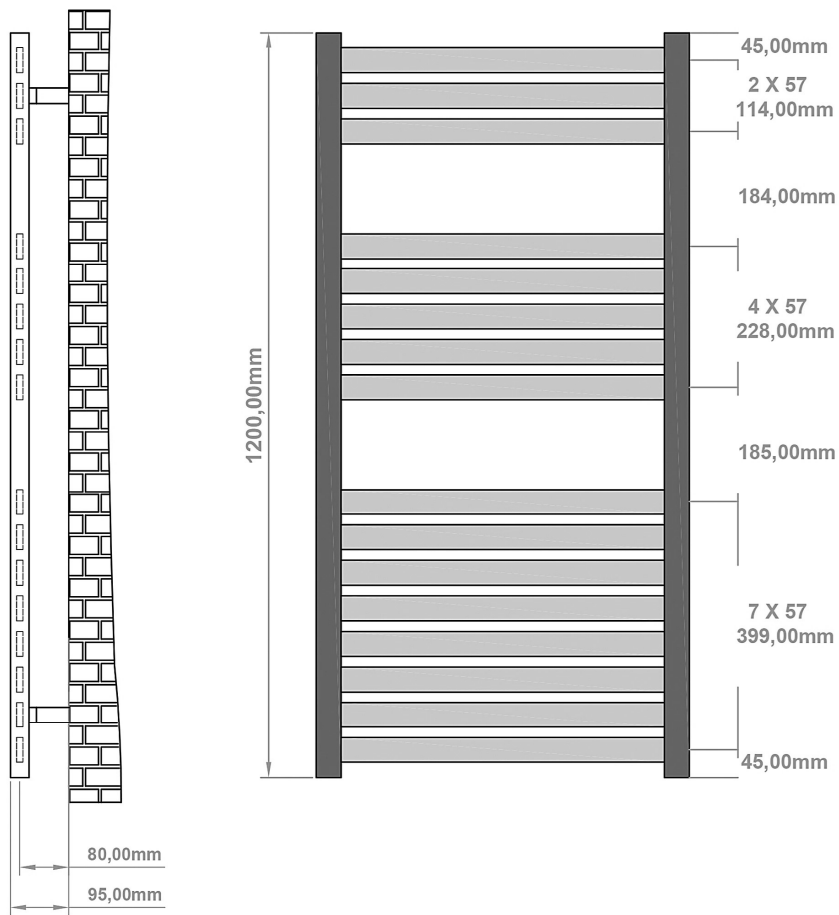

DATASHEET

Image

General Information

Product:	89:1283
Description:	Defford 1200 x 600mm Towel Rail
Website Link:	(Click Here)
Product Type:	Towel Rail
Brand:	Eastbrook Company
Colour:	Matt Grey
Material:	Mild Steel
Height (mm):	1200mm
Width (mm):	600mm
Net Weight (kg):	12.7kg
Product Range:	Defford

Product Specifications

Warranty:	5 Year(s)
Supplied with fixings:	Yes
BTU $\Delta T50^{\circ}\text{C}$:	1853
BTU $\Delta T60^{\circ}\text{C}$:	2372
Watts $\Delta T50^{\circ}\text{C}$:	543
Watts $\Delta T60^{\circ}\text{C}$:	695

Drawing

Defford 1200 x 600mm. Technical Drawing

scale: 1/5

Eastbrook 
Eastbrook Road, Gloucester GL4 3DB
Technical Helpline : 01452 317890
Mon - Fri / 8am - 5pm
Email : technical@eastbrookco.com