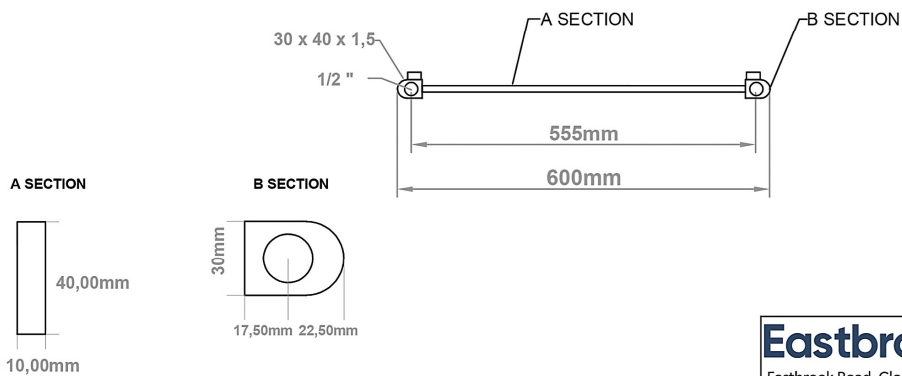

DATASHEET

Image

General Information

Product:	89:1283
Description:	Defford 1200 x 600mm Towel Rail
Website Link:	(Click Here)
Product Type:	Towel Rail
Brand:	Eastbrook Company
Colour:	Matt Grey
Material:	Mild Steel
Height (mm):	1200mm
Width (mm):	600mm
Net Weight (kg):	12.7kg
Product Range:	Defford

Drawing

Defford 1200 x 600mm. Technical Drawing

scale: 1/5

Eastbrook 
Eastbrook Road, Gloucester GL4 3DB
Technical Helpline : 01452 317890
Mon - Fri / 8am - 5pm
Email : technical@eastbrookco.com