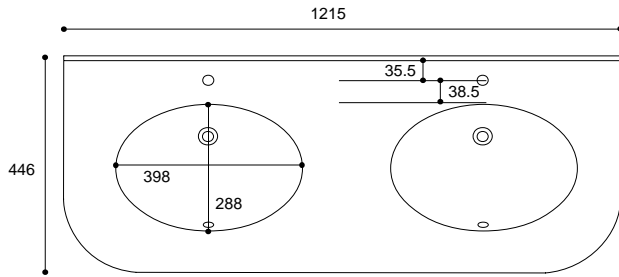

Hardwick 120cm Traditional Double Bowl Basin & Unit

Basin Code: B-2104-120DB

Unit Code: HY-1200DB-WHT /HY-1200DB-GRY / HY-1200DB-BLU

Size: 1215x446x880mm

Basin Bowl Depth: 105mm