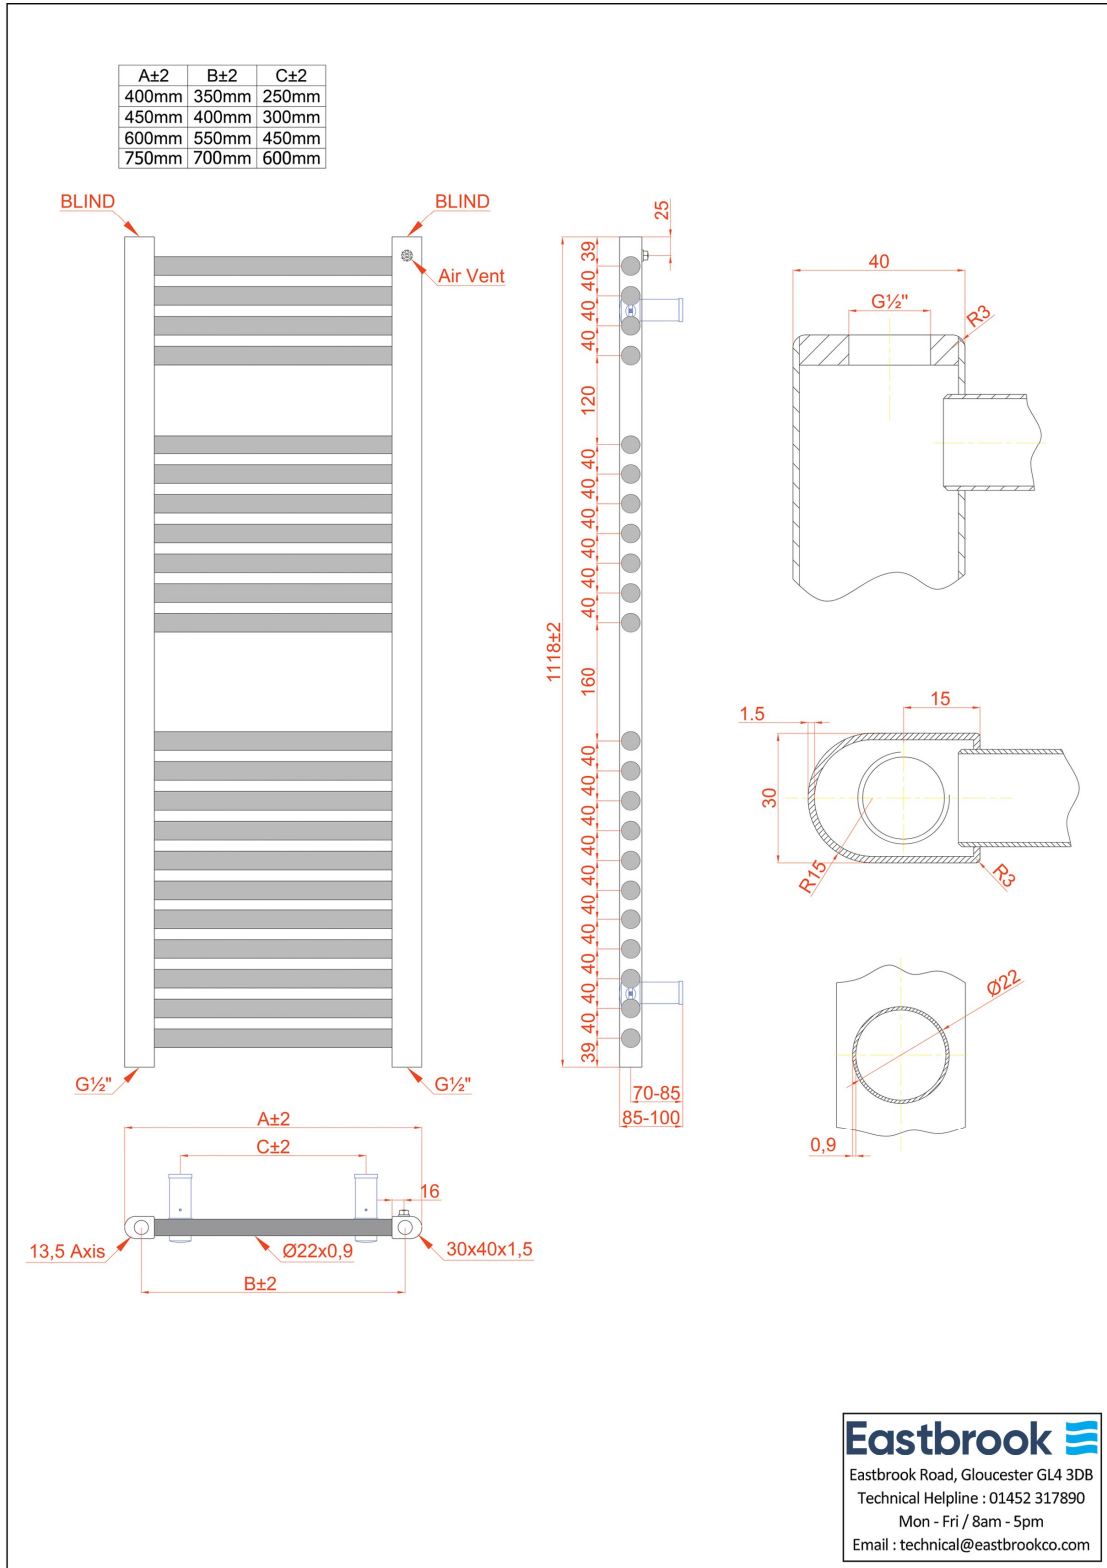

Drawing

Eastbrook
Eastbrook Road, Gloucester GL4 3DB
Technical Helpline : 01452 317890
Mon - Fri / 8am - 5pm
Email : technical@eastbrookco.com