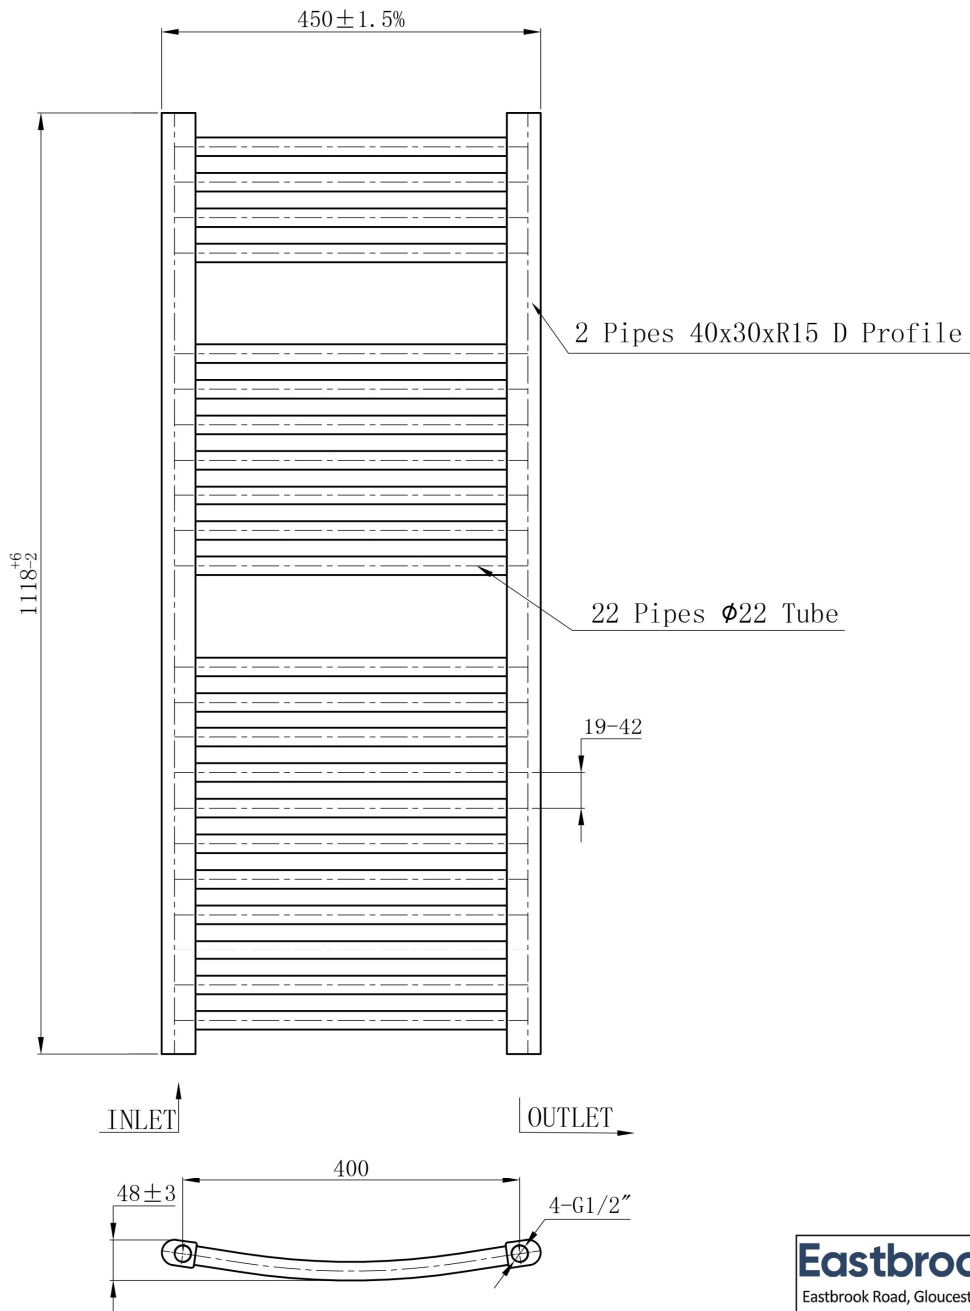

DATASHEET

Image

General Information

Product:	41.0292
Description:	Curved Biava Multirail 1118 x 450
Website Link:	(Click Here)
Product Type:	Towel Rail
Brand:	Eastbrook Company
Colour:	Chrome
Material:	Mild Steel
Height (mm):	1118mm
Width (mm):	450mm
Net Weight (kg):	8.12kg
Product Range:	Biava Multirail

Product Specifications

Warranty:	5 Year(s)
Supplied with fixings:	Yes
BTU $\Delta T50^{\circ}C$:	1154
BTU $\Delta T60^{\circ}C$:	1477
Watts $\Delta T50^{\circ}C$:	339
Watts $\Delta T60^{\circ}C$:	433

Drawing

Biava Multirail Curved 1118 x 450mm. Technical Drawing

Unit: mm

Eastbrook 
Eastbrook Road, Gloucester GL4 3DB
Technical Helpline : 01452 317890
Mon - Fri / 8am - 5pm
Email : technical@eastbrookco.com