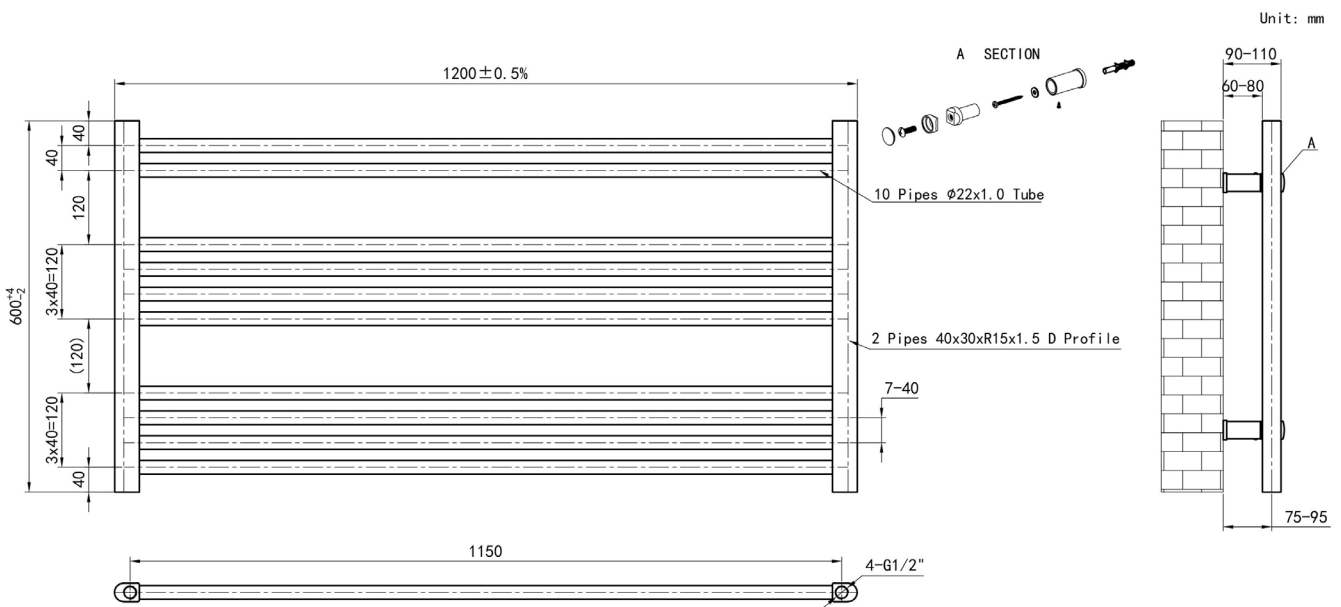

DATASHEET

Image

General Information

Product:	41.0247
Description:	Wendover Straight Multirail 600 x 1200
Website Link:	(Click Here)
Product Type:	Towel Rail
Brand:	Eastbrook Company
Colour:	Gloss White
Material:	Mild Steel
Height (mm):	600mm
Width (mm):	1200mm
Net Weight (kg):	7.8kg
Product Range:	Wendover

Drawing

Wendover Straight 600 x 1200mm. Technical Drawing

Eastbrook 
Eastbrook Road, Gloucester GL4 3DB
Technical Helpline : 01452 317890
Mon - Fri / 8am - 5pm
Email : technical@eastbrookco.com