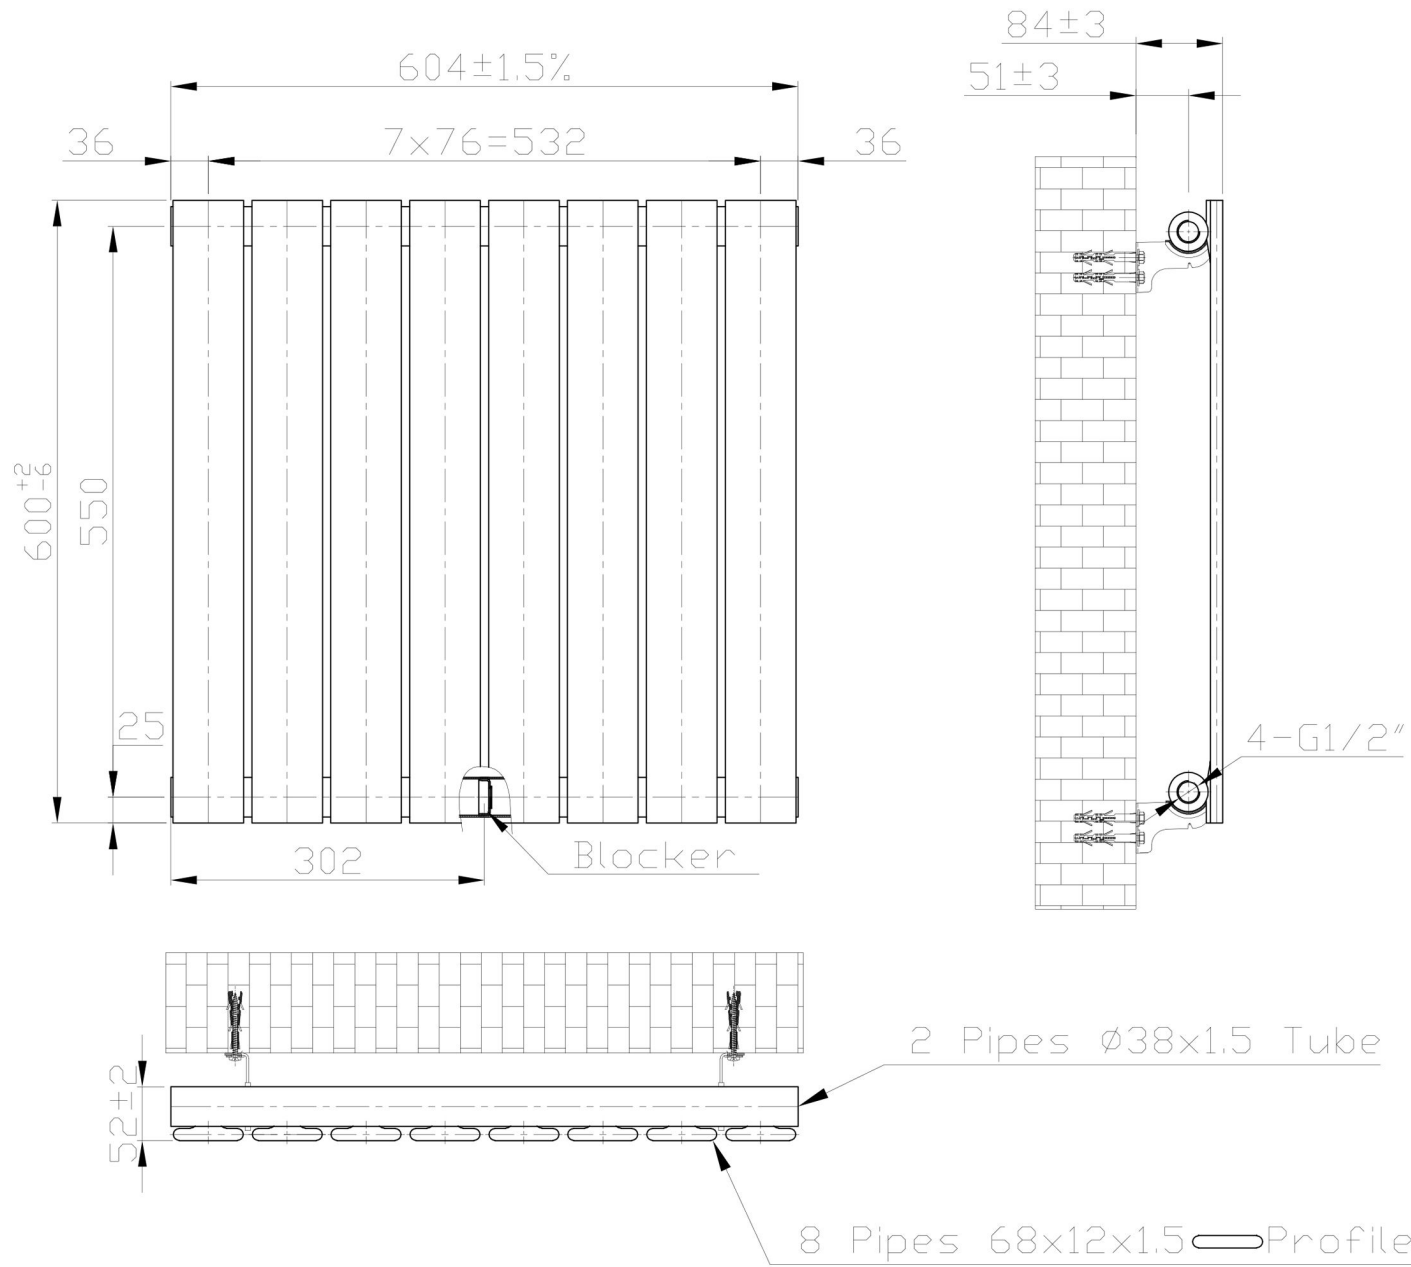

Warrington Type 10 Horizontal Radiator 600 x 604mm.

Technical Drawing

Unit: mm

Eastbrook
Eastbrook Road, Gloucester GL4 3DB
Technical Helpline : 01452 317890
Mon - Fri / 8am - 5pm
Email : technical@eastbrookco.com