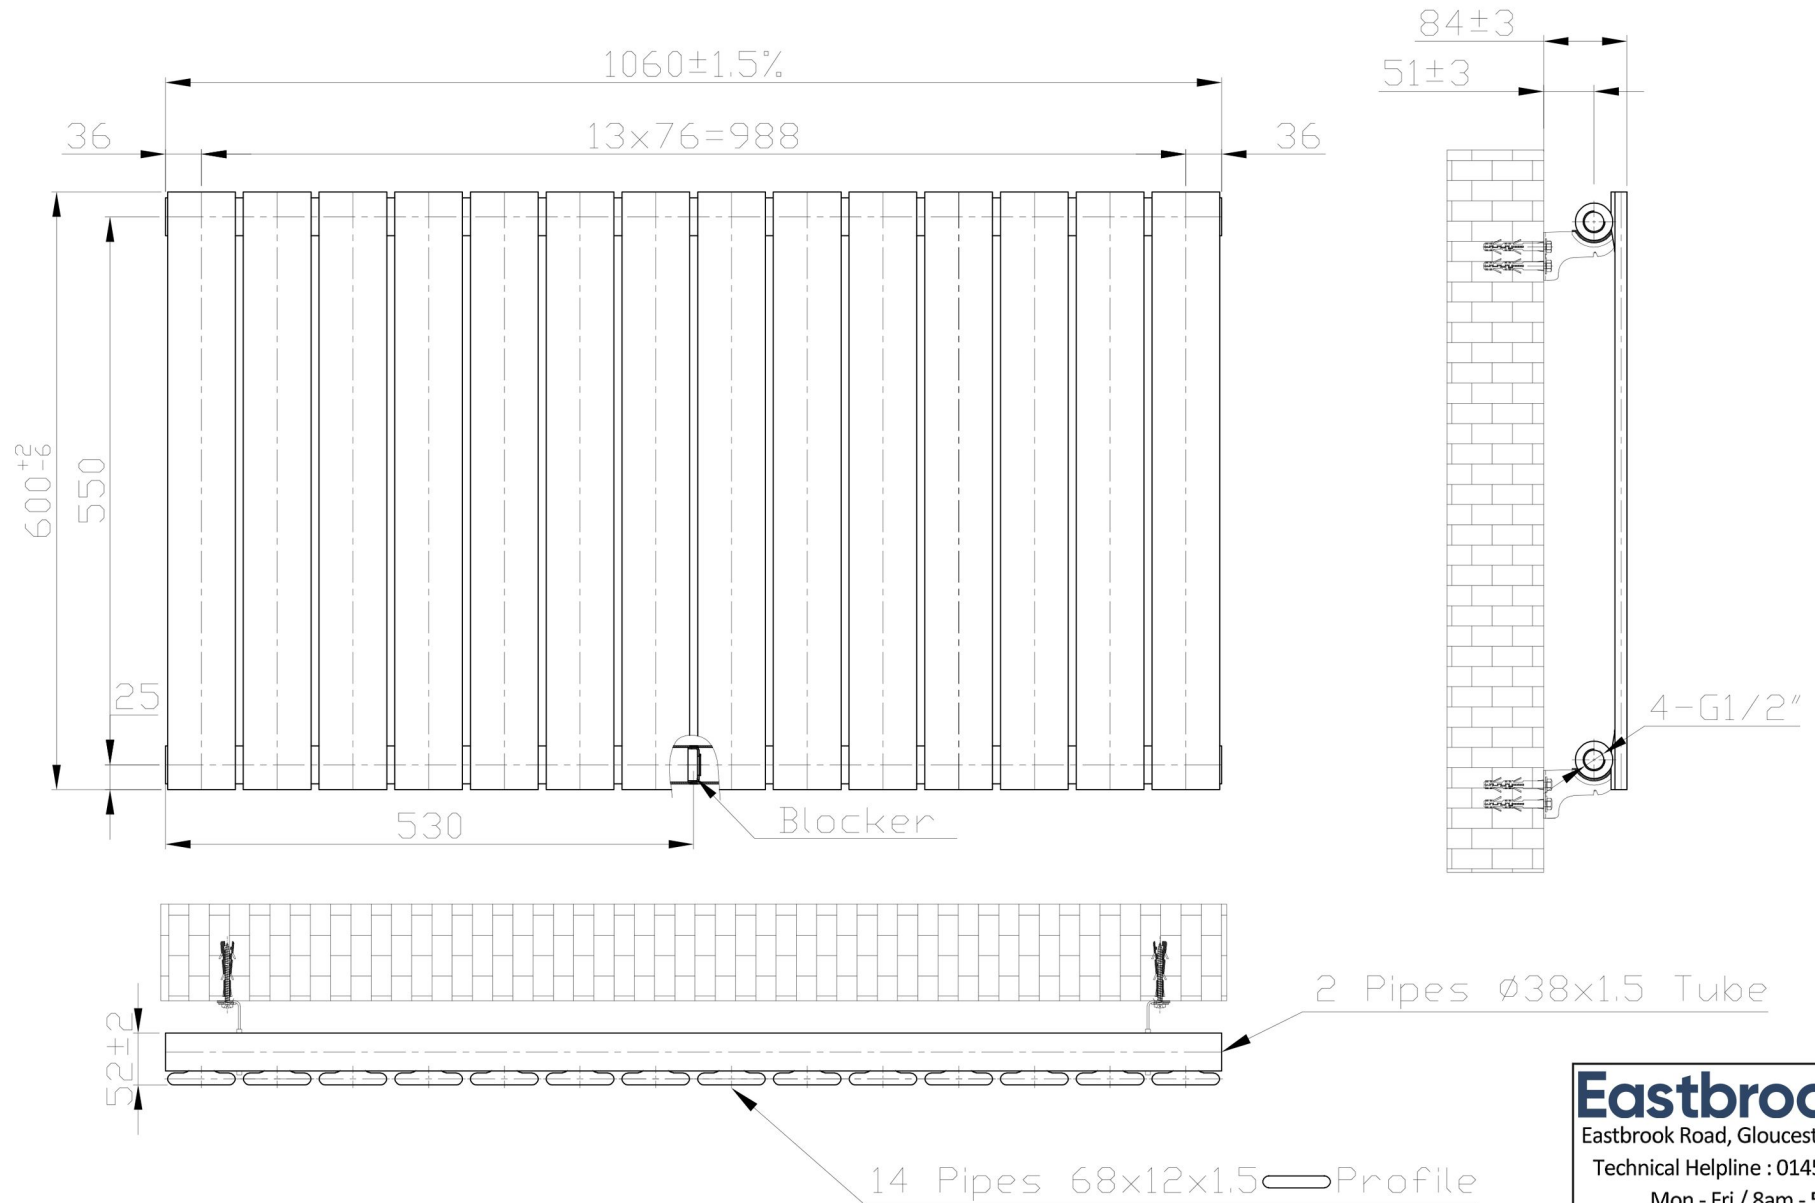

Warrington Type 10 Horizontal Radiator 600 x 1060mm.

Technical Drawing

Unit: mm

Eastbrook 
Eastbrook Road, Gloucester GL4 3DB
Technical Helpline : 01452 317890
Mon - Fri / 8am - 5pm
Email : technical@eastbrookco.com