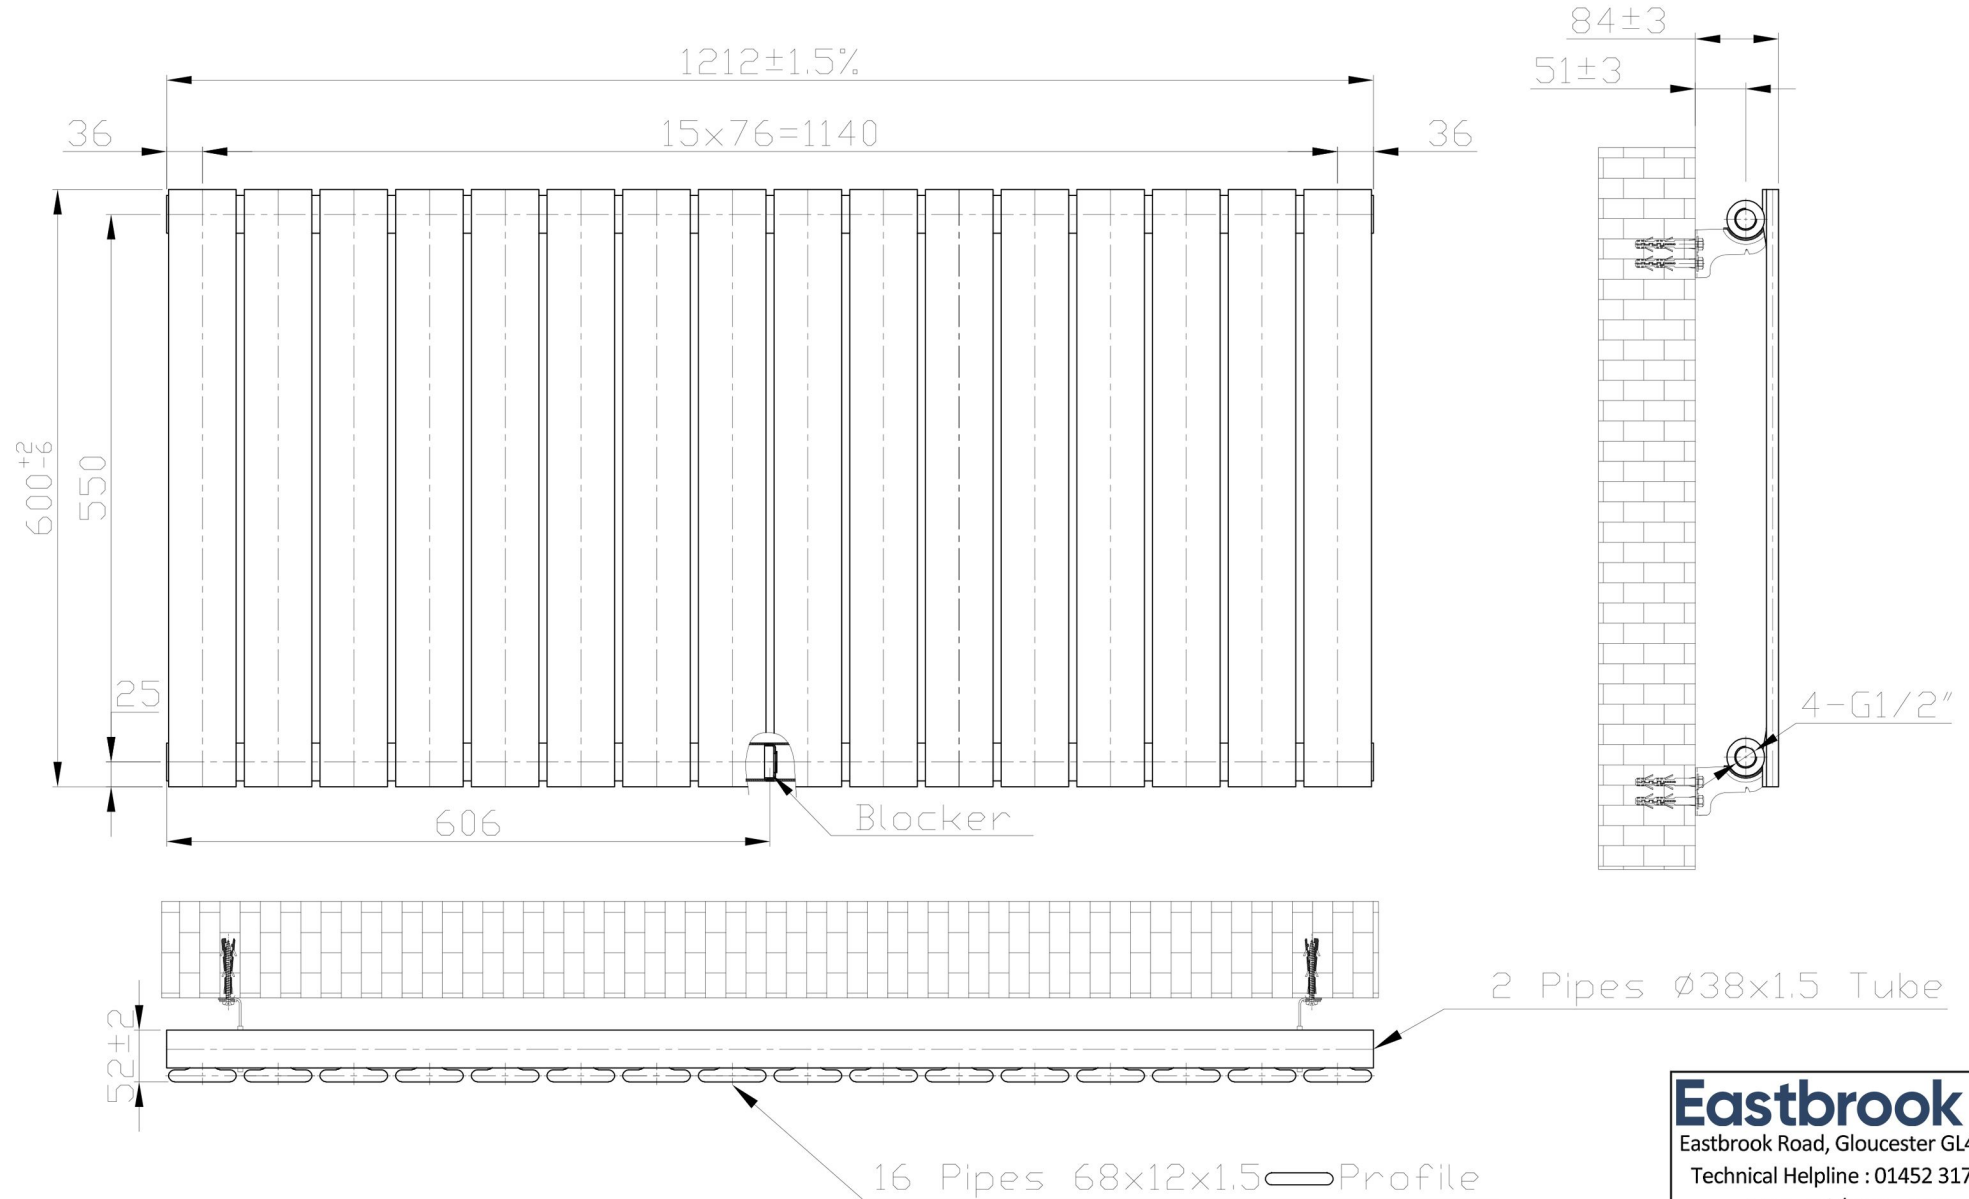

Warrington Type 10 Horizontal Radiator 600 x 1212mm.

Technical Drawing

Unit: mm

Eastbrook 
Eastbrook Road, Gloucester GL4 3DB
Technical Helpline : 01452 317890
Mon - Fri / 8am - 5pm
Email : technical@eastbrookco.com