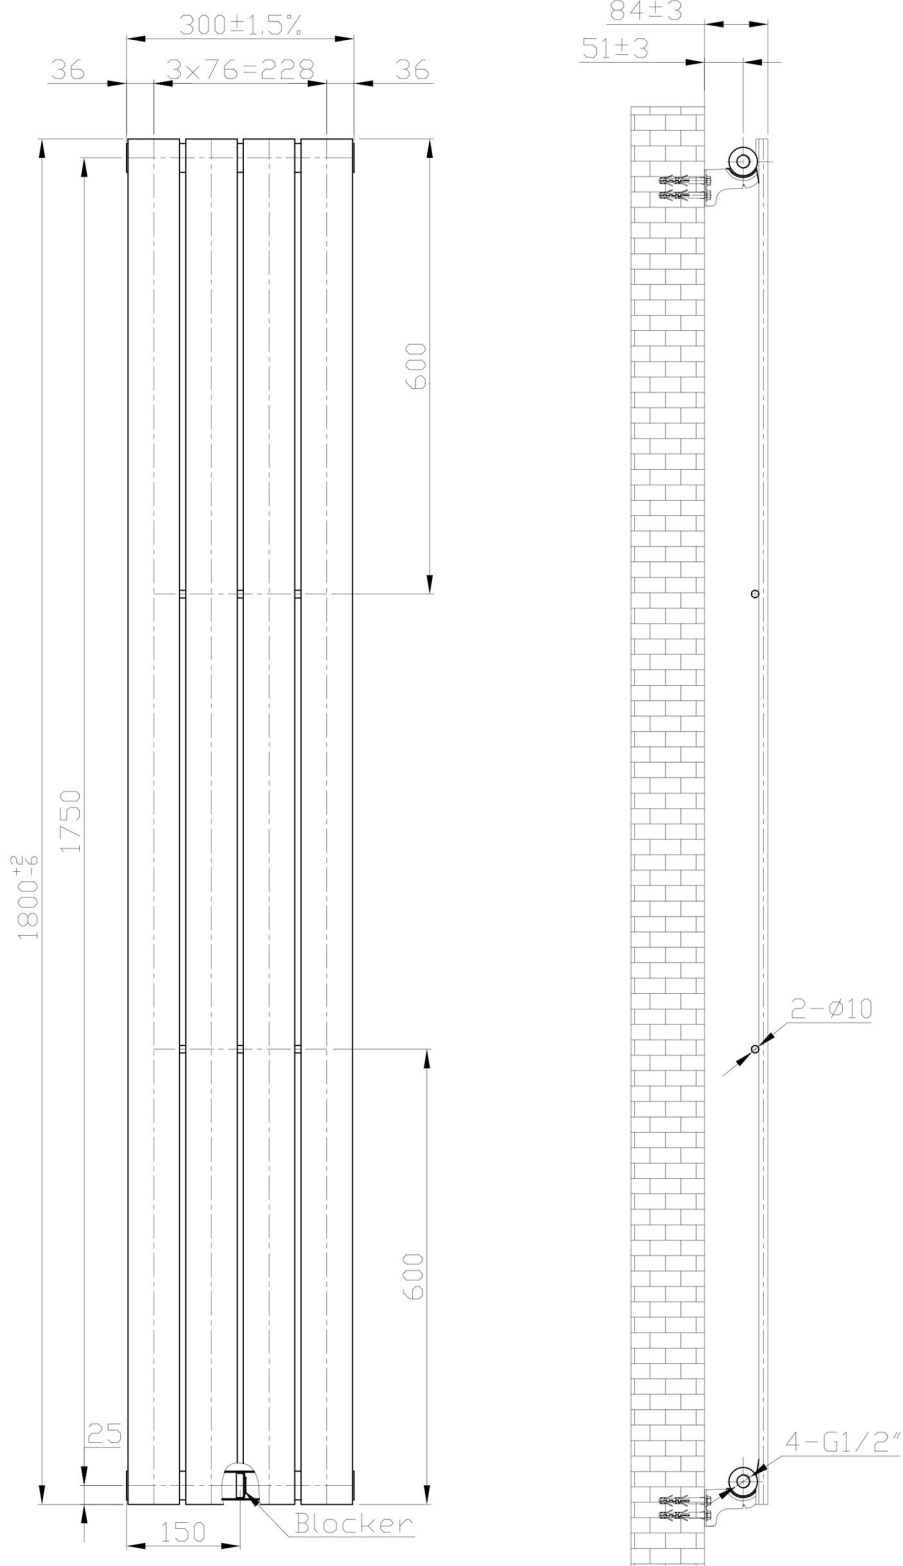

Warrington Type 10 Vertical Radiator 1800 x 300mm.

Technical Drawing

Unit: mm

Eastbrook 
 Eastbrook Road, Gloucester GL4 3DB
 Technical Helpline : 01452 317890
 Mon - Fri / 8am - 5pm
 Email : technical@eastbrookco.com