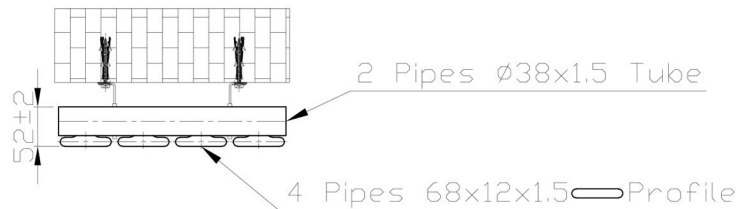

Warrington Type 10 Vertical Radiator 1800 x 300mm.

Technical Drawing

Unit: mm

Eastbrook 
 Eastbrook Road, Gloucester GL4 3DB
 Technical Helpline : 01452 317890
 Mon - Fri / 8am - 5pm
 Email : technical@eastbrookco.com