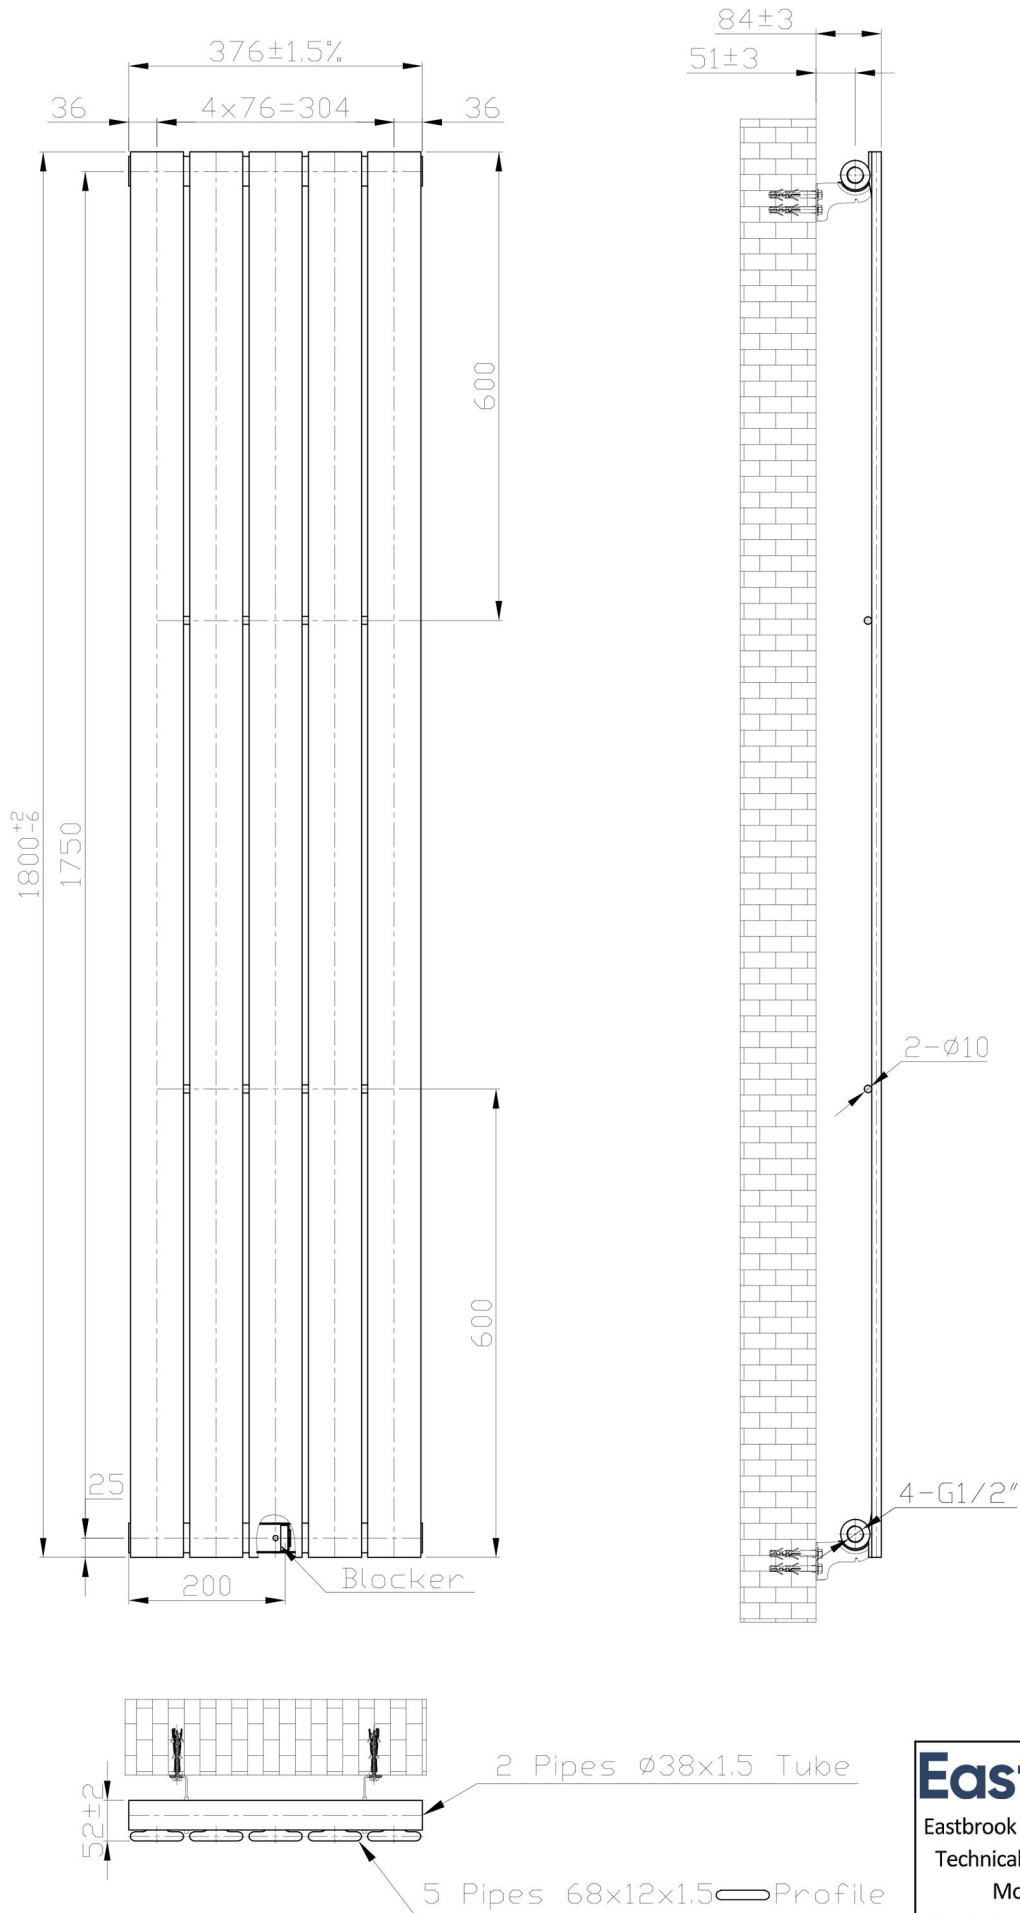

Warrington Type 10 Vertical Radiator 1800 x 376mm.

Technical Drawing

Unit: mm

Eastbrook 

Eastbrook Road, Gloucester GL4 3DB
 Technical Helpline : 01452 317890
 Mon - Fri / 8am - 5pm
 Email : technical@eastbrookco.com