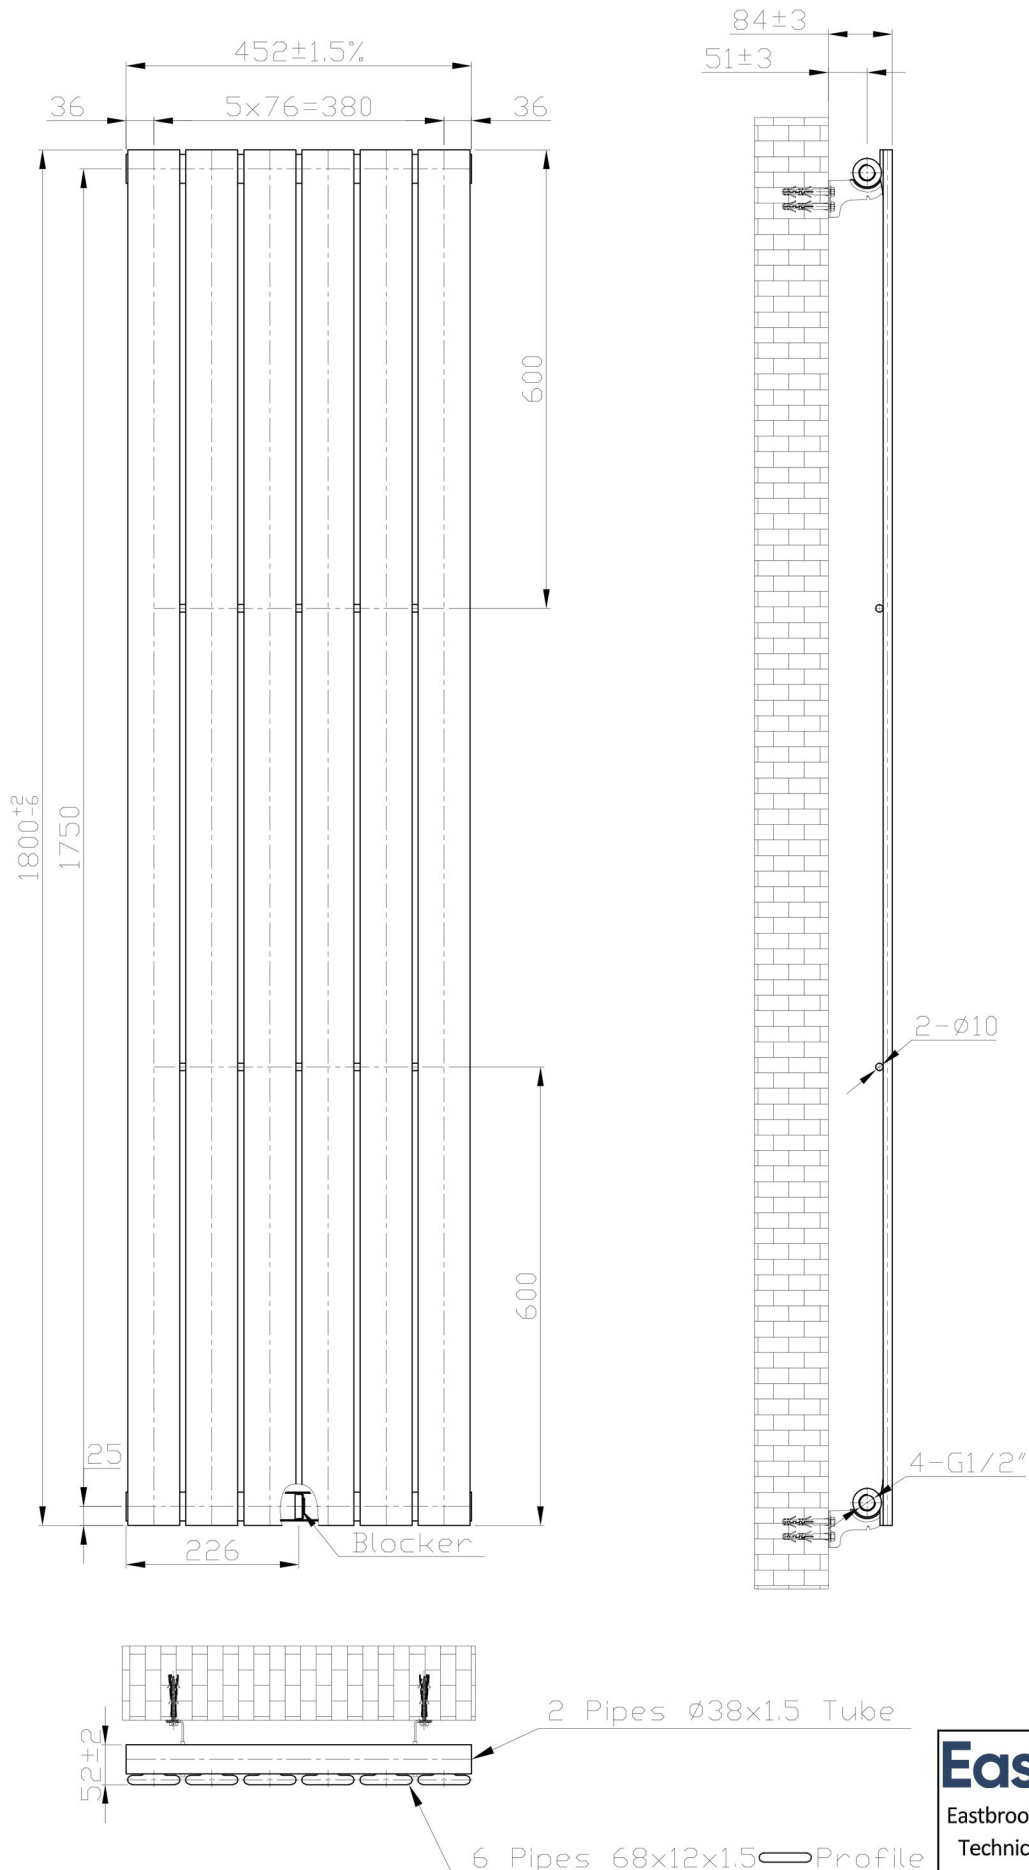

Warrington Type 10 Vertical Radiator 1800 x 452mm.

Technical Drawing

Unit: mm

Eastbrook 

Eastbrook Road, Gloucester GL4 3DB
 Technical Helpline : 01452 317890
 Mon - Fri / 8am - 5pm
 Email : technical@eastbrookco.com