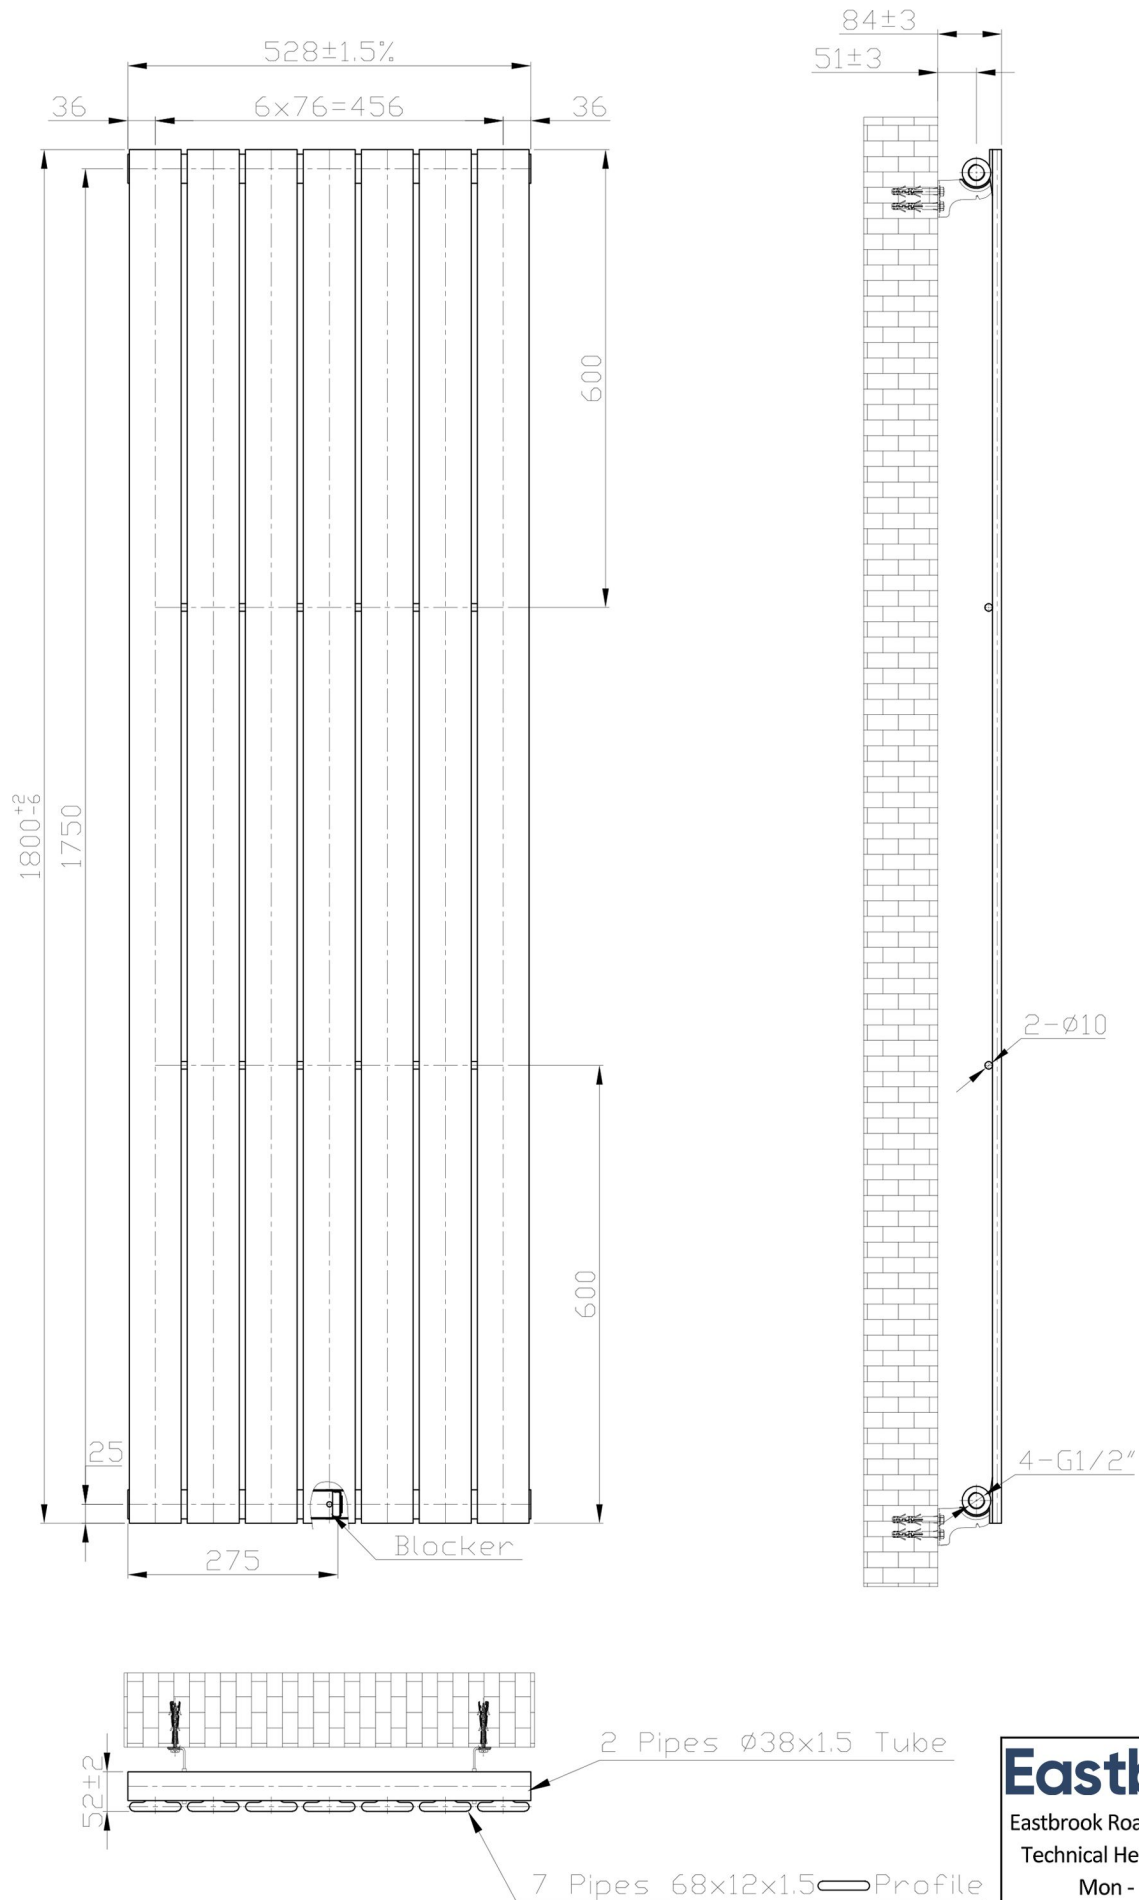

# Warrington Type 10 Vertical Radiator 1800 x 528mm.

Technical Drawing

Unit: mm

**Eastbrook** 

Eastbrook Road, Gloucester GL4 3DB  
 Technical Helpline : 01452 317890  
 Mon - Fri / 8am - 5pm  
 Email : [technical@eastbrookco.com](mailto:technical@eastbrookco.com)