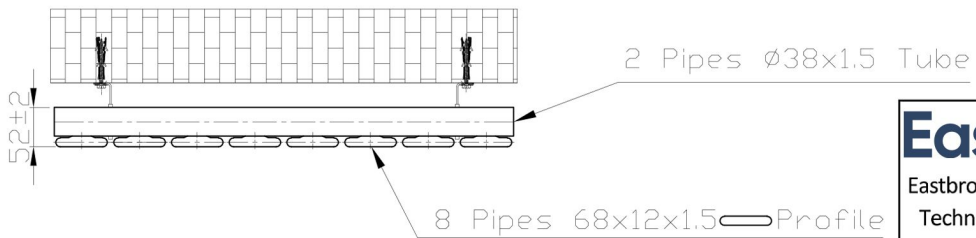

Warrington Type 10 Vertical Radiator 1800 x 604mm.

Technical Drawing

Unit: mm

Eastbrook

Eastbrook Road, Gloucester GL4 3DB
Technical Helpline : 01452 317890
Mon - Fri / 8am - 5pm
Email : technical@eastbrookco.com