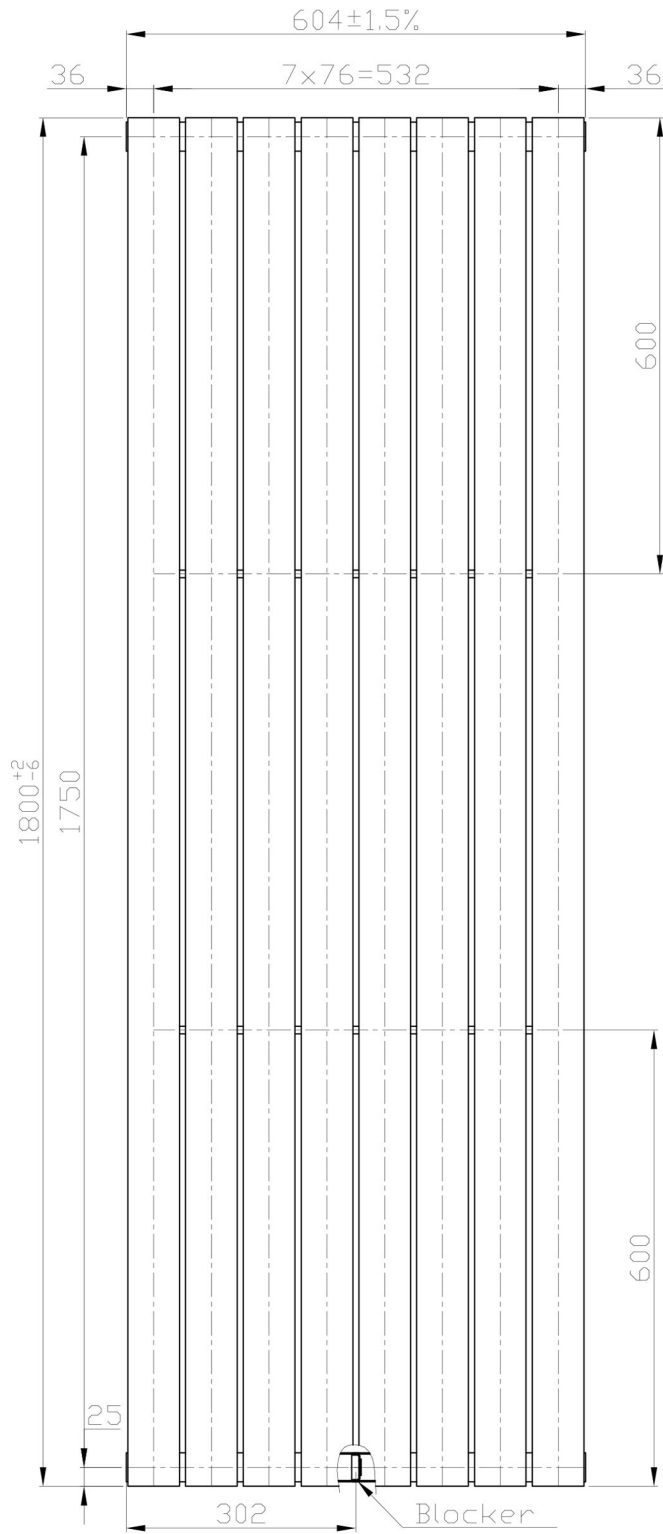

# Warrington Type 10 Vertical Radiator 1800 x 604mm.

## Technical Drawing

Unit: mm

**Eastbrook** 

Eastbrook Road, Gloucester GL4 3DB  
 Technical Helpline : 01452 317890  
 Mon - Fri / 8am - 5pm  
 Email : [technical@eastbrookco.com](mailto:technical@eastbrookco.com)