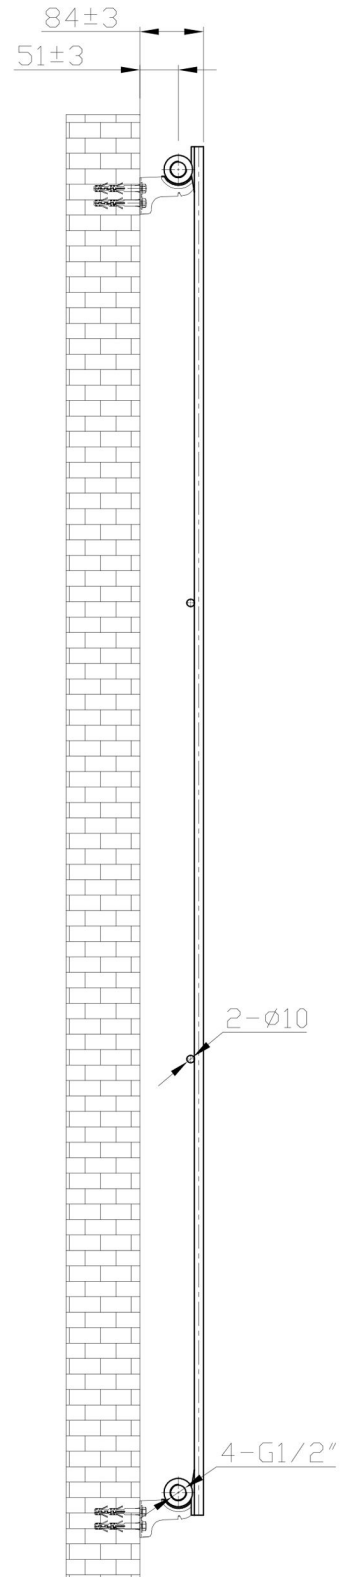

Warrington Type 10 Vertical Radiator 1800 x 604mm.

Technical Drawing

Unit: mm

Eastbrook

Eastbrook Road, Gloucester GL4 3DB
Technical Helpline : 01452 317890
Mon - Fri / 8am - 5pm
Email : technical@eastbrookco.com