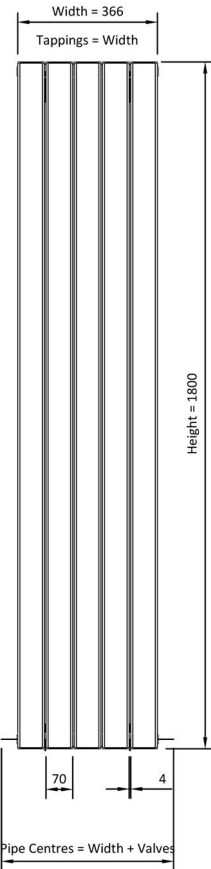

Addington Aluminium Type 20 Aluminium Radiators

1800mm. Height Technical Drawings

Eastbrook 

Eastbrook Road, Gloucester GL4 3DB
 Technical Helpline : 01452 317890
 Mon - Fri / 8am - 5pm
 Email : technical@eastbrookco.com