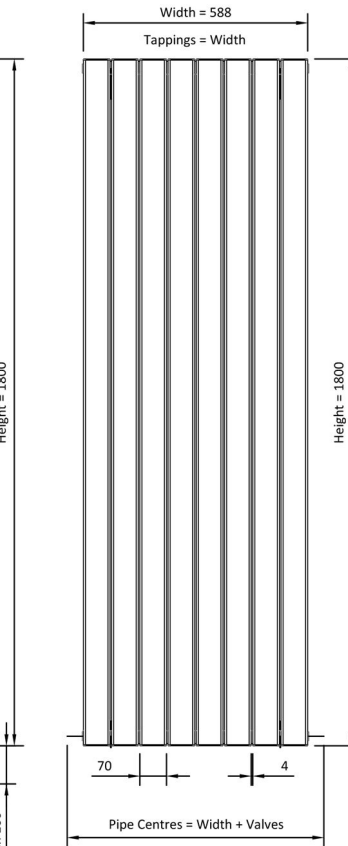

Addington Aluminium Type 20 Aluminium Radiators

1800mm. Height Technical Drawings

Eastbrook 

Eastbrook Road, Gloucester GL4 3DB
 Technical Helpline : 01452 317890
 Mon - Fri / 8am - 5pm
 Email : technical@eastbrookco.com