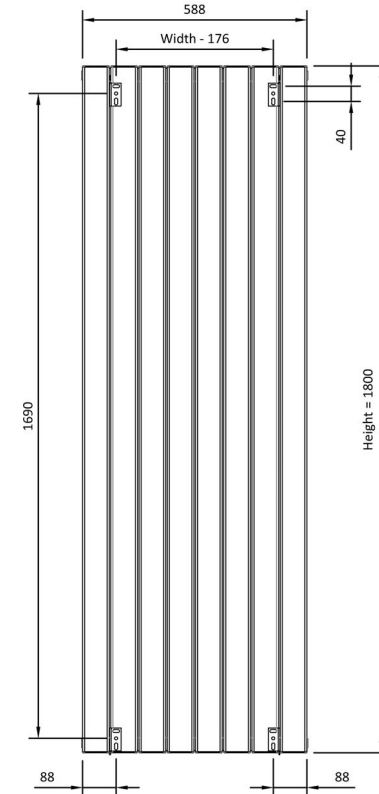

Addington Aluminium Type 20 Aluminium Radiators

1800mm. Height Technical Drawings

Eastbrook 

Eastbrook Road, Gloucester GL4 3DB
 Technical Helpline : 01452 317890
 Mon - Fri / 8am - 5pm
 Email : technical@eastbrookco.com