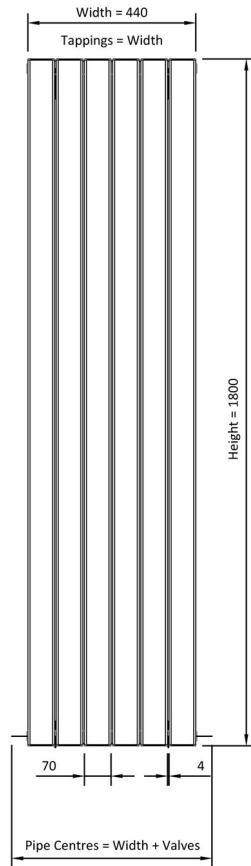

Addington Aluminium Type 20 Aluminium Radiators

1800mm. Height Technical Drawings

Eastbrook 

Eastbrook Road, Gloucester GL4 3DB
 Technical Helpline : 01452 317890
 Mon - Fri / 8am - 5pm
 Email : technical@eastbrookco.com