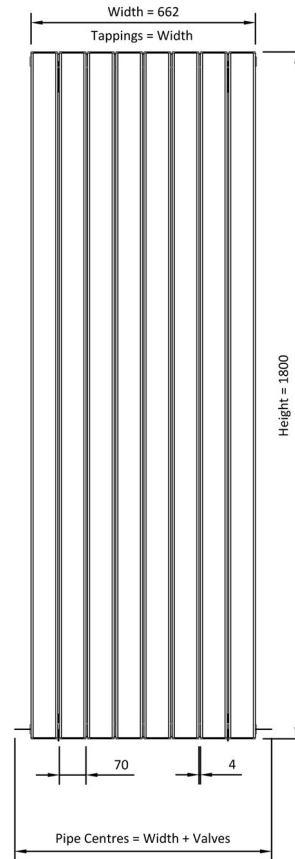

Addington Aluminium Type 20 Aluminium Radiators

1800mm. Height Technical Drawings

Eastbrook 

Eastbrook Road, Gloucester GL4 3DB
 Technical Helpline : 01452 317890
 Mon - Fri / 8am - 5pm
 Email : technical@eastbrookco.com