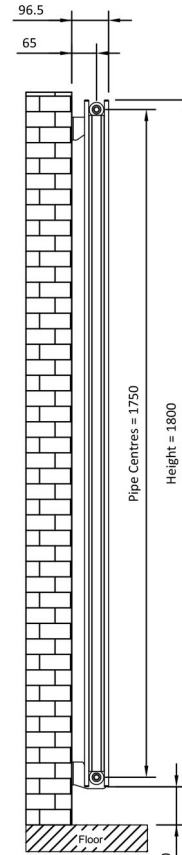

Addington Aluminium Type 20 Aluminium Radiators

1800mm. Height Technical Drawings

Eastbrook 

Eastbrook Road, Gloucester GL4 3DB
 Technical Helpline : 01452 317890
 Mon - Fri / 8am - 5pm
 Email : technical@eastbrookco.com