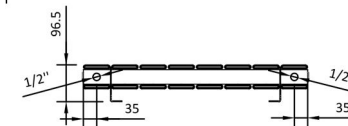

Addington Aluminium Type 20 Aluminium Radiators

1800mm. Height Technical Drawings

Eastbrook 

Eastbrook Road, Gloucester GL4 3DB
 Technical Helpline : 01452 317890
 Mon - Fri / 8am - 5pm
 Email : technical@eastbrookco.com