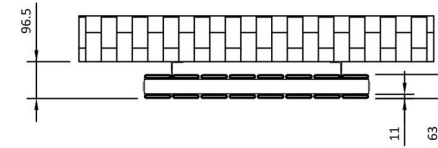

Addington Aluminium Type 20 Aluminium Radiators

1800mm. Height Technical Drawings

Eastbrook 

Eastbrook Road, Gloucester GL4 3DB
 Technical Helpline : 01452 317890
 Mon - Fri / 8am - 5pm
 Email : technical@eastbrookco.com