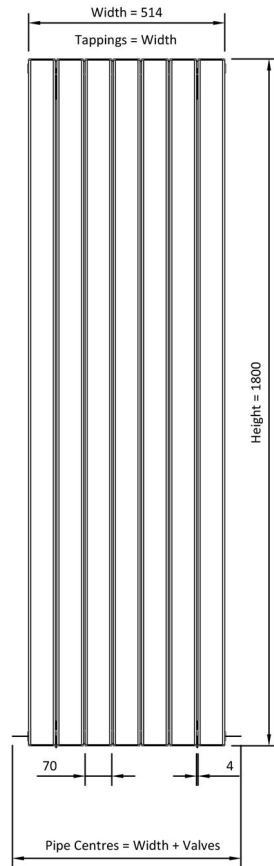

Addington Aluminium Type 20 Aluminium Radiators

1800mm. Height Technical Drawings

Eastbrook 

Eastbrook Road, Gloucester GL4 3DB
 Technical Helpline : 01452 317890
 Mon - Fri / 8am - 5pm
 Email : technical@eastbrookco.com