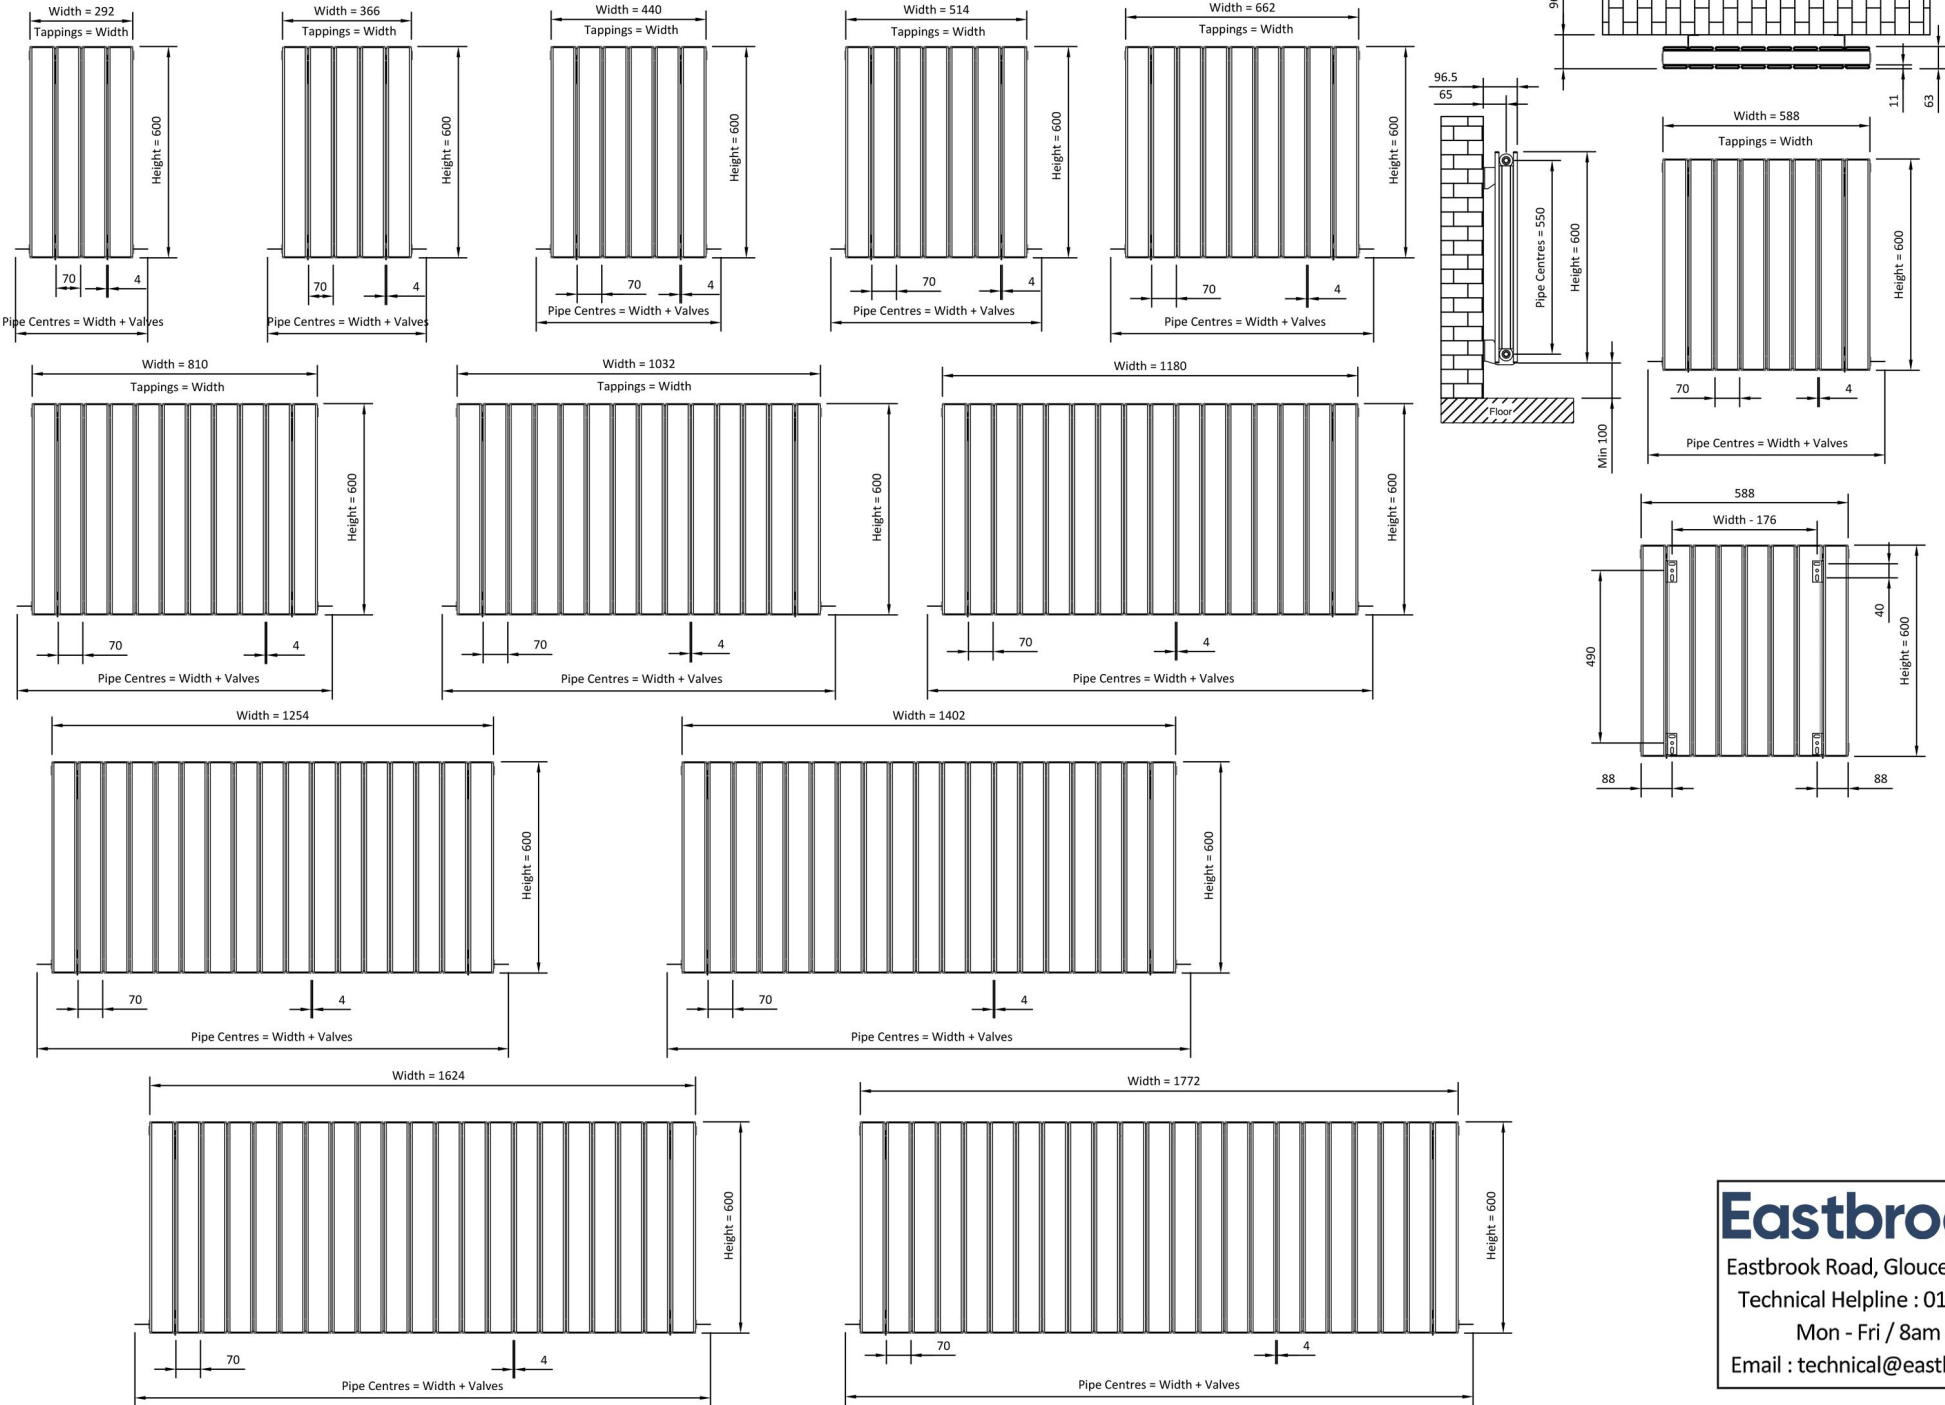

# Addington Aluminium Type 20 Aluminium Radiators

## 600mm. Height Technical Drawings

**Eastbrook** 

Eastbrook Road, Gloucester GL4 3DB  
 Technical Helpline : 01452 317890  
 Mon - Fri / 8am - 5pm  
 Email : [technical@eastbrookco.com](mailto:technical@eastbrookco.com)