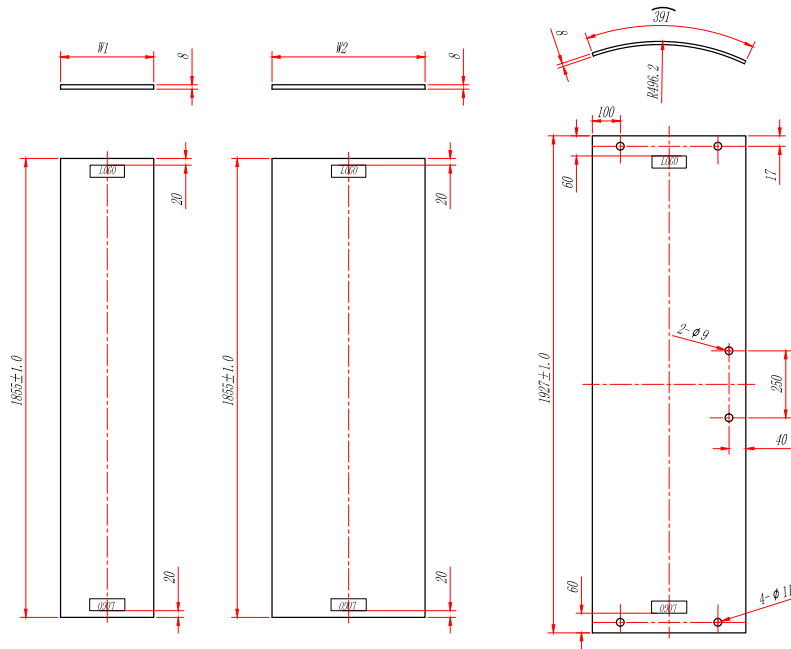

### Image

### General Information

Product:	69.0063
Description:	Corniche easy clean offset quad 900x800
Website Link:	<a href="#">(Click Here)</a>
Product Type:	Offset Quad Shower Enclosures
Brand:	Eastbrook Company
Colour:	Chrome
Material:	Tempered Glass
Height (mm):	1950mm
Width (mm):	800mm
Length (mm):	900mm
Net Weight (kg):	56kg
Product Range:	Corniche

### Product Specifications

Warranty:	10 Year(s)
Door opening (mm):	460mm
Easy Clean glass:	Yes
Finish:	Polished
Frameless:	No
Glass Thickness (mm):	8mm
Glass type:	Clear Glass
Waste Included:	No
Adjustment (mm):	870-900 x 770-800mm
Enclosure Size:	900x800

**Drawing**

Dimension	Fixed glass(W1)	Fixed glass(W2)
900X1200X1950	274mm	574mm
900X1000X1950	274mm	374mm
800X1200X1950	174mm	574mm
800X1000X1950	174mm	374mm
760X1000X1950	134mm	374mm
800X900X1950	174mm	274mm
760X900X1950	134mm	274mm