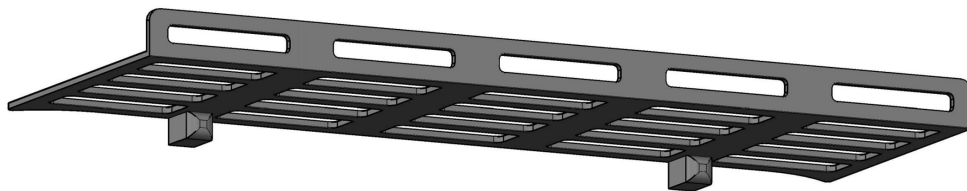

DATASHEET

Image

General Information

Product:	89.0456
Description:	Design Towel Shelf 280mm Withington/Peretti
Website Link:	(Click Here)
Product Type:	Clearance Towel Shelf
Brand:	Eastbrook Company
Colour:	Matt Black
Material:	Mild Steel
Width (mm):	280mm
Net Weight (kg):	0.42kg
Product Range:	Universal

Product Specifications

Warranty:	1 Year(s)
-----------	-----------

Drawing

Design Towel Shelf Peretti / Withington 280 / 375 / 470mm. Technical Drawing

Eastbrook 
Eastbrook Road, Gloucester GL4 3DB
Technical Helpline : 01452 317890
Mon - Fri / 8am - 5pm
Email : technical@eastbrookco.com