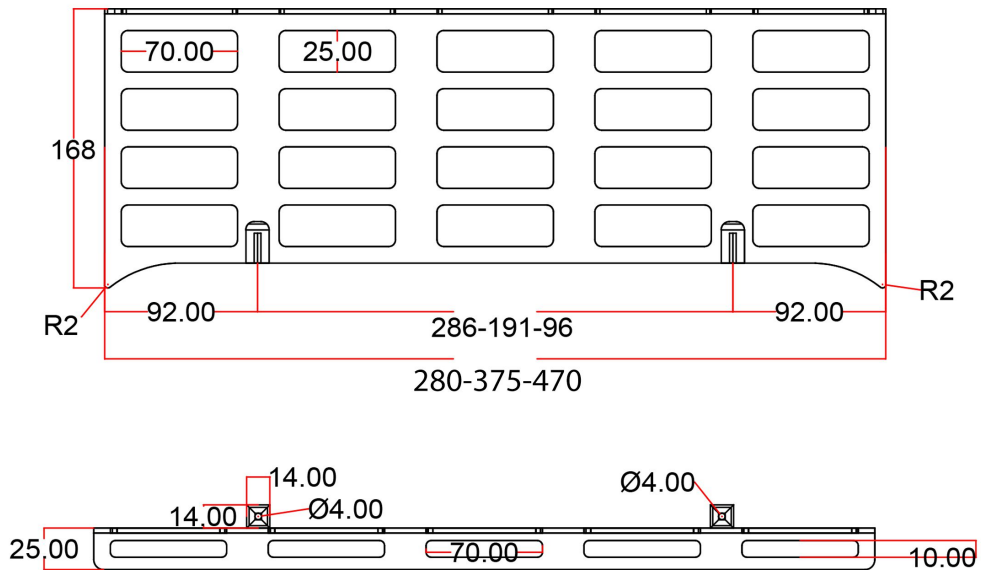

DATASHEET

Image

General Information

Product:	89.0456
Description:	Design Towel Shelf 280mm Withington/Peretti
Website Link:	(Click Here)
Product Type:	Clearance Towel Shelf
Brand:	Eastbrook Company
Colour:	Matt Black
Material:	Mild Steel
Width (mm):	280mm
Net Weight (kg):	0.42kg
Product Range:	Universal

Product Specifications

Warranty:	1 Year(s)
-----------	-----------

Drawing

Design Towel Shelf Peretti / Withington 280 / 375 / 470mm. Technical Drawing

Eastbrook 
Eastbrook Road, Gloucester GL4 3DB
Technical Helpline : 01452 317890
Mon - Fri / 8am - 5pm
Email : technical@eastbrookco.com