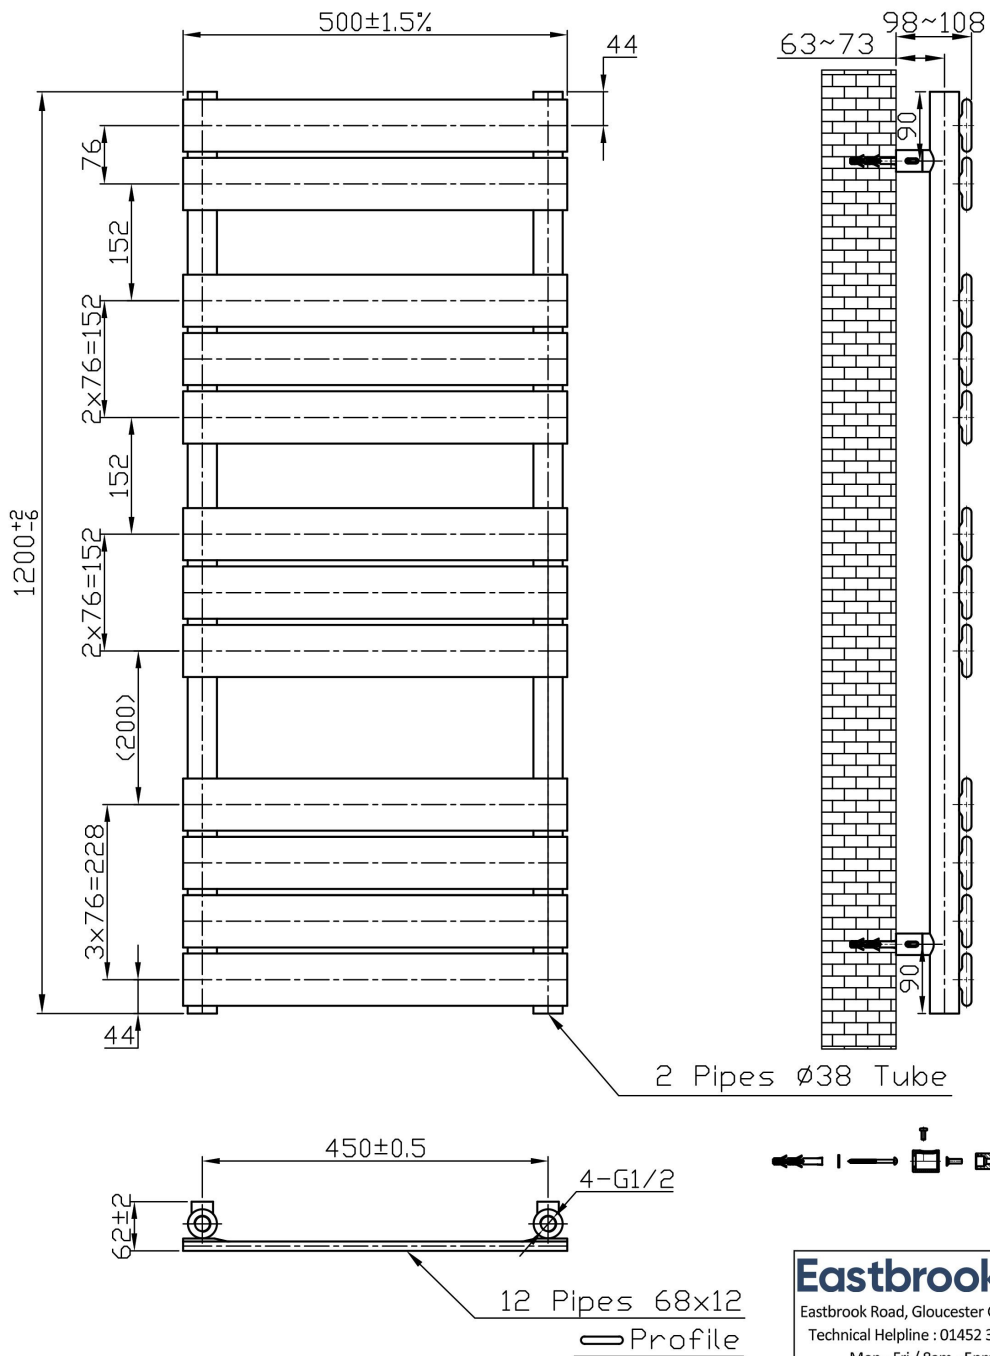

### General Information

Product:	41.0375
Description:	Staverton Tube on Tube 1200 x 500
Website Link:	<a href="#">(Click Here)</a>
Product Type:	Towel Rail
Brand:	Eastbrook Company
Colour:	Brushed Brass
Material:	Mild Steel
Height (mm):	1200mm
Width (mm):	500mm
Net Weight (kg):	13.27kg
Product Range:	Staverton Tube on Tube Straight

## Drawing

### Staverton Tube on Tube Straight 1200 x 500mm. Brushed Brass Technical Drawing

**Eastbrook**   
Eastbrook Road, Gloucester GL4 3DB  
Technical Helpline : 01452 317890  
Mon - Fri / 8am - 5pm  
Email : technical@eastbrookco.com