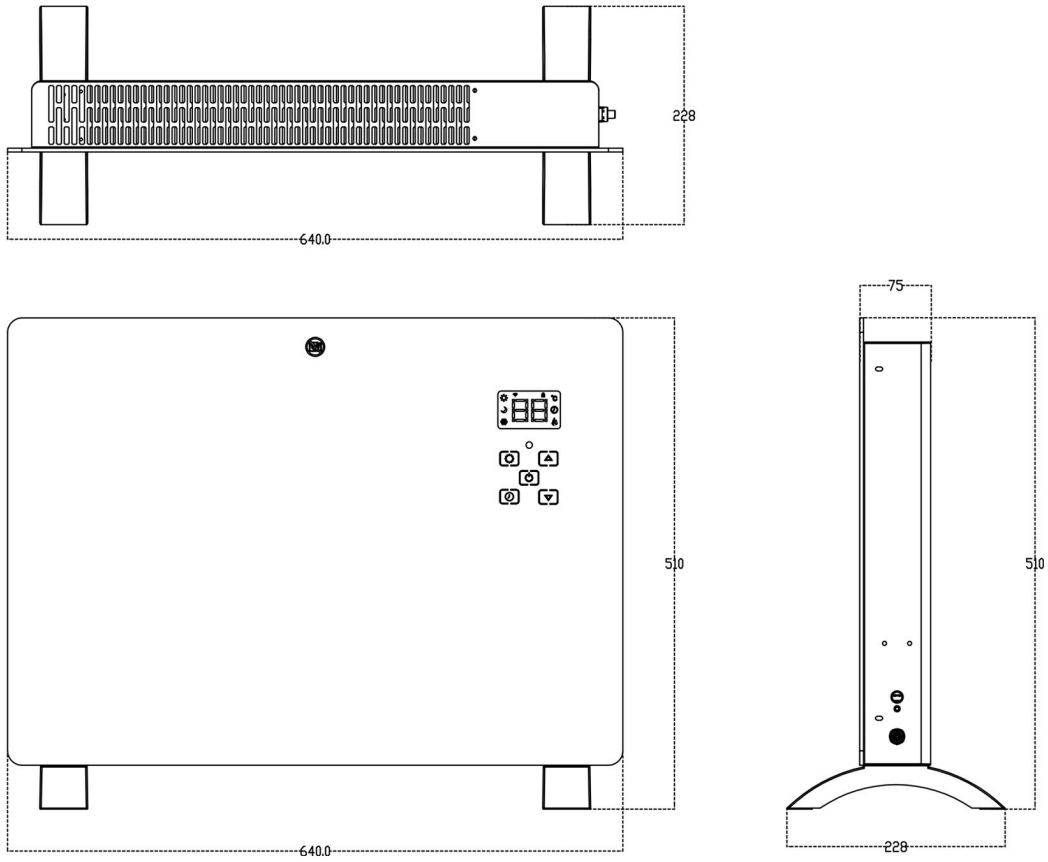

## Cortona 465 x 640 Glass Fronted Electric Radiator 1500W Technical Drawing

Wall Hung

Floor Standing