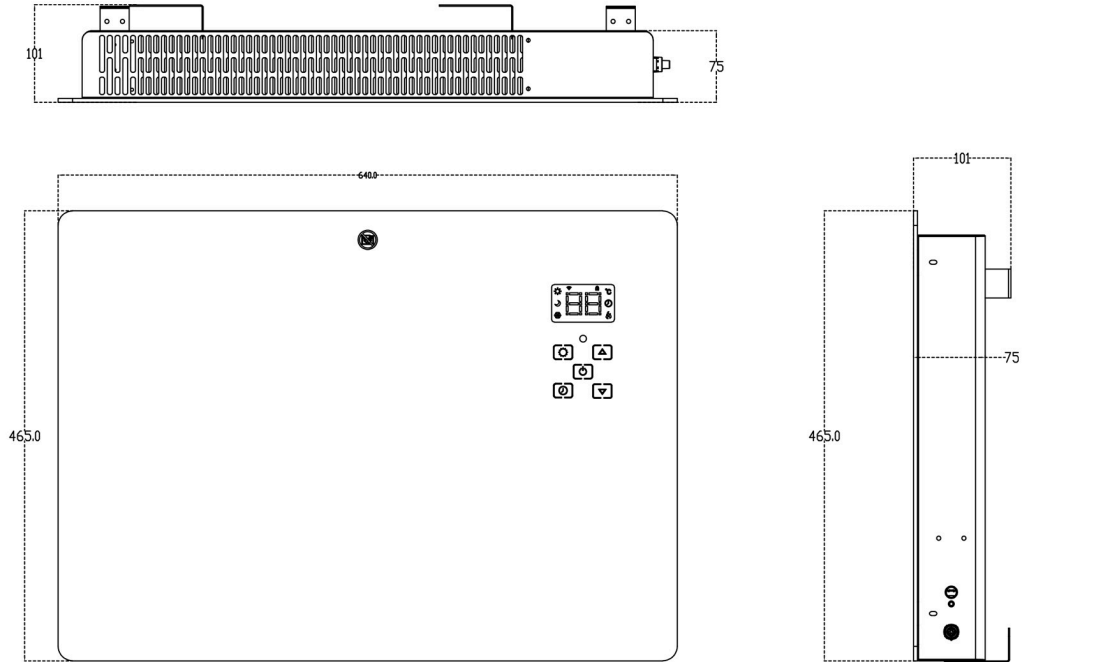

## Cortona 465 x 640 Glass Fronted Electric Radiator 1500W Technical Drawing

Wall Hung

Floor Standing