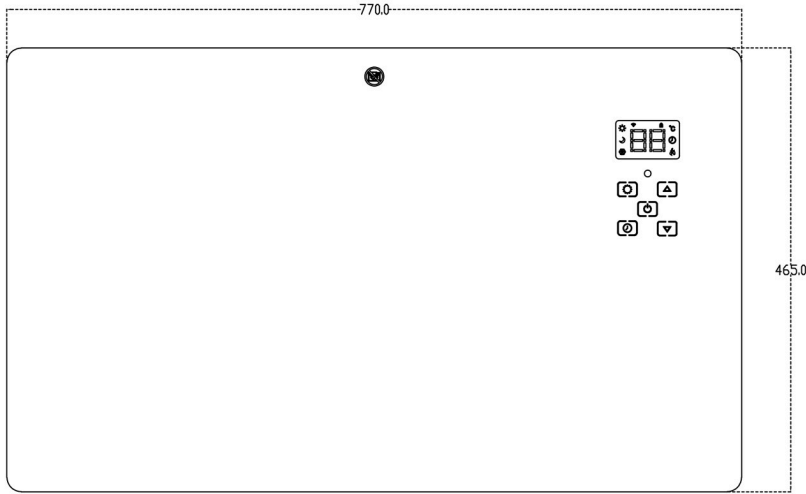

## Cortona 465 x 770 Glass Fronted Electric Radiator 2000W Technical Drawing

Wall Hung

Floor Standing