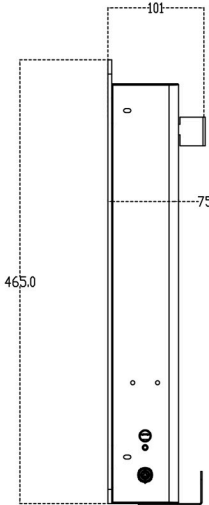

## Cortona 465 x 770 Glass Fronted Electric Radiator 2000W Technical Drawing

Wall Hung

Floor Standing