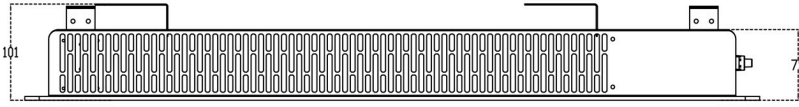

## Cortona 465 x 770 Glass Fronted Electric Radiator 2000W Technical Drawing

Wall Hung

Floor Standing