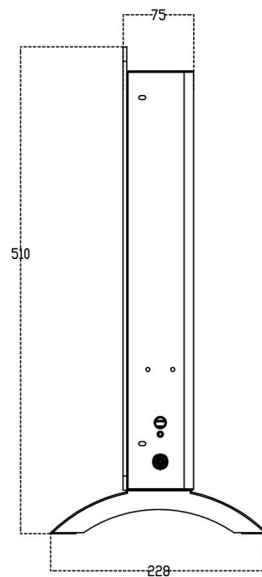

## Cortona 465 x 770 Glass Fronted Electric Radiator 2000W Technical Drawing

Wall Hung

Floor Standing