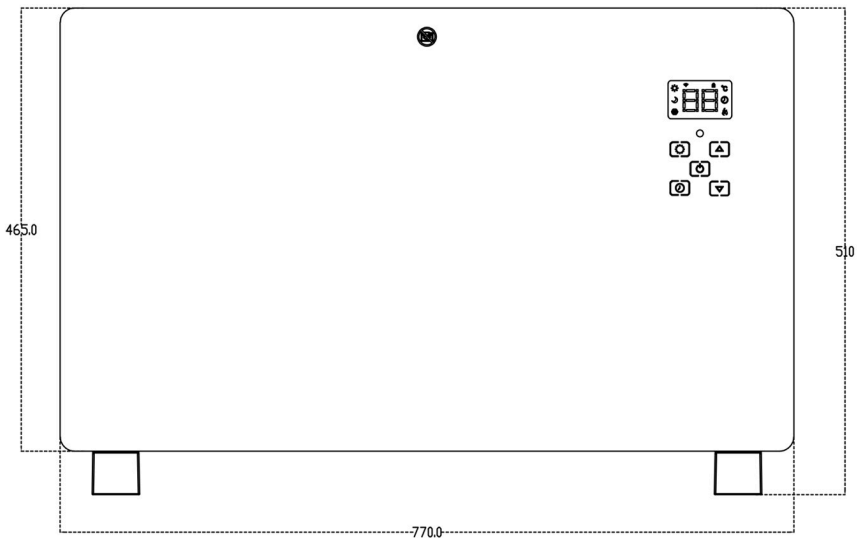

## Cortona 465 x 770 Glass Fronted Electric Radiator 2000W Technical Drawing

Wall Hung

Floor Standing