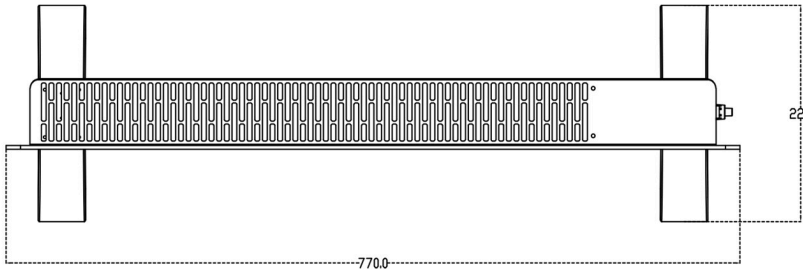

## Cortona 465 x 770 Glass Fronted Electric Radiator 2000W Technical Drawing

Wall Hung

Floor Standing