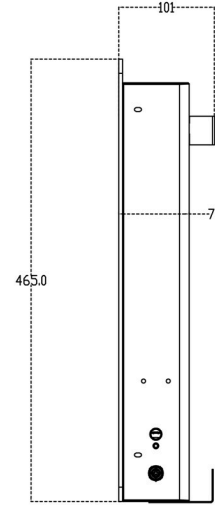

## Cortona 465 x 510 Glass Fronted Electric Radiator 1000W Technical Drawing

Wall Hung

Floor Standing