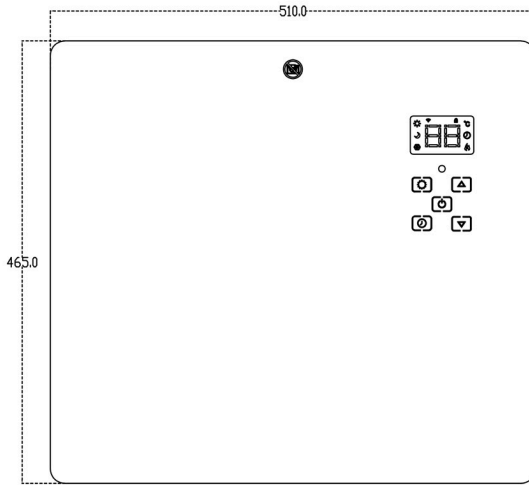

## Cortona 465 x 510 Glass Fronted Electric Radiator 1000W Technical Drawing

Wall Hung

Floor Standing