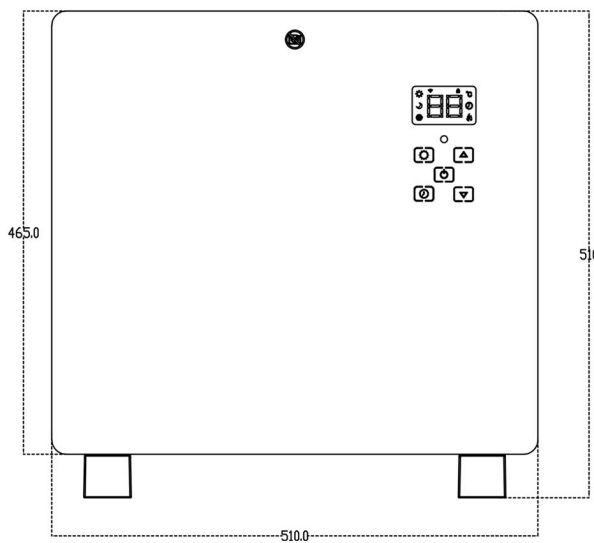

## Cortona 465 x 510 Glass Fronted Electric Radiator 1000W Technical Drawing

Wall Hung

Floor Standing