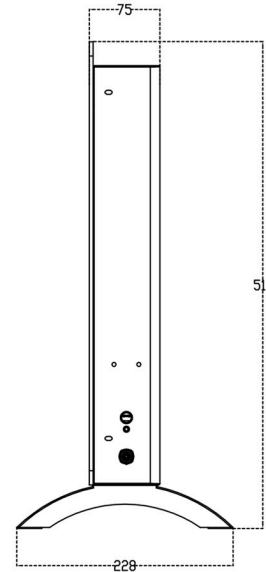

## Cortona 465 x 510 Glass Fronted Electric Radiator 1000W Technical Drawing

Wall Hung

Floor Standing