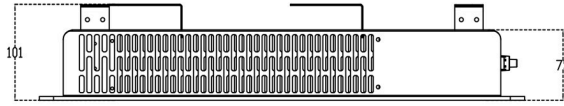

## Cortona 465 x 510 Glass Fronted Electric Radiator 1000W Technical Drawing

Wall Hung

Floor Standing