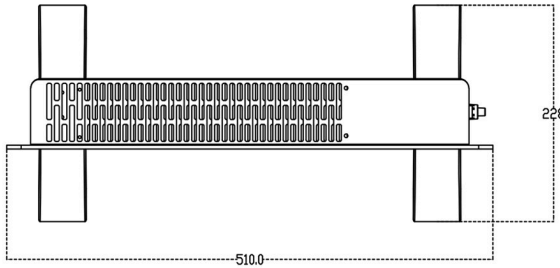

## Cortona 465 x 510 Glass Fronted Electric Radiator 1000W Technical Drawing

Wall Hung

Floor Standing