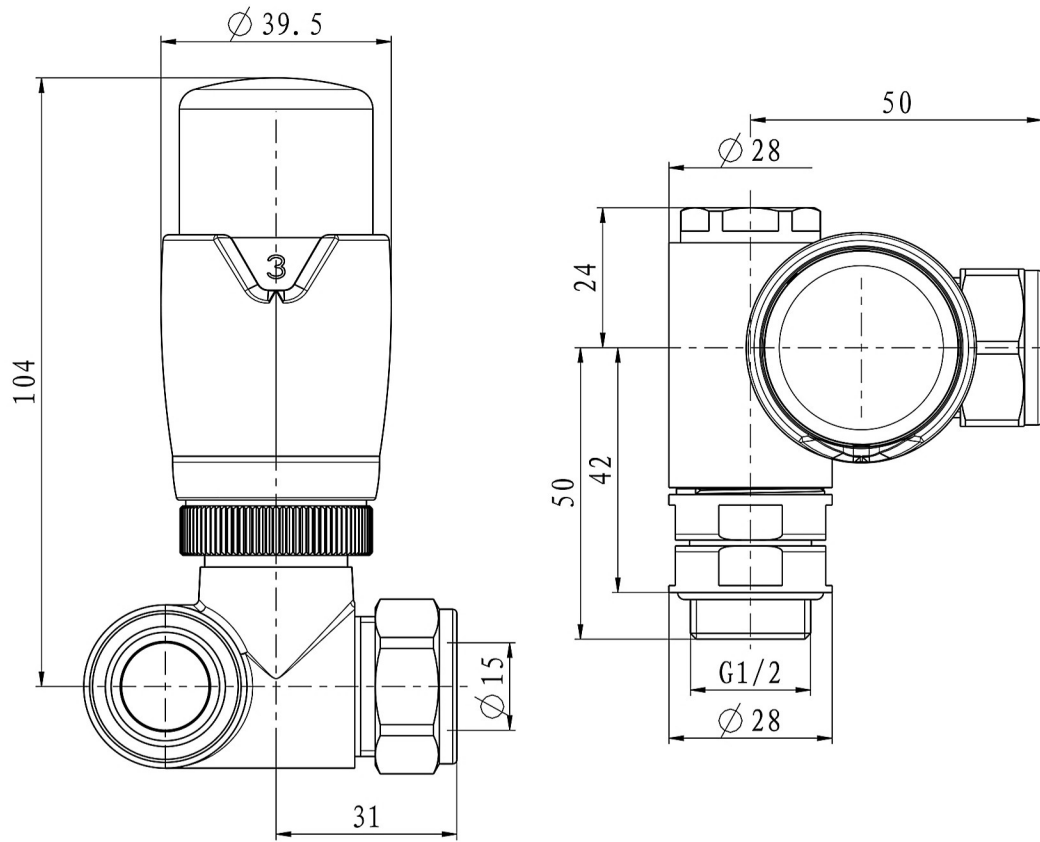

Dual Fuel TRV & Lockshield Valve

Technical Drawing

54.0026 - 54.0027 - 54.0028

Eastbrook

Eastbrook Road, Gloucester GL4 3DB

Technical Helpline : 01452 317890

Mon - Fri / 8am - 5pm

Email : technical@eastbrookco.com