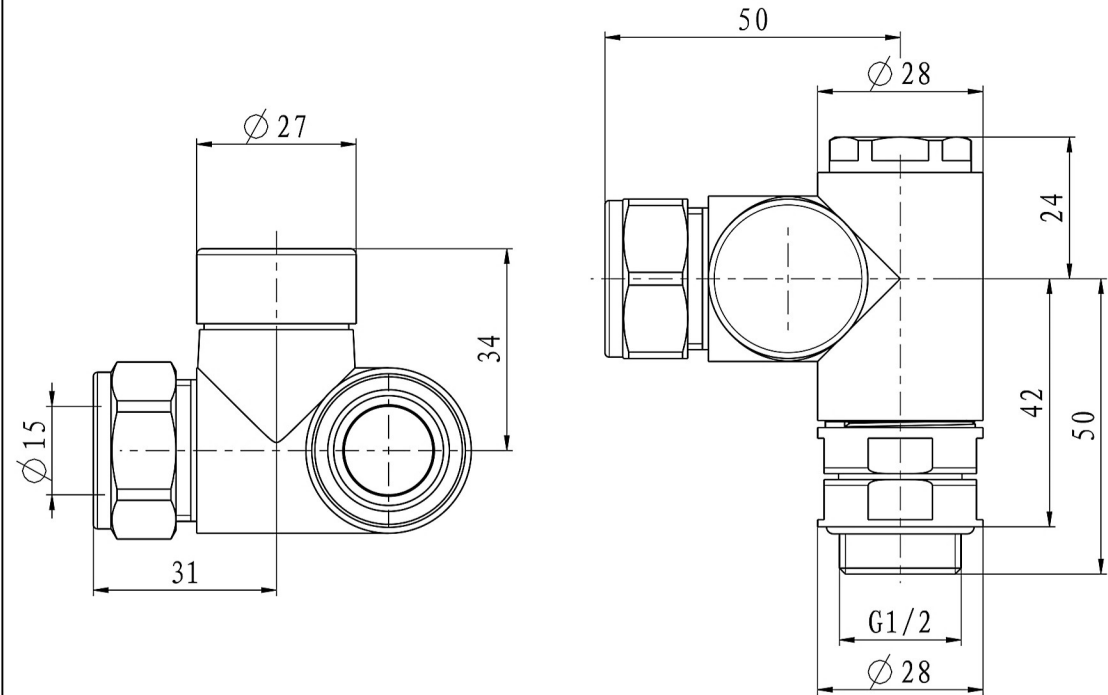

Dual Fuel TRV & Lockshield Valve

Technical Drawing

54.0026 - 54.0027 - 54.0028

Eastbrook

Eastbrook Road, Gloucester GL4 3DB

Technical Helpline : 01452 317890

Mon - Fri / 8am - 5pm

Email : technical@eastbrookco.com