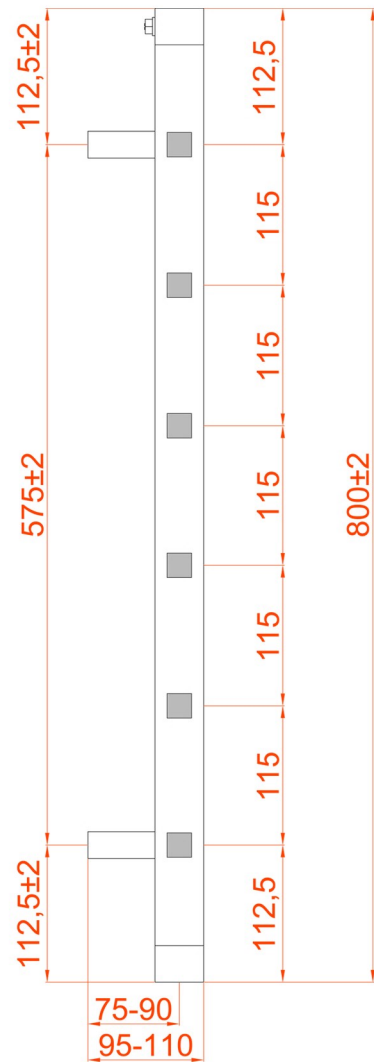

Ryton 800 x 600mm. Technical Drawing

* Element can only be fitted on the right hand side.