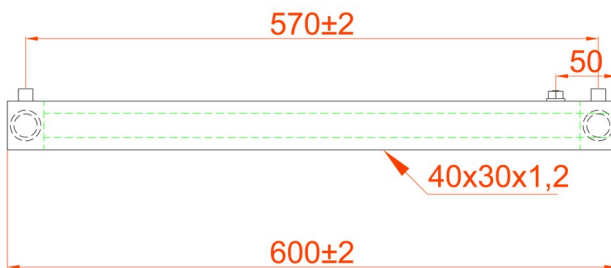

Ryton 800 x 600mm. Technical Drawing

* Element can only be fitted on the right hand side.