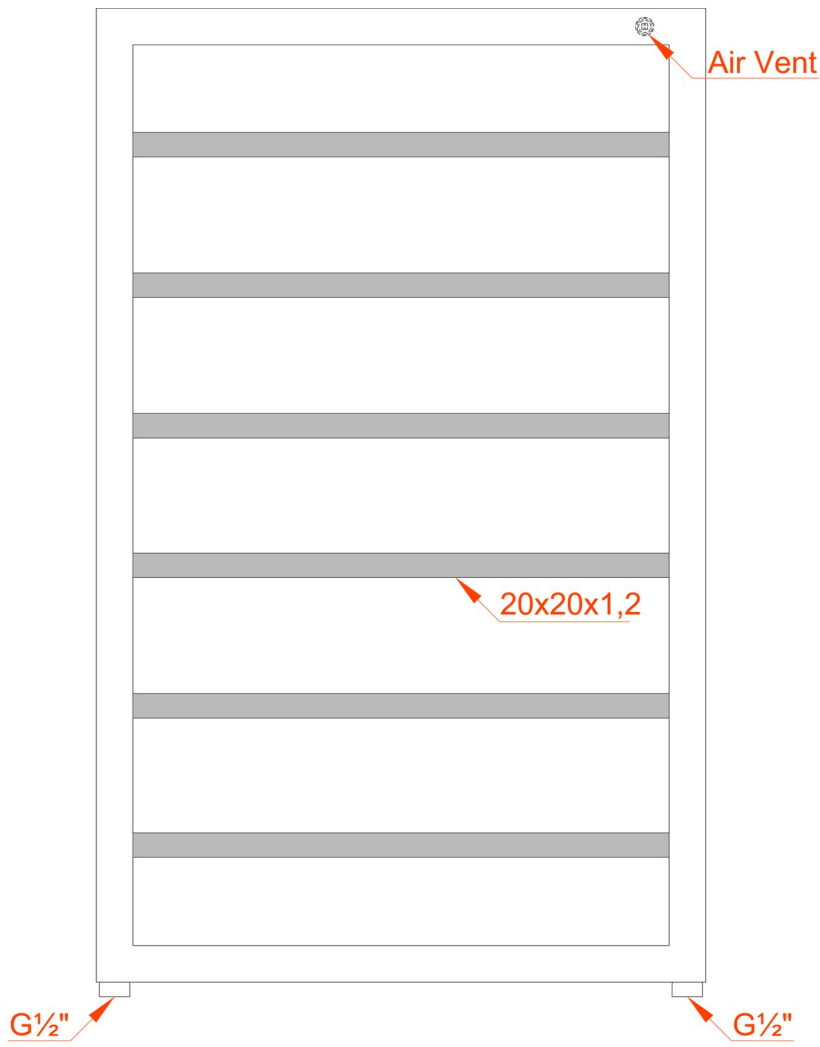

Ryton 800 x 600mm. Technical Drawing

* Element can only be fitted on the right hand side.