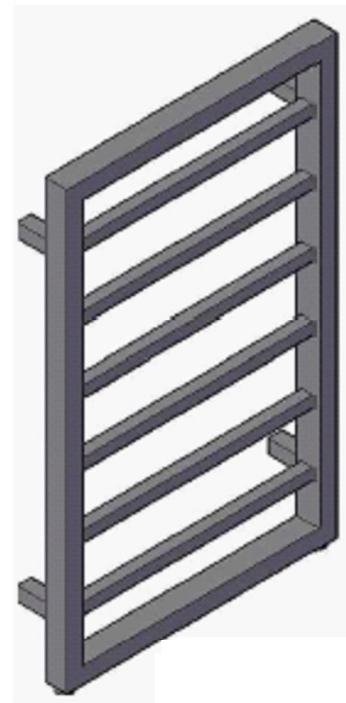

Ryton 800 x 600mm. Technical Drawing

* Element can only be fitted on the right hand side.