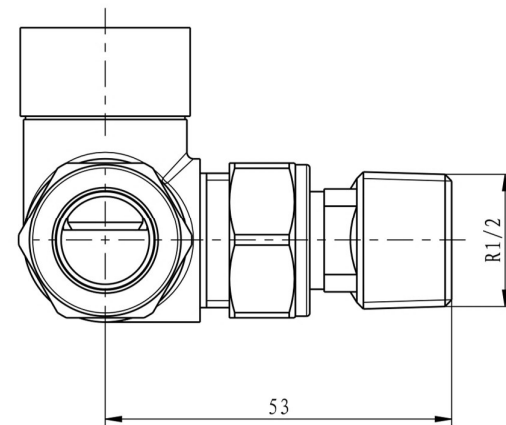

Corner Designer TRV with Lockshield 15mm

Technical Drawing

54.0004 & 54.0007
54.0022 & 54.0023
54.0024

Eastbrook 

Eastbrook Road, Gloucester GL4 3DB

Technical Helpline : 01452 317890

Mon - Fri / 8am - 5pm

Email : technical@eastbrookco.com