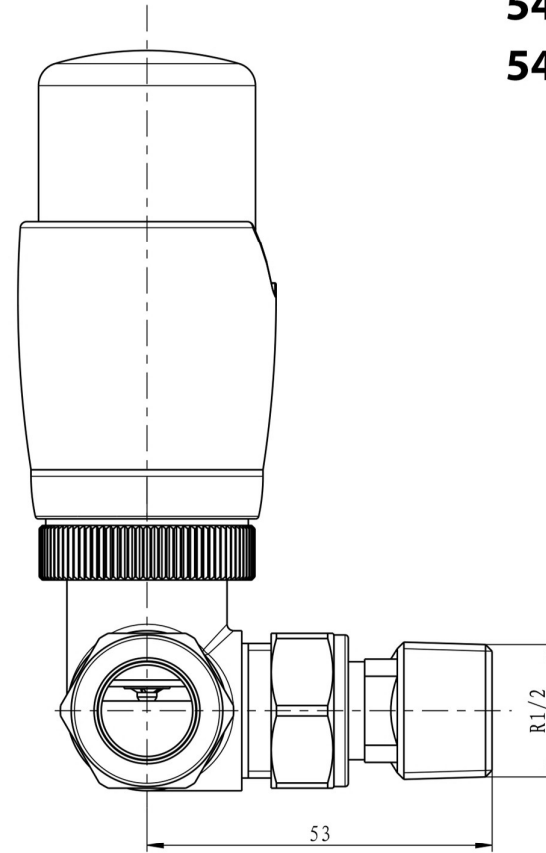

Corner Designer TRV with Lockshield 15mm

Technical Drawing

54.0004 & 54.0007
54.0022 & 54.0023
54.0024

Eastbrook 

Eastbrook Road, Gloucester GL4 3DB

Technical Helpline : 01452 317890

Mon - Fri / 8am - 5pm

Email : technical@eastbrookco.com