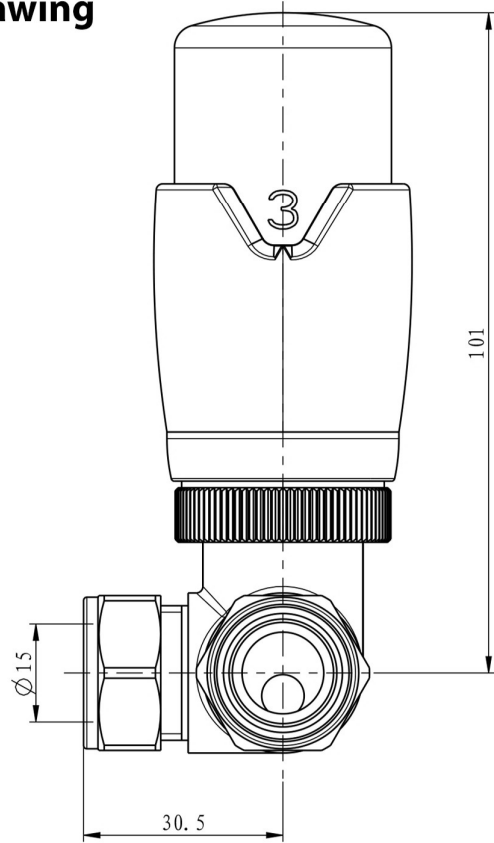

Corner Designer TRV with Lockshield 15mm

Technical Drawing

54.0004 & 54.0007
54.0022 & 54.0023
54.0024

Eastbrook 

Eastbrook Road, Gloucester GL4 3DB

Technical Helpline : 01452 317890

Mon - Fri / 8am - 5pm

Email : technical@eastbrookco.com