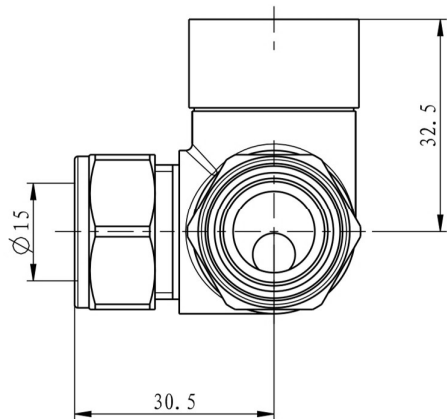

Corner Designer TRV with Lockshield 15mm

Technical Drawing

54.0004 & 54.0007
54.0022 & 54.0023
54.0024

Eastbrook 

Eastbrook Road, Gloucester GL4 3DB

Technical Helpline : 01452 317890

Mon - Fri / 8am - 5pm

Email : technical@eastbrookco.com