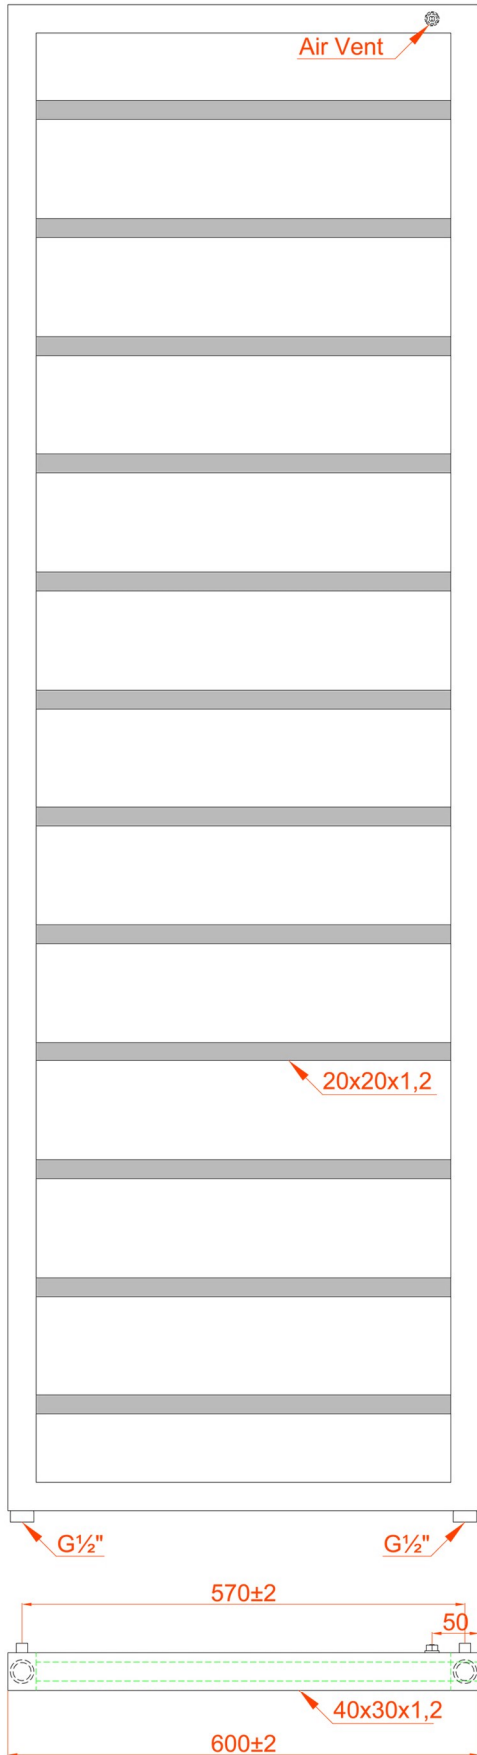

Ryton 1600 x 600mm. Technical Drawing

* Element can only be fitted on the right hand side.

Eastbrook 
 Eastbrook Road, Gloucester GL4 3DB
 Technical Helpline : 01452 317890
 Mon - Fri / 8am - 5pm
 Email : technical@eastbrookco.com