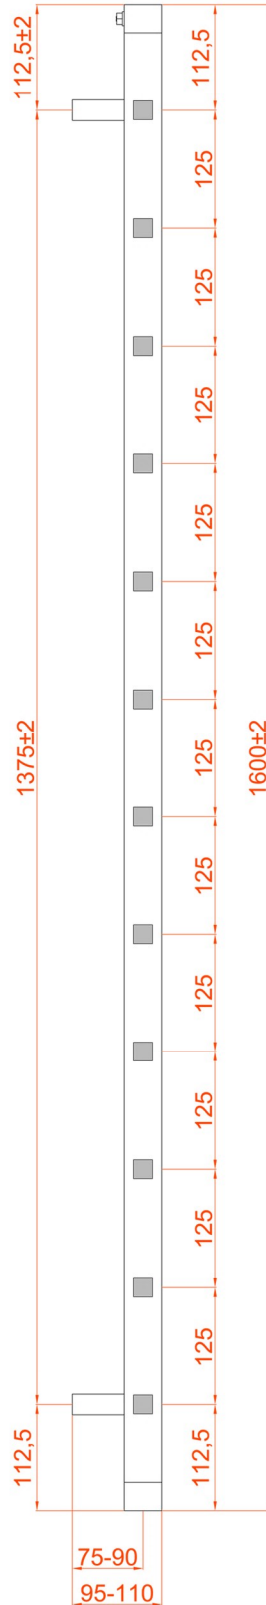

Ryton 1600 x 600mm. Technical Drawing

* Element can only be fitted on the right hand side.

Eastbrook 
 Eastbrook Road, Gloucester GL4 3DB
 Technical Helpline : 01452 317890
 Mon - Fri / 8am - 5pm
 Email : technical@eastbrookco.com