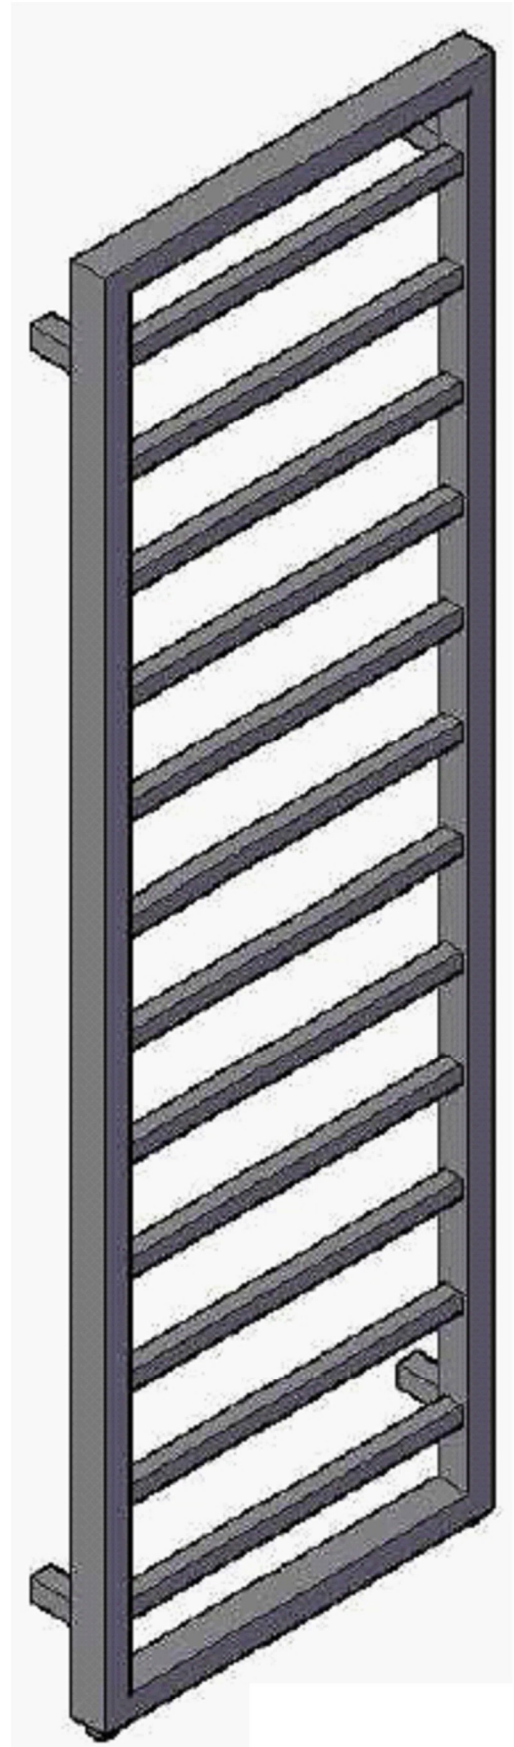

Ryton 1600 x 600mm. Technical Drawing

* Element can only be fitted on the right hand side.

Eastbrook 
 Eastbrook Road, Gloucester GL4 3DB
 Technical Helpline : 01452 317890
 Mon - Fri / 8am - 5pm
 Email : technical@eastbrookco.com