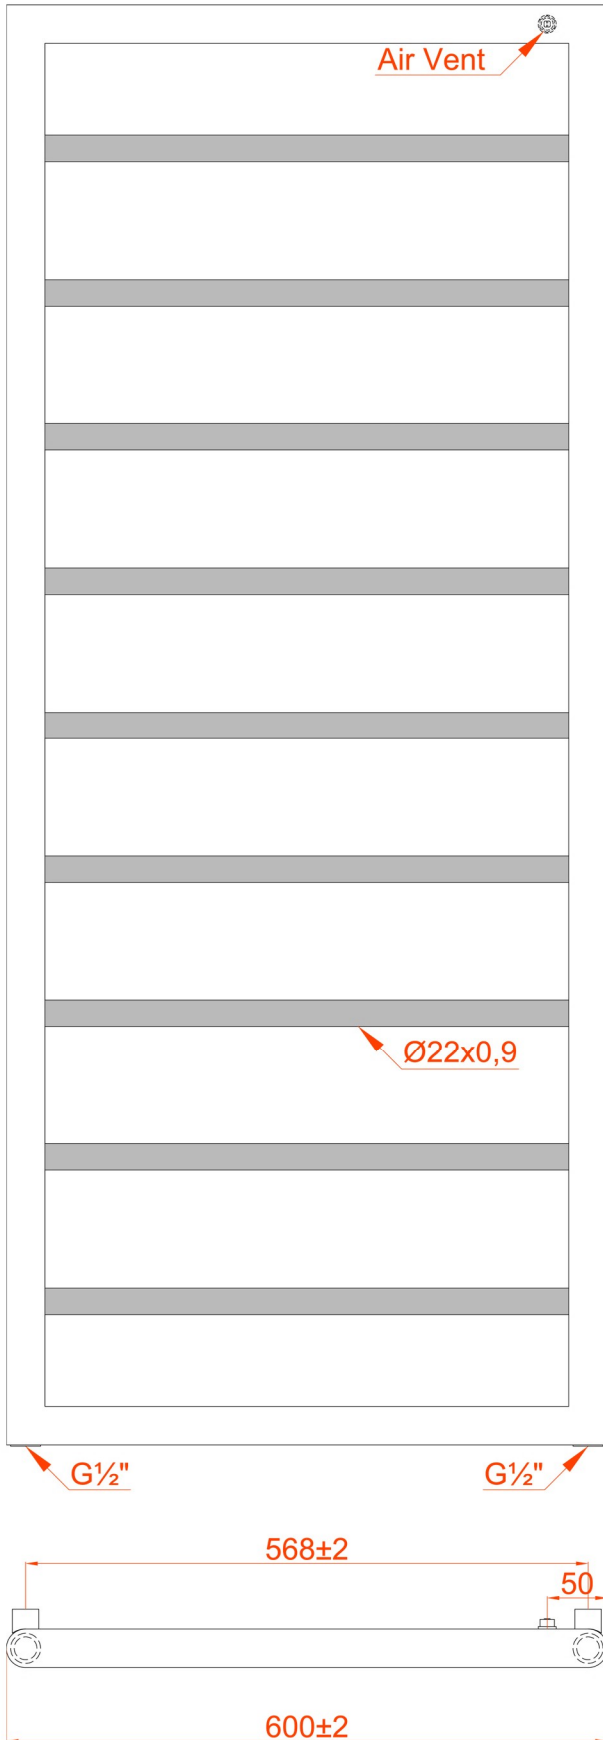

Kenilworth 1200 x 600mm. Technical Drawing

* Element can only be fitted on the right hand side.