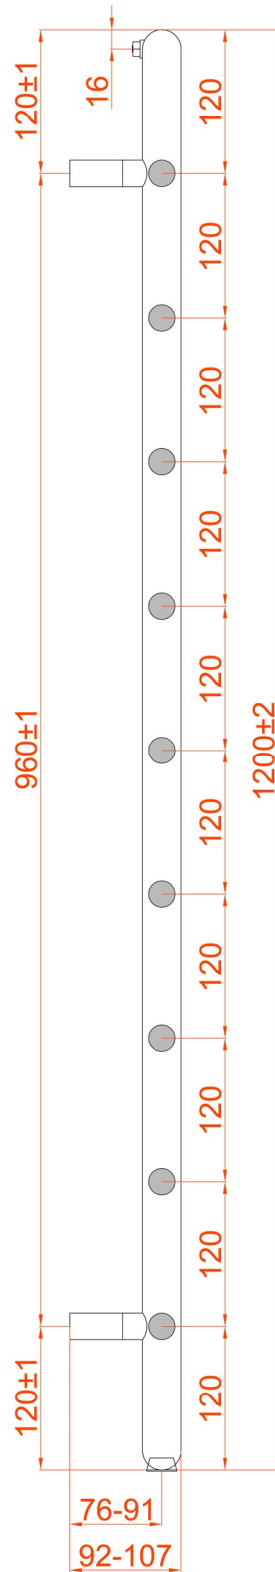

Kenilworth 1200 x 600mm. Technical Drawing

* Element can only be fitted on the right hand side.