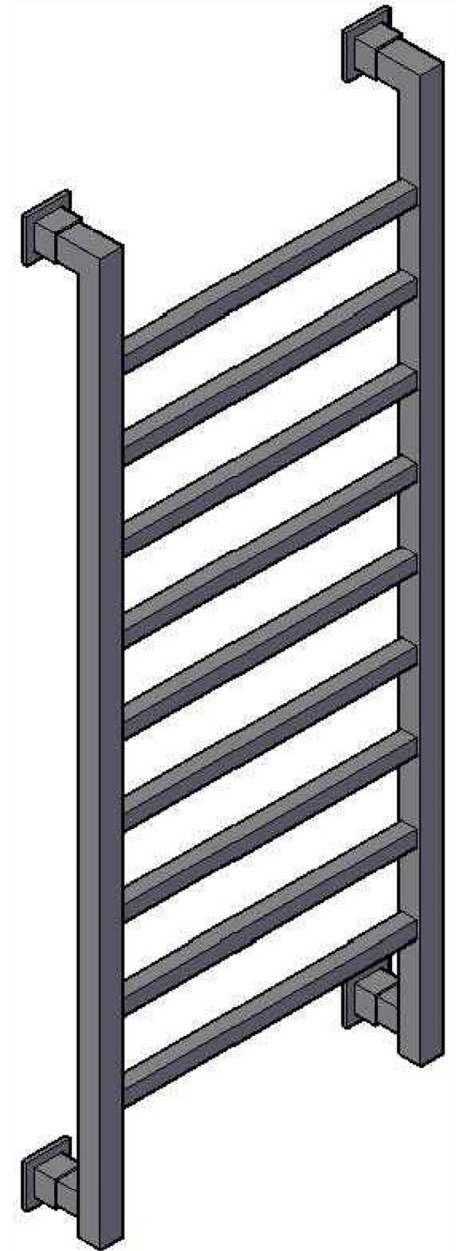

Loxley 1200 x 500mm. Technical Drawing

* Element can only be fitted on the right hand side.