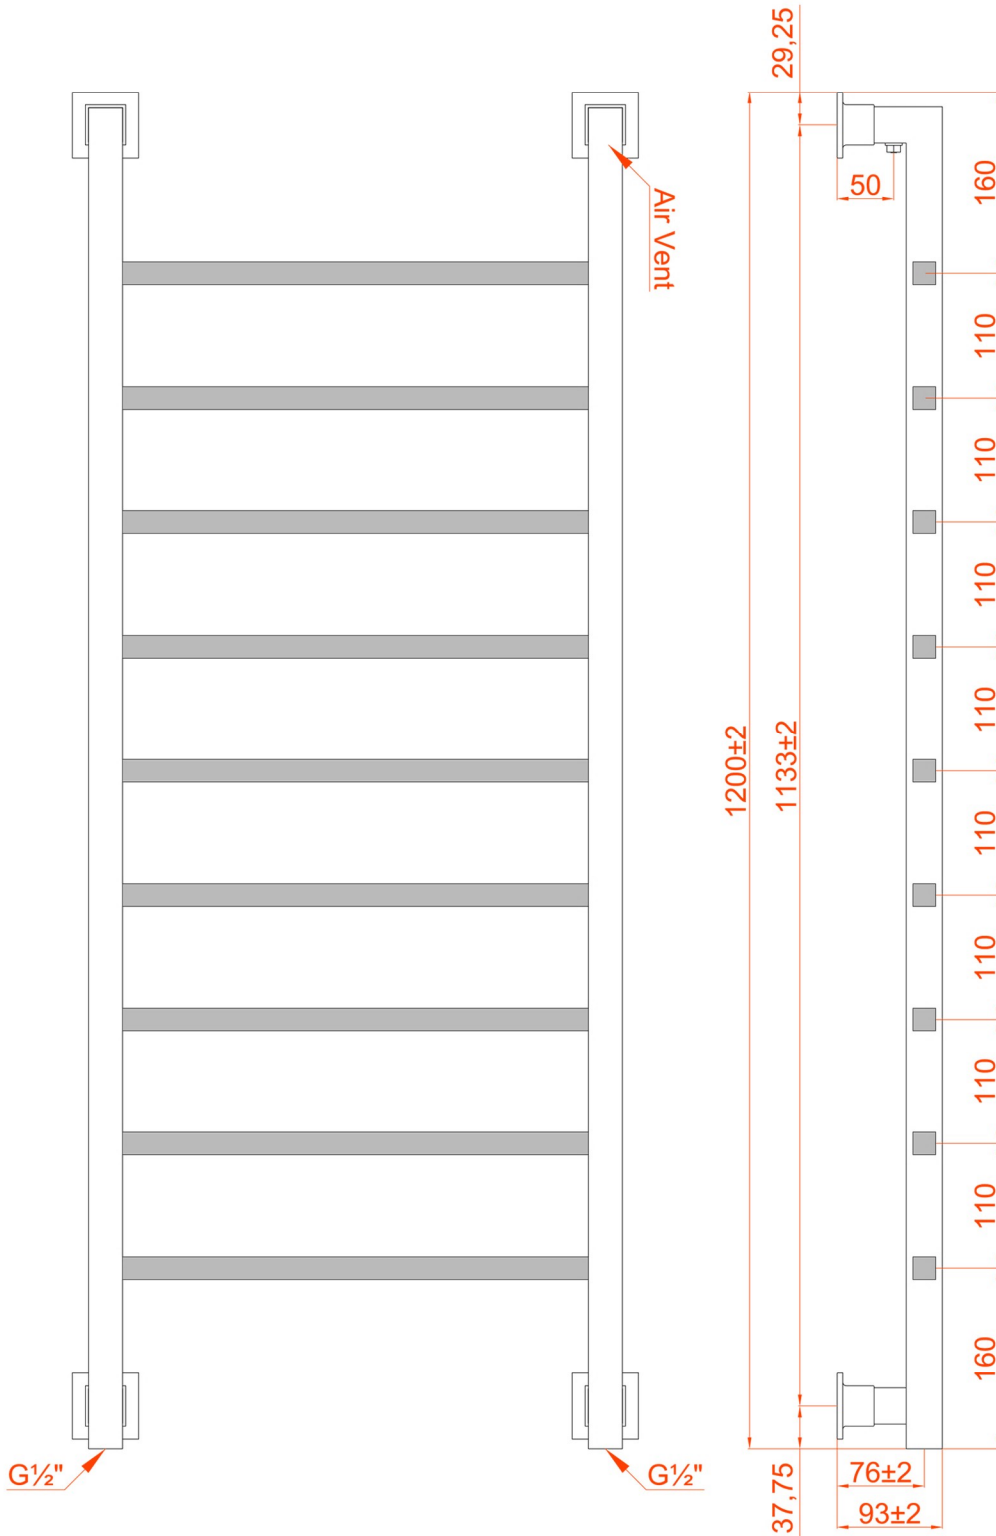

Loxley 1200 x 500mm. Technical Drawing

* Element can only be fitted on the right hand side.