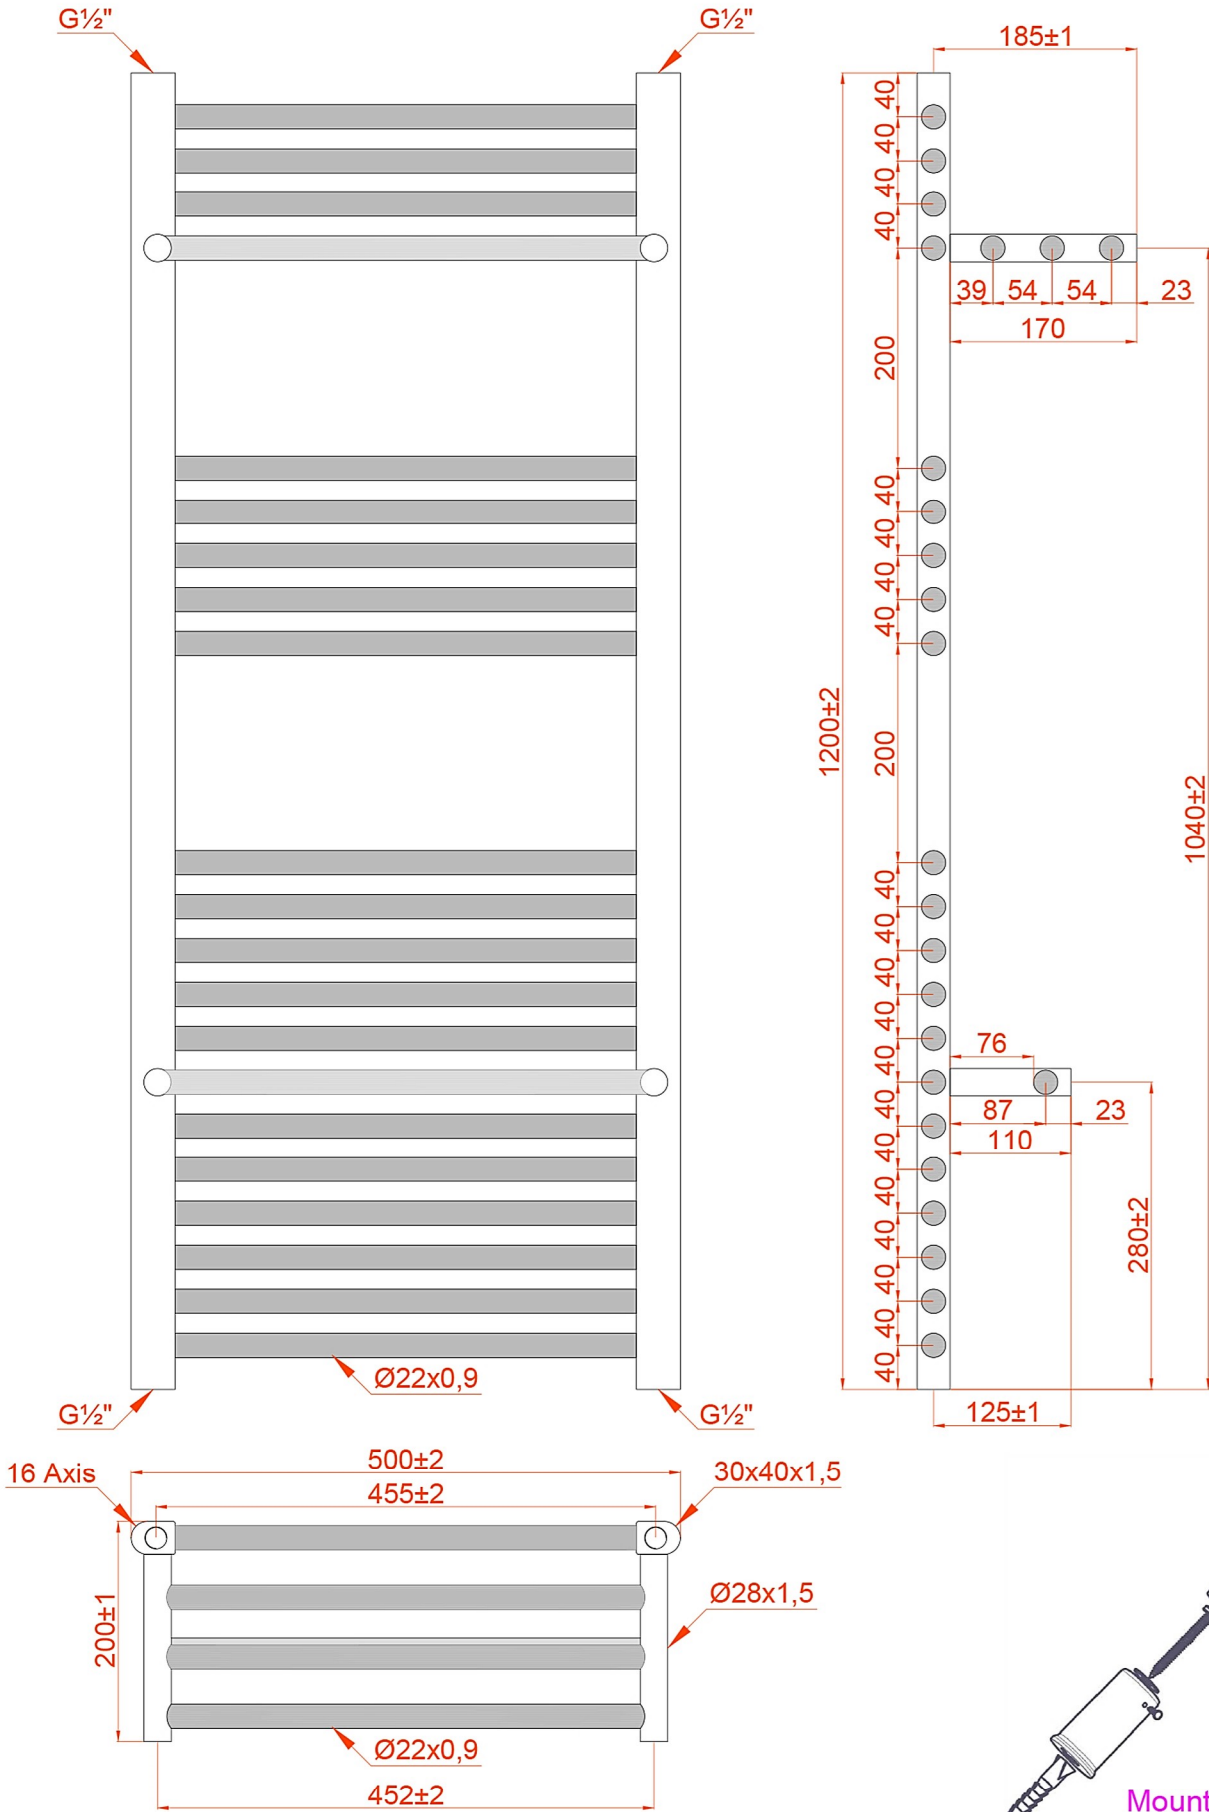

Haddenham Technical Drawing (61.0068 - 61.0070 - 61.0072)

Eastbrook 
Eastbrook Road, Gloucester GL4 3DB
Technical Helpline : 01452 317890
Mon - Fri / 8am - 5pm
Email : technical@eastbrookco.com