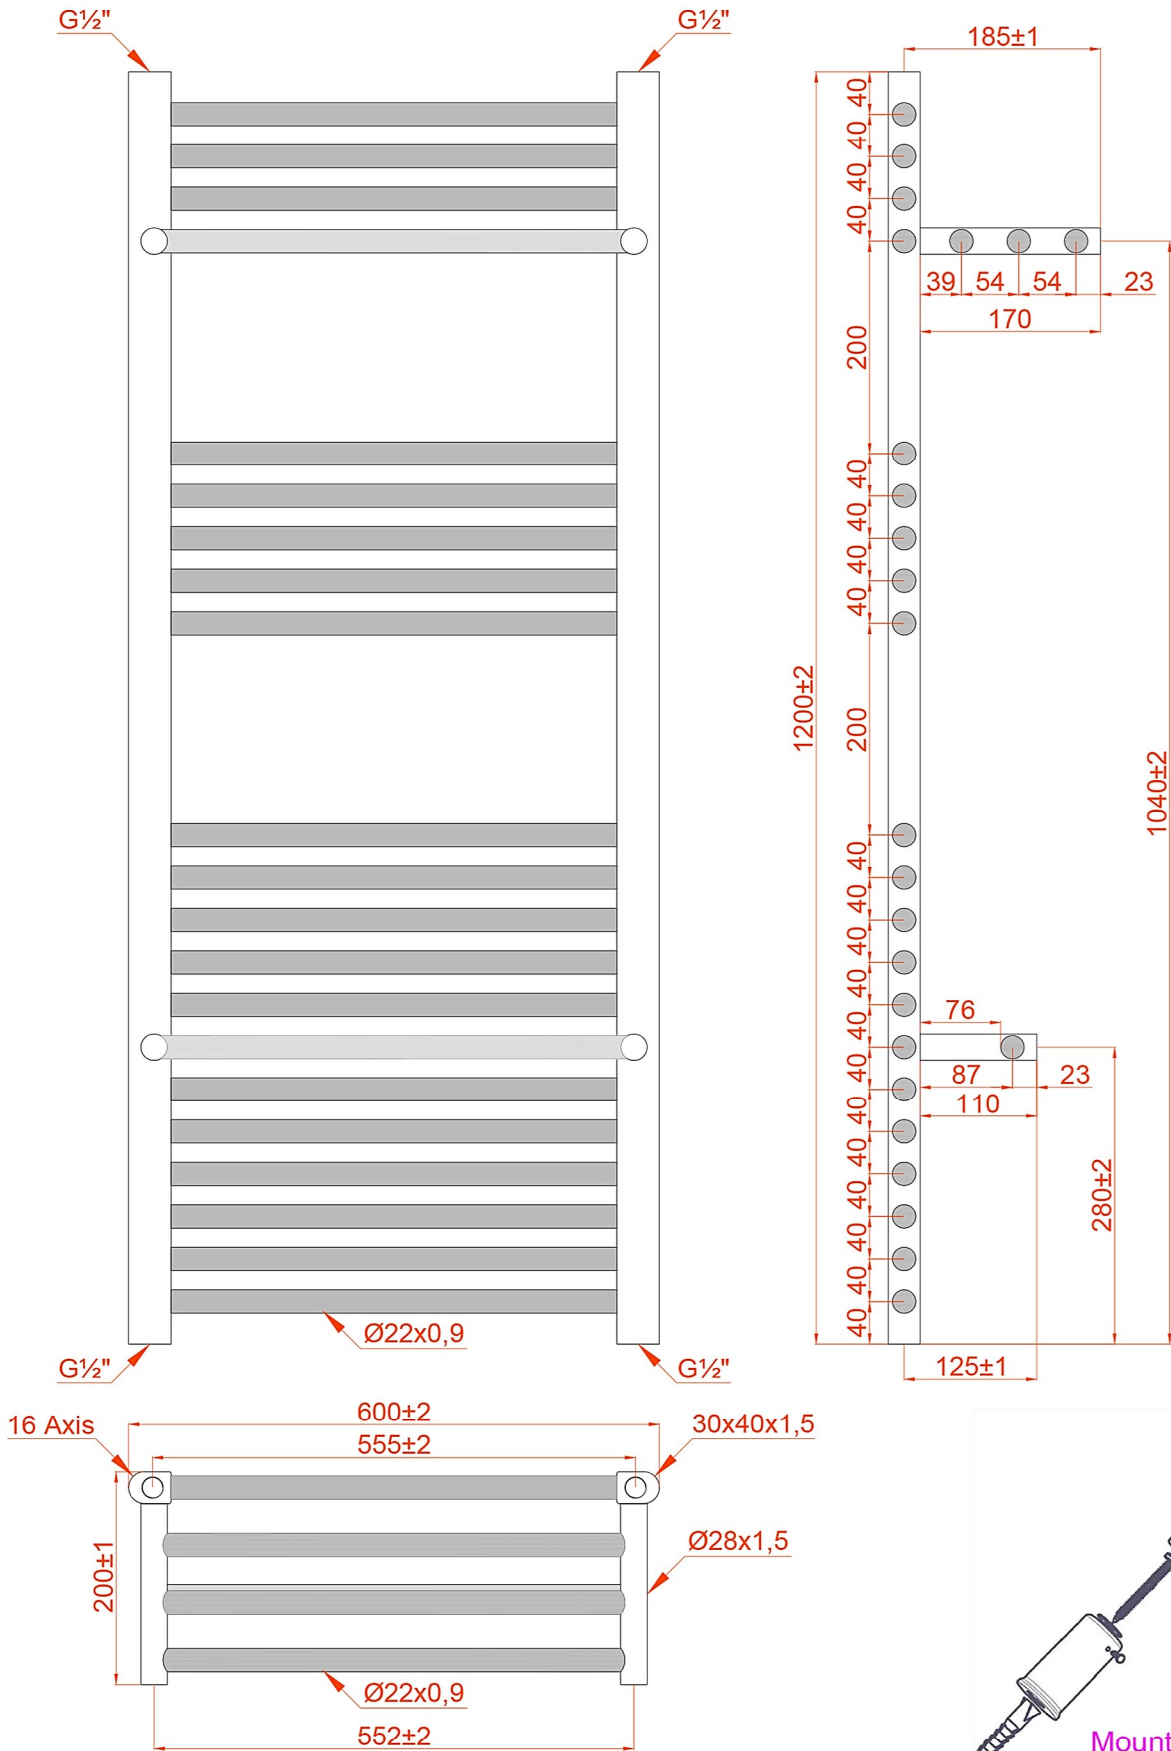

Haddenham Technical Drawing (61.0069 - 61.0071 - 61.0073)

Eastbrook 

Eastbrook Road, Gloucester GL4 3DB
 Technical Helpline : 01452 317890
 Mon - Fri / 8am - 5pm
 Email : technical@eastbrookco.com