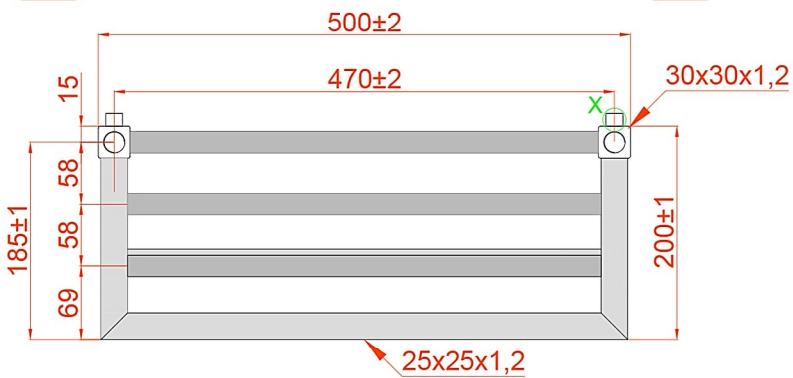

# Launton Technical Drawing ( 61.0062 - 61.0064 - 61.0066 )

**Eastbrook** 

Eastbrook Road, Gloucester GL4 3DB

Technical Helpline : 01452 317890

Mon - Fri / 8am - 5pm

Email : [technical@eastbrookco.com](mailto:technical@eastbrookco.com)