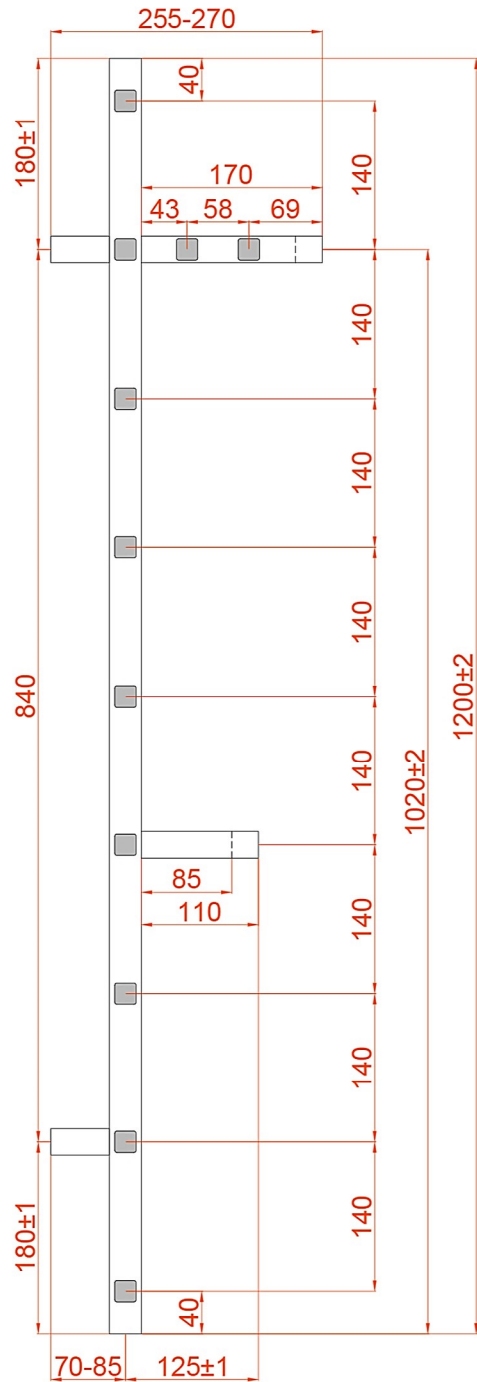

# Launton Technical Drawing ( 61.0062 - 61.0064 - 61.0066 )

**Eastbrook** 

Eastbrook Road, Gloucester GL4 3DB

Technical Helpline : 01452 317890

Mon - Fri / 8am - 5pm

Email : [technical@eastbrookco.com](mailto:technical@eastbrookco.com)