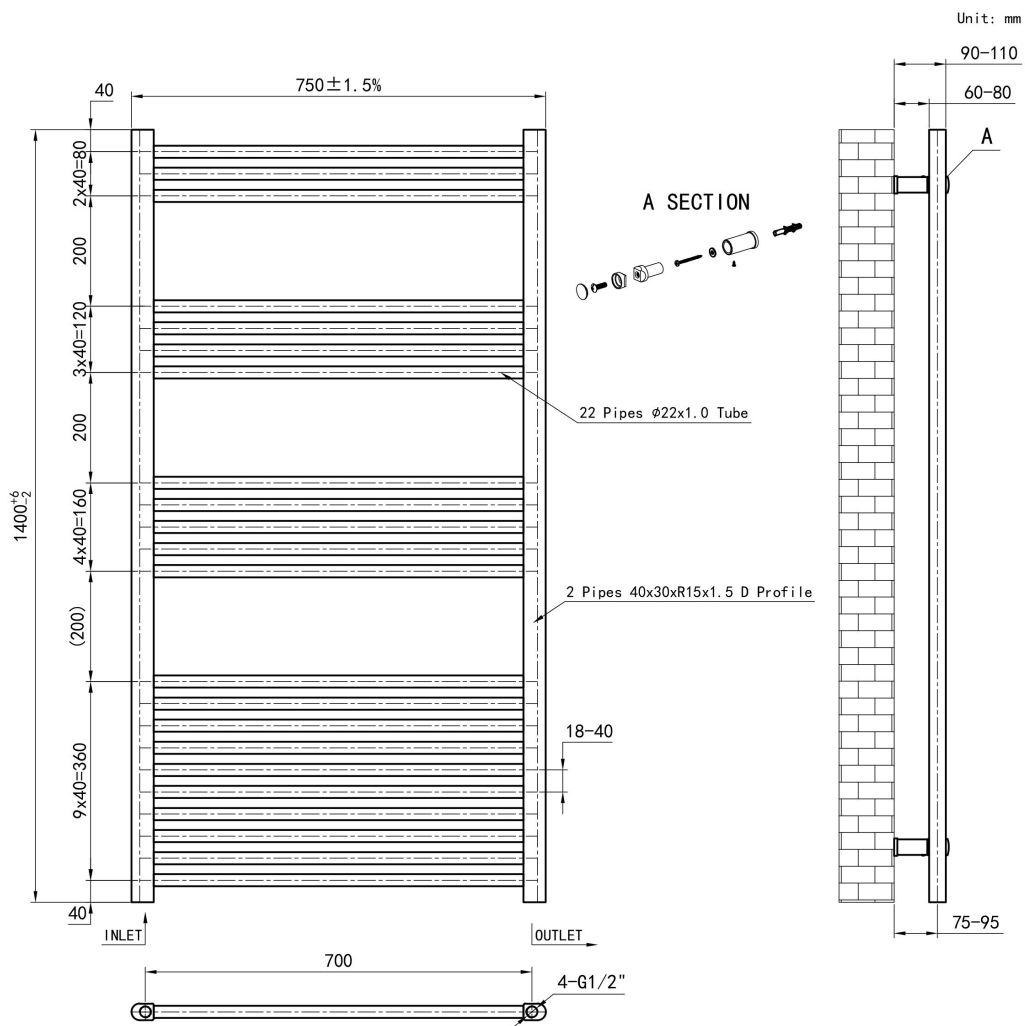

DATASHEET

Image

General Information

Product:	41.0629
Description:	Wendover Straight Multirail 1400 x 750
Website Link:	(Click Here)
Product Type:	Towel Rail
Brand:	Eastbrook Company
Colour:	Gloss White
Material:	Mild Steel
Height (mm):	1400mm
Width (mm):	750mm
Net Weight (kg):	12.58kg
Product Range:	Wendover

Product Specifications

Warranty:	5 Year(s)
Supplied with fixings:	Yes
Orientation:	Vertical
BTU $\Delta T50^{\circ}\text{C}$:	2367
BTU $\Delta T60^{\circ}\text{C}$:	3030
Watts $\Delta T50^{\circ}\text{C}$:	694
Watts $\Delta T60^{\circ}\text{C}$:	888

Drawing

Wendover Straight 1400 x 750mm. Technical Drawing

Eastbrook 
Eastbrook Road, Gloucester GL4 3DB
Technical Helpline : 01452 317890
Mon - Fri / 8am - 5pm
Email : technical@eastbrookco.com