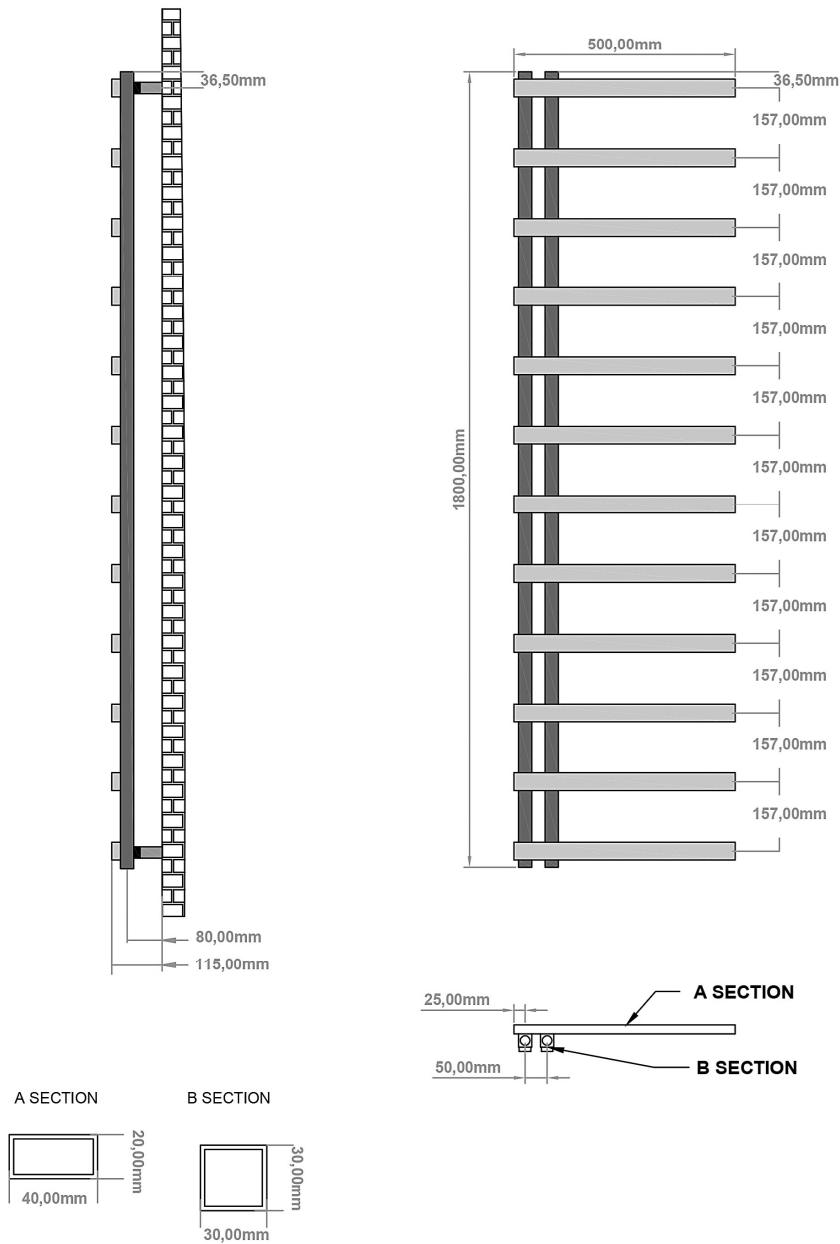

### Image

### General Information

Product:	89.1332
Description:	Platani 1800 x 500mm Towel Rail
Website Link:	<a href="#">(Click Here)</a>
Product Type:	Towel Rail
Brand:	Eastbrook Company
Colour:	Matt White
Material:	Mild Steel
Height (mm):	1800mm
Width (mm):	500mm
Net Weight (kg):	14.6kg
Product Range:	Platani

## Drawing

### Platani 1800 x 500mm. Technical Drawing

**Eastbrook**   
Eastbrook Road, Gloucester GL4 3DB  
Technical Helpline : 01452 317890  
Mon - Fri / 8am - 5pm  
Email : [technical@eastbrookco.com](mailto:technical@eastbrookco.com)