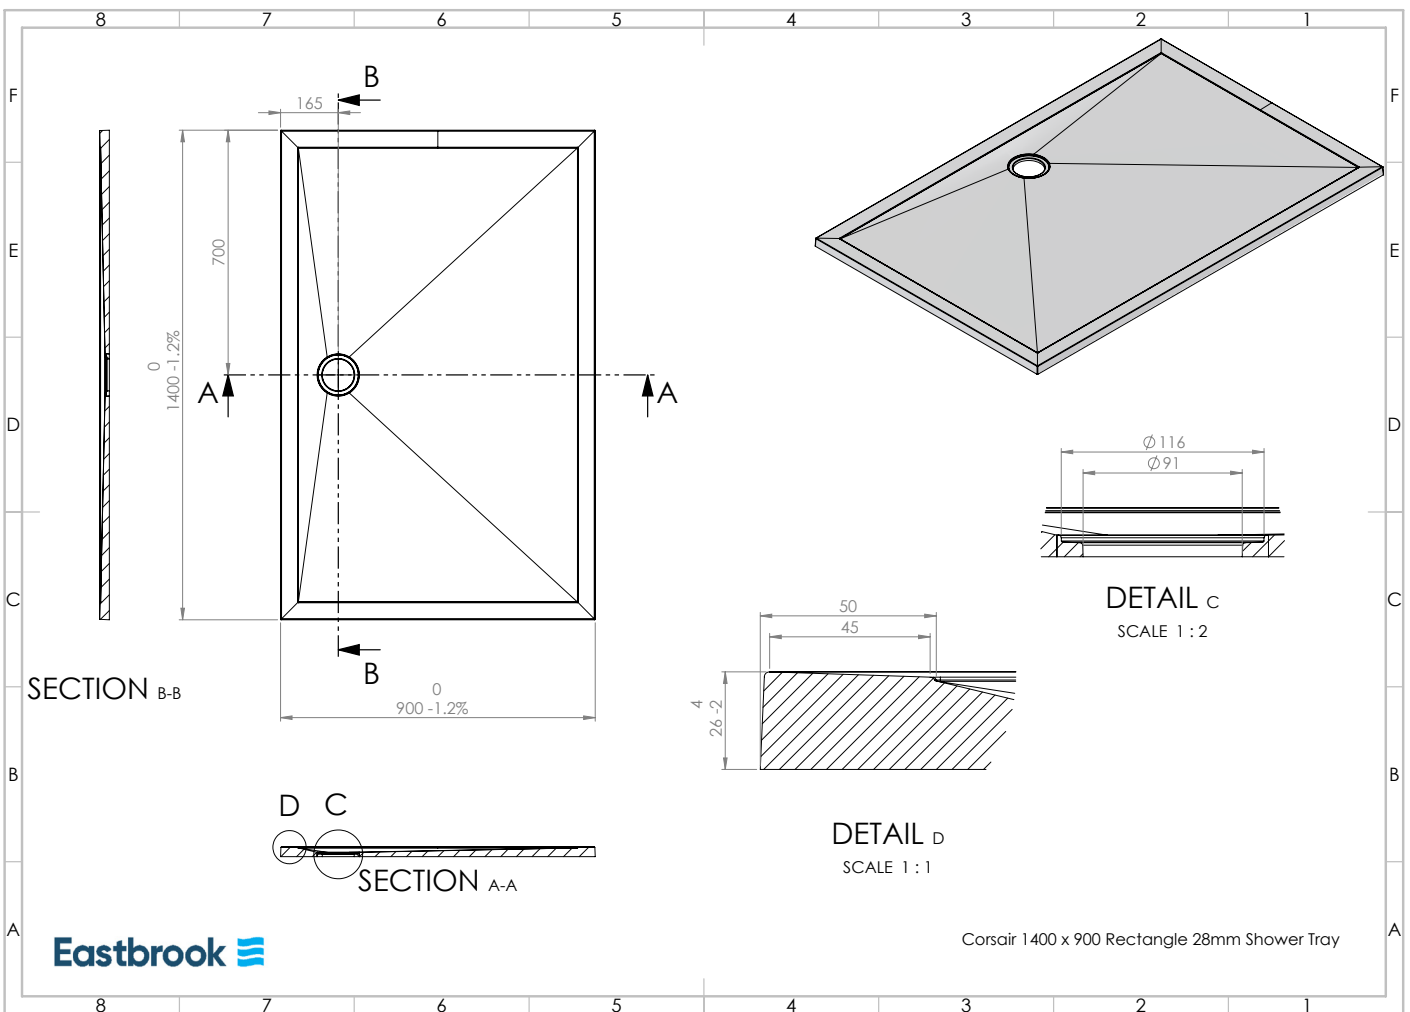

### Image

### General Information

Product:	159.1118
Description:	Corsair 1400 x 900 28mm Shower Tray
Website Link:	<a href="#">(Click Here)</a>
Product Type:	Rectangular Shower Tray
Brand:	Eastbrook Company
Colour:	White
Material:	Stone resin with UV stable gelcoat surface
Height (mm):	28mm
Width (mm):	900mm
Length (mm):	1400mm
Net Weight (kg):	36kg
Product Range:	Corsair

## Drawing

Corsair 1400 x 900 Rectangle 28mm Shower Tray