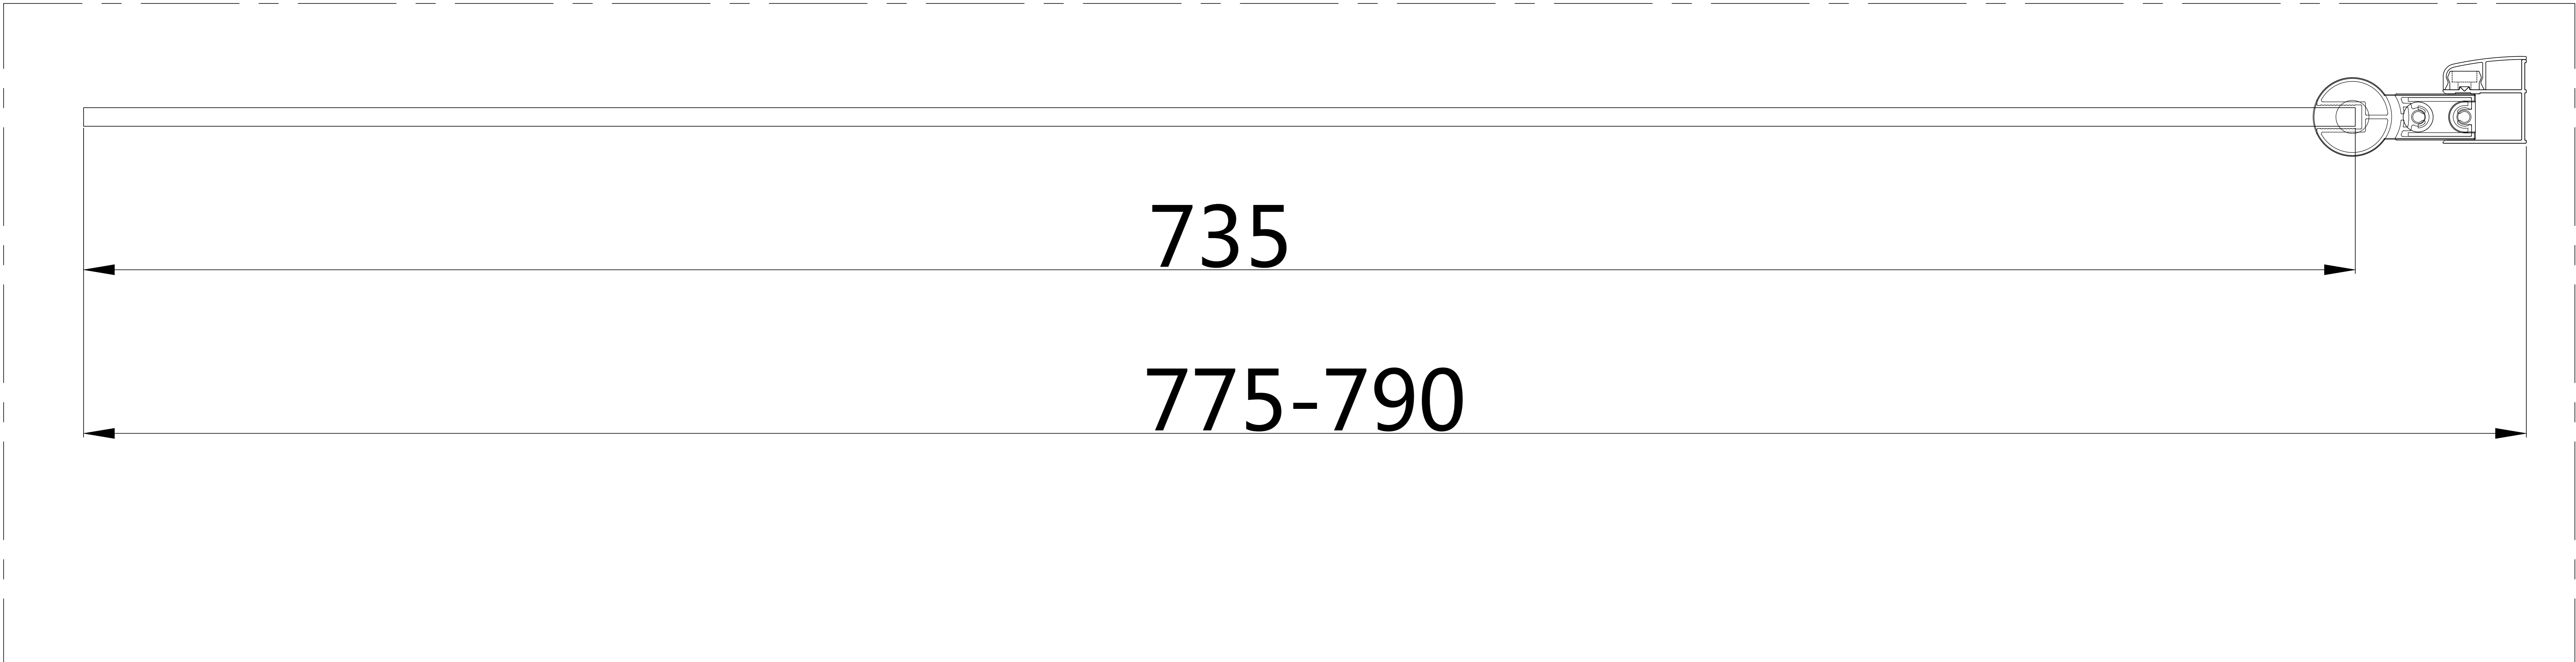

Eastbrook Road, Gloucester GL4 3DB  
Technical Helpline: 01452 317890  
email: technical@eastbrookco.com

- 49.5104 5mm Straight bath screen in fluted glass R-H Chrome
- 49.5105 5mm Straight bath screen in fluted glass R-H Black
- 49.5106 5mm Straight bath screen in fluted glass R-H Brushed brass

- 49.5104 5mm Straight bath screen in fluted glass R-H Chrome
- 49.5105 5mm Straight bath screen in fluted glass R-H Black
- 49.5106 5mm Straight bath screen in fluted glass R-H Brushed brass