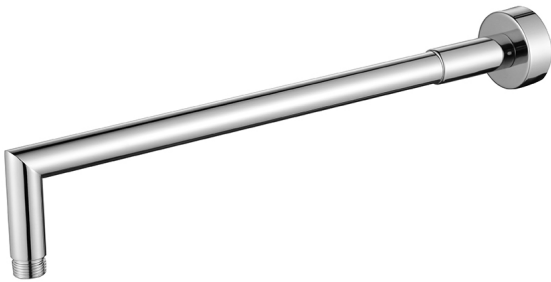

DATASHEET

Image

General Information

Product:	78.0022
Description:	Round Wall Arm
Website Link:	(Click Here)
Product Type:	Shower Arm
Brand:	Eastbrook Company
Colour:	Chrome
Height (mm):	60mm
Width (mm):	82mm
Length (mm):	380mm
Net Weight (kg) (kg):	0.4kg