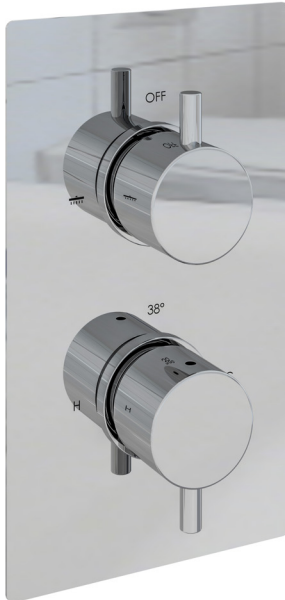

DATASHEET

Image

General Information

Product:	98.2071
Description:	Meriden Concealed Twin Thermostatic Shower valve
Website Link:	(Click Here)
Product Type:	Twin Concealed Shower Valve
Brand:	Eastbrook Company
Colour:	Chrome
Material:	Brass
Height (mm):	215mm
Width (mm):	120mm
Length (mm):	35mm
Net Weight (kg):	2.3kg
Product Range:	Meriden

Product Specifications

Warranty:	2 Year(s)
Finish:	Polished
Waste Included:	No
Supplied with fixings:	No
Mounting:	Wall
Flow rate Litres/Min (1.0 bar):	11.7
Flow rate Litres/Min (2.0 bar):	16.4
Flow rate Litres/Min (3.0 bar):	19.8
Minimum Bar Pressure re-	0.5