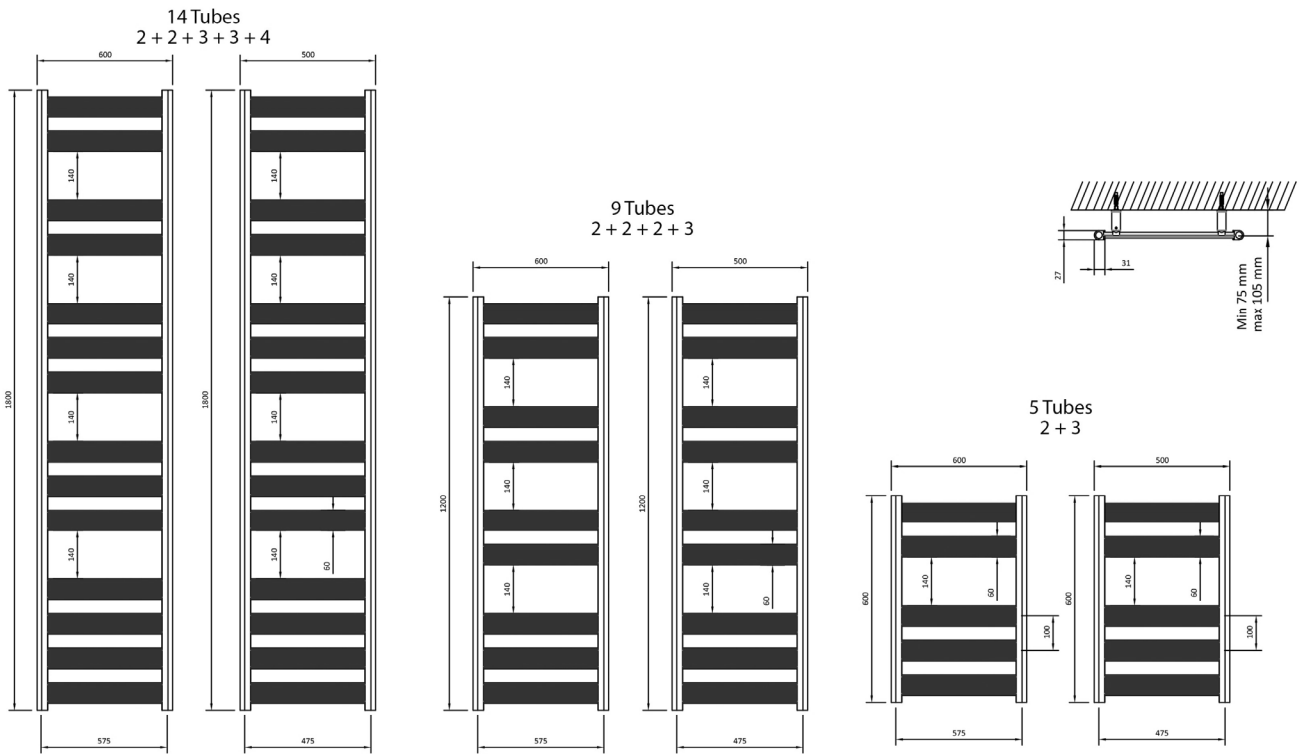

Drawing

Pelago Aluminium Towel Rails Technical Drawing

Eastbrook
Eastbrook Road, Gloucester GL4 3DB
Technical Helpline : 01452 317890
Mon - Fri / 8am - 5pm
Email : technical@eastbrookco.com