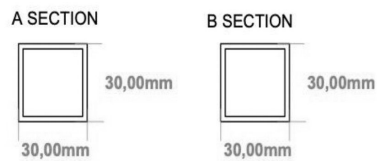

DATASHEET

Image

General Information

Product:	89.1764
Description:	Reinbach 270 x 500mm Towel Rail
Brand:	Eastbrook Company
Colour:	Matt Cappuccino
Material:	Mild Steel
Height (mm):	270mm
Width (mm):	500mm
Net Weight (kg):	4.41kg
Product Range:	Reinbach

Product Specifications

Finish:	Matt
BTU $\Delta T50^{\circ}\text{C}$:	539
BTU $\Delta T60^{\circ}\text{C}$:	682
Watts $\Delta T50^{\circ}\text{C}$:	158
Watts $\Delta T60^{\circ}\text{C}$:	200

Drawing

Reinbach 270 x 500mm. Technical Drawing