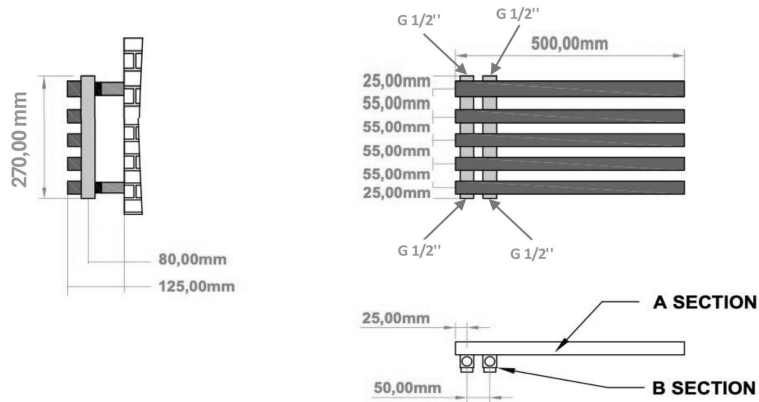

DATASHEET

Image

General Information

Product:	89.1764
Description:	Reinbach 270 x 500mm Towel Rail
Brand:	Eastbrook Company
Colour:	Matt Cappuccino
Material:	Mild Steel
Height (mm):	270mm
Width (mm):	500mm
Net Weight (kg):	4.41kg
Product Range:	Reinbach

Product Specifications

Finish:	Matt
BTU $\Delta T50^{\circ}\text{C}$:	539
BTU $\Delta T60^{\circ}\text{C}$:	682
Watts $\Delta T50^{\circ}\text{C}$:	158
Watts $\Delta T60^{\circ}\text{C}$:	200

Drawing

Reinbach 270 x 500mm. Technical Drawing