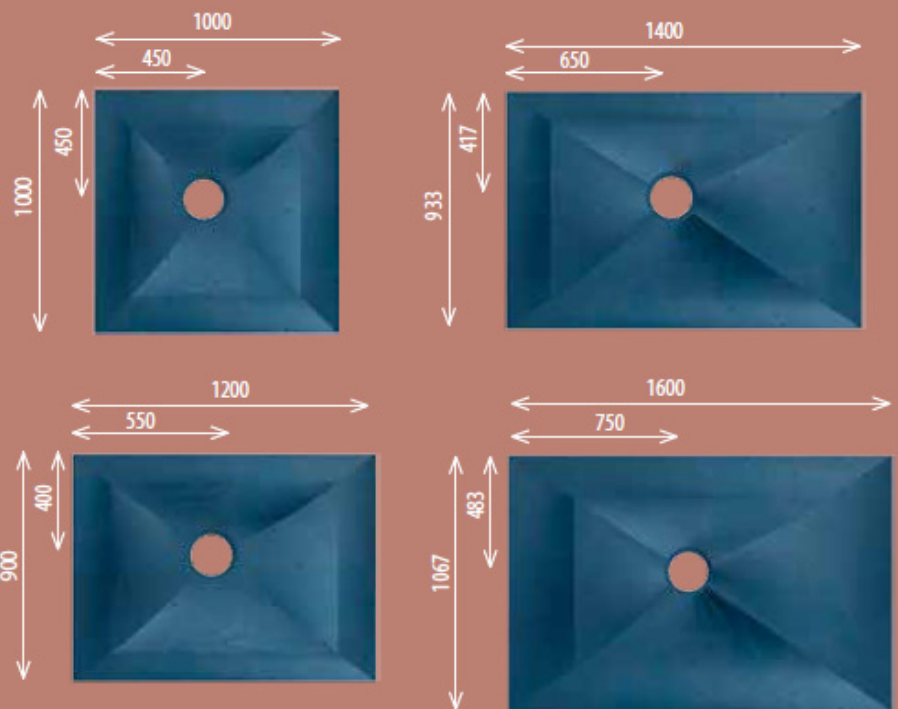

Drawing

The Eastbrook Biava wet floor system consists of:

The Biava Floor Former

There are several sizes of lightweight easy to install floor formers with 100% rigidity and a consistent 1:40 gradient. These formers feature a unique patented four way floor design giving the benefits of clear linear finish and very high flow rate of water to the drainage waste. They are also designed to fit on both timber joisted floors and concrete floors.

- 1000 x 1000mm
- 1200 x 900mm
- 1400 x 933mm
- 1600 x 1067mm

Floor Formers

Size	Code
Biava floor former 1200mm x 900mm	65.0001
Biava floor former 1000mm x 1000mm	65.0002
Biava floor former 1400mm x 933mm	65.0003
Biava floor former 1600mm x 1067mm	65.0004
Biava 5m² Membrane kit	65.0005