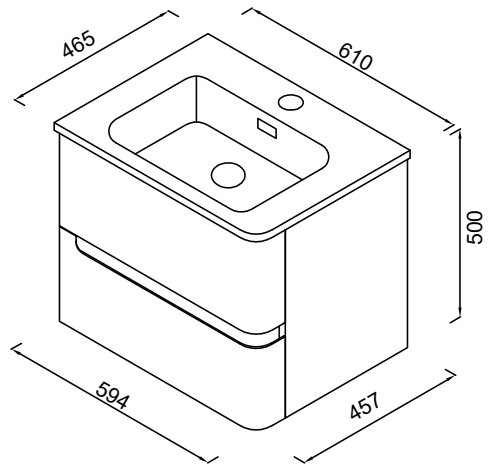

Right Hand Arda Wall hung unit