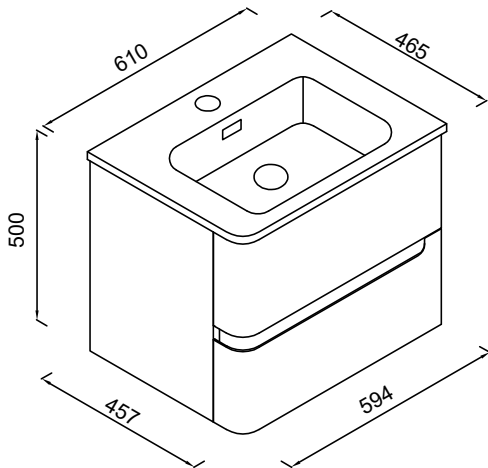

Drawing

Left Hand Arda Wall hung unit