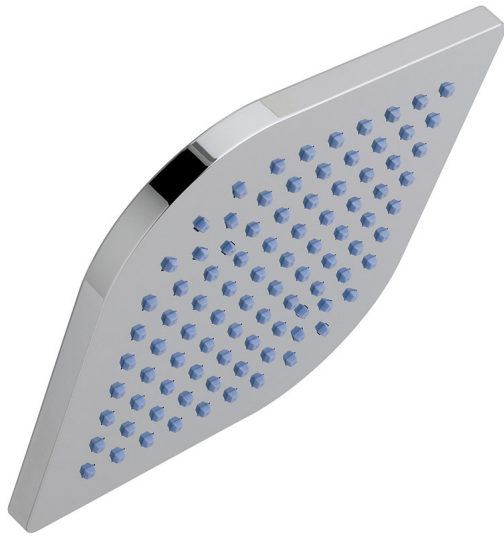

DATASHEET

Image

General Information

Product:	97.0026
Description:	Type 35 Shower Head
Website Link:	(Click Here)
Product Type:	Shower Head
Brand:	Eastbrook Company
Colour:	Chrome
Height (mm):	64mm
Width (mm):	240mm
Length (mm):	240mm
Net Weight (kg) (kg):	0.89kg
Product Range:	Type 35

Product Specifications

Finish:	Polished
Waste Included:	No
Supplied with fixings:	No

Drawing