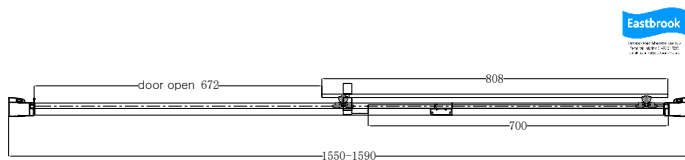

DATASHEET

Image

Drawing

General Information

Product:	49.7061
Description:	Vantage 2000 8mm 1600 Soft Close Sliding Door
Product Type:	Slider Shower Doors
Brand:	Eastbrook Company
Colour:	Matt Black
Material:	Anodized Aluminium
Height (mm):	2000mm
Width (mm):	37.5mm
Length (mm):	1600mm
Product Range:	Vantage 2000

Product Specifications

Warranty:	10 Year(s)
Door opening (mm):	672mm
Easy Clean glass:	Yes
Finish:	Matt
Frameless:	No
Glass Thickness (mm):	8mm
Waste Included:	No
Adjustment (mm):	1550-1590mm