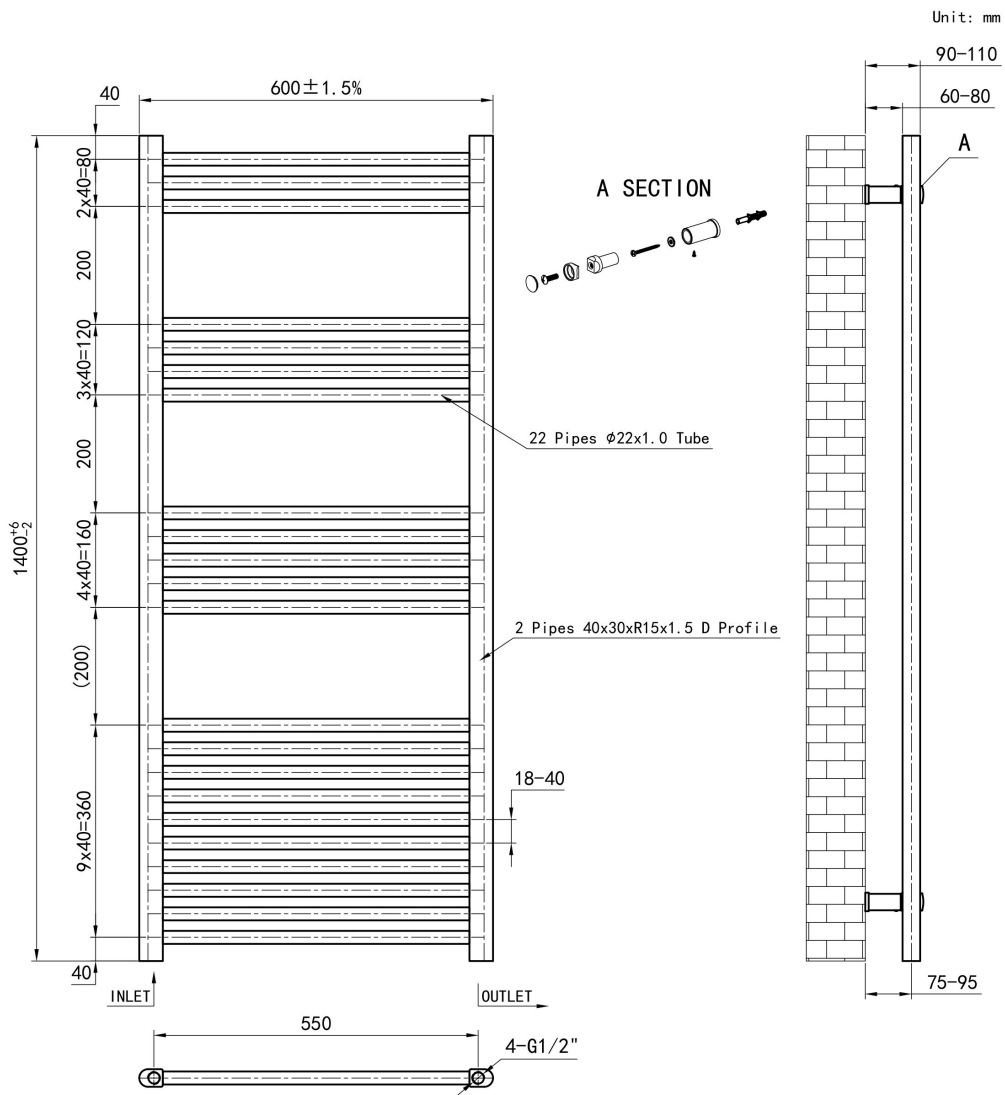

DATASHEET

Image

General Information

Product:	41.0623
Description:	Wendover Straight Multirail 1400 x 600
Website Link:	(Click Here)
Product Type:	Towel Rail
Brand:	Eastbrook Company
Colour:	Chrome
Material:	Mild Steel
Height (mm):	1400mm
Width (mm):	600mm
Net Weight (kg):	10.56kg
Product Range:	Wendover

Product Specifications

Warranty:	5 Year(s)
Supplied with fixings:	Yes
Orientation:	Vertical
BTU $\Delta T50^{\circ}\text{C}$:	1559
BTU $\Delta T60^{\circ}\text{C}$:	1996
Watts $\Delta T50^{\circ}\text{C}$:	457
Watts $\Delta T60^{\circ}\text{C}$:	585

Drawing

Wendover Straight 1400 x 600mm. Technical Drawing

Eastbrook 
Eastbrook Road, Gloucester GL4 3DB
Technical Helpline : 01452 317890
Mon - Fri / 8am - 5pm
Email : technical@eastbrookco.com